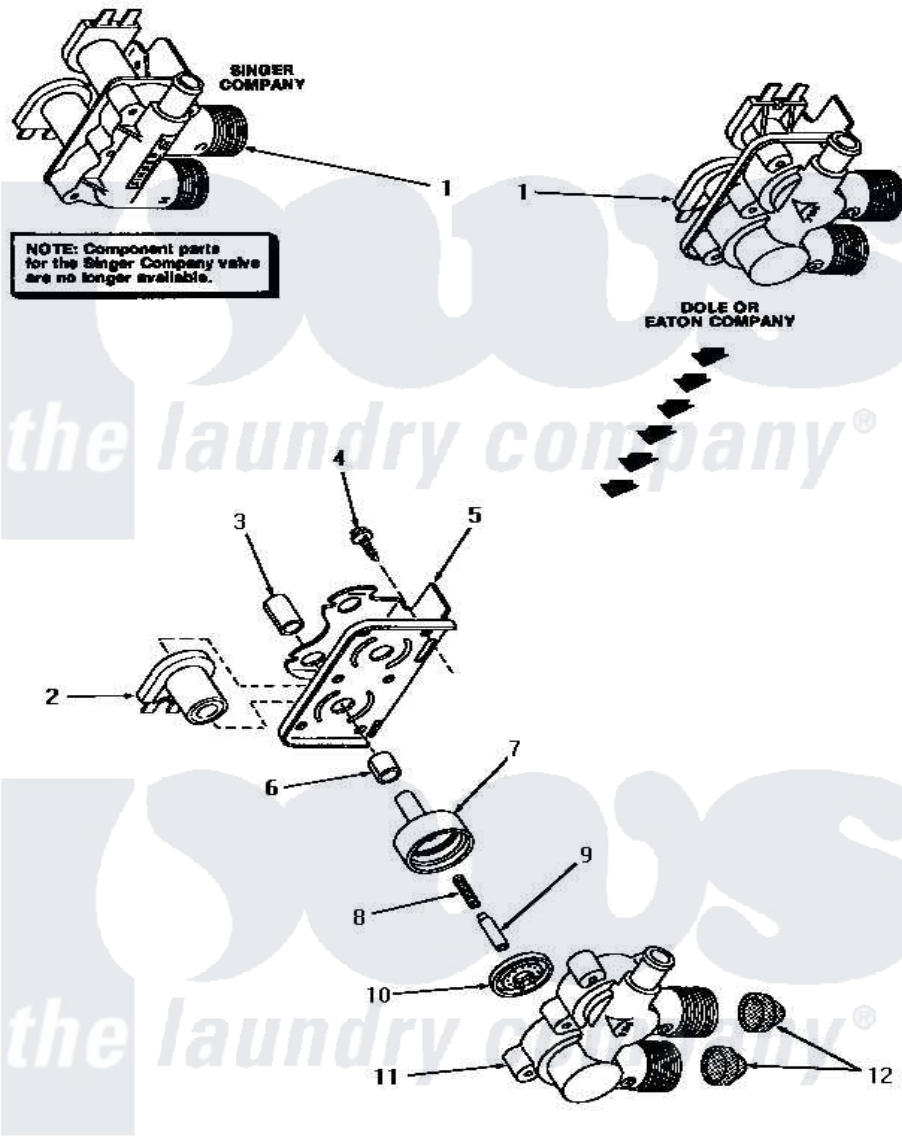

Amana HA6470 12 - MIXING VALVE ASSY

MIXING VALVE ASSEMBLY

Amana [Residential Amana HA6470 Washer Parts](#) Parts Diagram 12 - MIXING VALVE ASSY
 Click on the part number to view part

Item	Original Part Number	Replaced By	Status	Part Description
1	27156	33930		Valve, Mixing
2	24126	33930		Valve, Mixing
3	24128		Not Available	SLEEVE, LONG
4	25817C		Not Available	SCREW
5	Y24158		Not Available	MOUNTING BRACKET
6	24129		Not Available	SLEEVE, SHORT
7	24130			Guide, Armature
8	24131		Not Available	SPRING
9	24132		Not Available	ARMATURE
10	24134		Not Available	DIAPHRAGM
11	Y24159	33930		Valve, Mixing
12	24122	22002960		Strainer, Washer Inlet