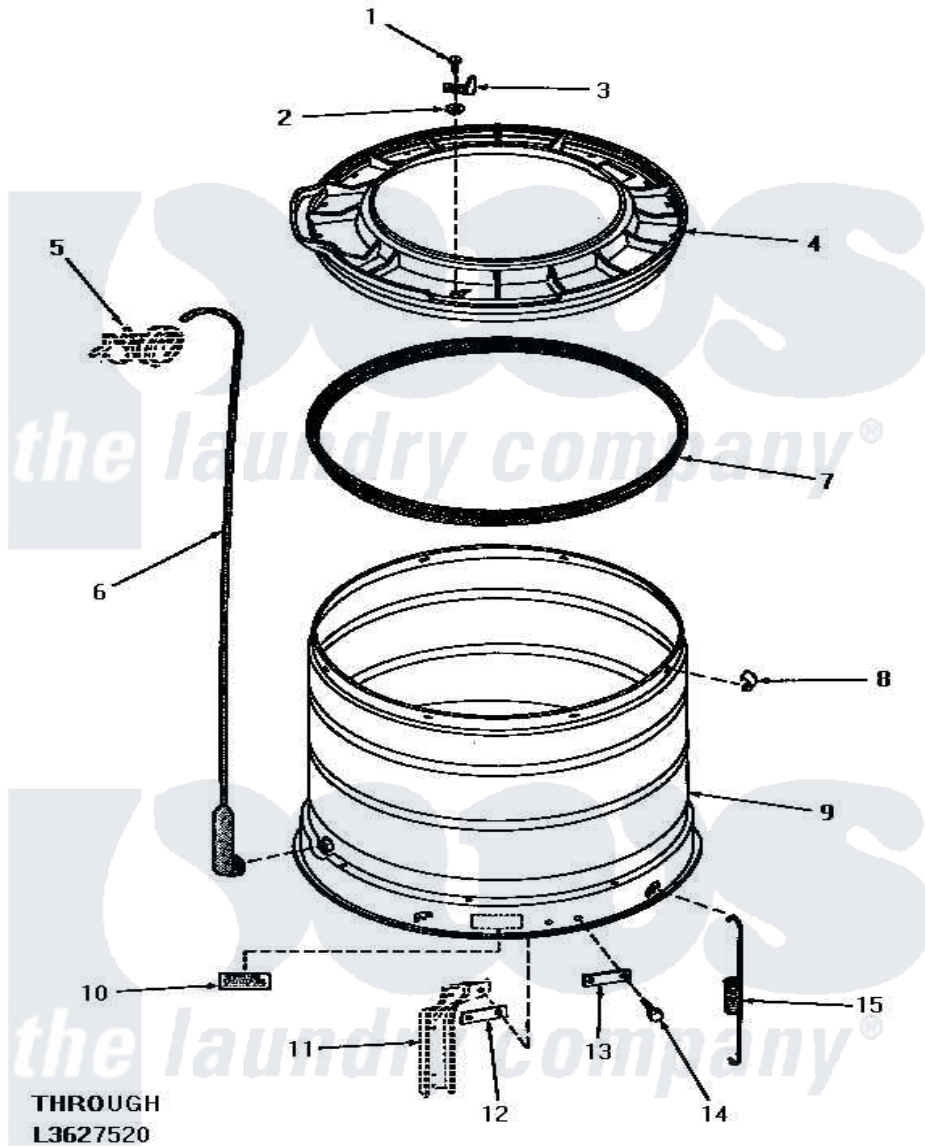

Amana HA6470 15 - OUTER TUB, COVER & PRESSURE HOSE

OUTER TUB, COVER AND PRESSURE HOSE

Amana [Residential Amana HA6470 Washer Parts](#) Parts Diagram 15 - OUTER TUB, COVER & PRESSURE HOSE
 Click on the part number to view part

Item	Original Part Number	Replaced By	Status	Part Description
1	25723	27001200		Screw
2	03815			Lockwasher, No.10 Ext Shk
3	27247			Trigger, Out-Of-Bal Swi
4	27137	31153		Cover Outer Tub
5	Y00000000		Not Available	SEE NOTE PRESSURE SWITCH
6	29077		Not Available	ASSY,PRESSURE FILL HOSxREPLACE
7	27184			Gasket, Tub Cover
8	Y27017		Not Available	CLIP,SPRING
9	27071		Not Available	OUTER TUB
10	Y27195		Not Available	STICKER
11	Y00000000		Not Available	SEE NOTE SUPPORT LEG
12	27927			Plate, Leg .032
13	27926			Plate, Leg .063
14	27205	40128701		Screw, 5/16-18 X .50
15	27239			Spring, Leg