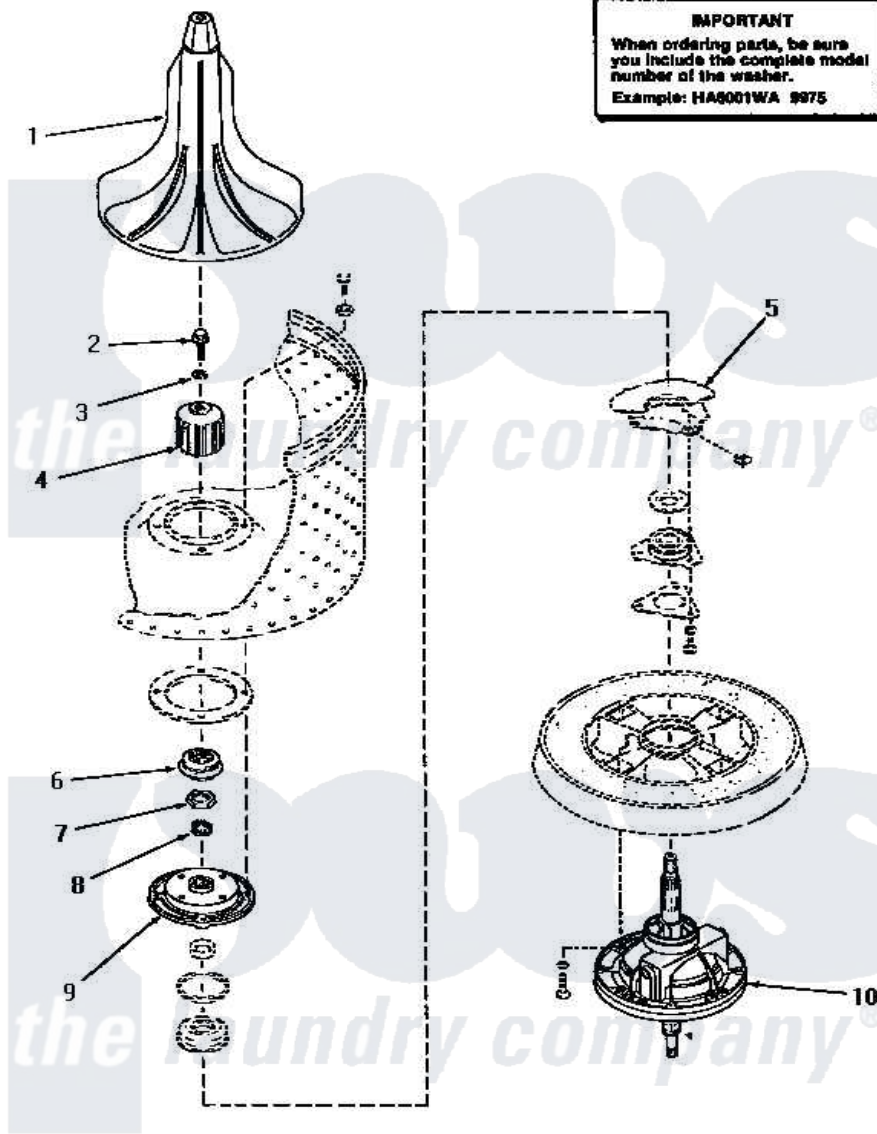

Amana HA6470 20 - SHORT POST DRIVE (ADDITION)

SHORT POST DRIVE

Amana [Residential Amana HA6470 Washer Parts](#) Parts Diagram 20 - SHORT POST DRIVE (ADDITION)
 Click on the part number to view part

Item	Original Part Number	Replaced By	Status	Part Description
1	30855	40000501W		Agitator, Flex Vane
2	30852			Screw, No.8-1/4 X 20 X 3/
3	30853		Not Available	SEAL
4	30071	R9900189		Kit, Drive Bell And Seal
5	Y00000000		Not Available	SEE NOTE OUTER TUB
6	30022		Not Available	ASSY,SEAL-HEAD xREPLACE
7	Y29220	40016301		Nut, Lock
8	29728	40008301		Insert, Spline
9	30034		Not Available	HUB ASSEMBLY
10	30848	33227P		Assembly- Tran
"	33227	33227P		Assembly- Tran