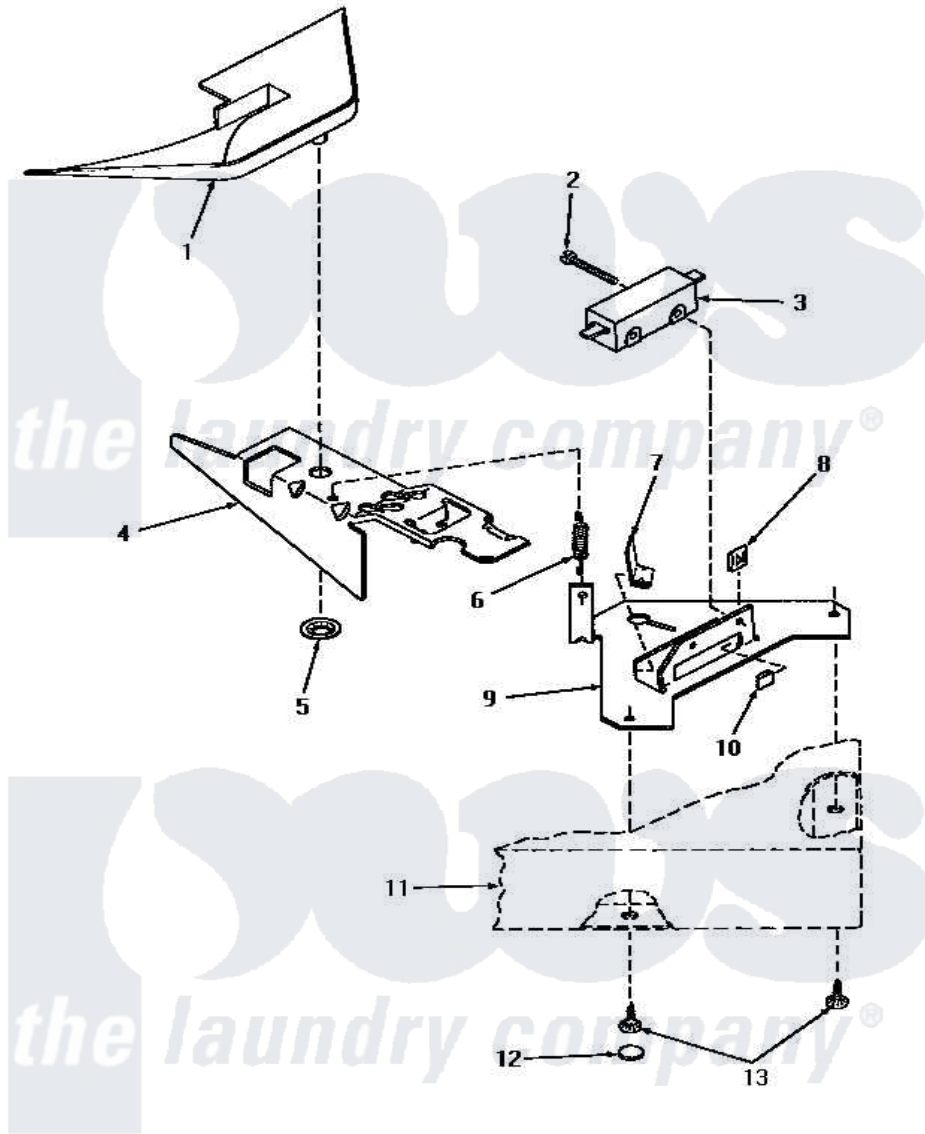

Amana HA6470 21 - SWITCH & BRACKET ASSY

SWITCH AND BRACKET ASSEMBLY

Amana [Residential Amana HA6470 Washer Parts](#) Parts Diagram 21 - SWITCH & BRACKET ASSY
 Click on the part number to view part

Item	Original Part Number	Replaced By	Status	Part Description
1	29042		Not Available	SHIELD, LID SWITCH
2	Q6516		Not Available	SCREW, 6-32 X 1 ROUND H
3	27249		Not Available	SWITCH
4	27602			Lever, Out-Of-Bal Switch
5	29043			Nut, Push
6	27603			Spring, Switch Lever
7	Y27837			Clip, Speed-"U" Type
8	27248		Not Available	NUT, SPEED U-TYPE
9	27250		Not Available	BRACKET, OUT-OF-BAL SWI
10	27610			Clip, U
11	Y00000000		Not Available	SEE NOTE CABINET TOP
12	28291		Not Available	WASHER
13	28193			Screw, 8-1/2 Tapping W/