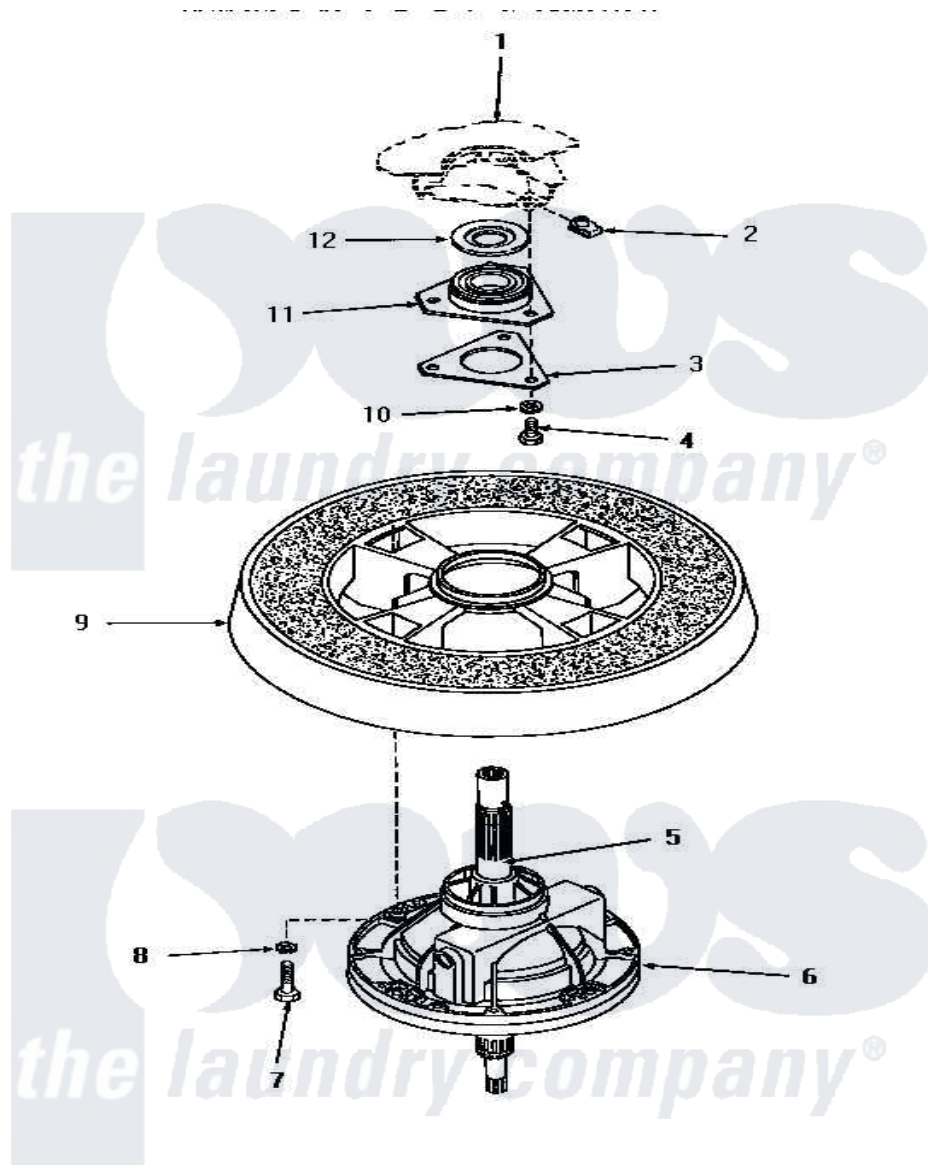

Amana HA6470 22 - TRANSMISSION ASSY & BALANCE RING

TRANSMISSION ASSEMBLY AND BALANCE RING

Amana Residential Amana HA6470 Washer Parts Parts Diagram 22 - TRANSMISSION ASSY & BALANCE RING
 Click on the part number to view part

Item	Original Part Number	Replaced By	Status	Part Description
1	Y00000000		Not Available	SEE NOTE OUTER TUB
2	27222			Nut, Retainer 5/16-18
3	27166		Not Available	WASHER, BEARING HOUSING
4	01355		Not Available	SCREW
5	27604P			Never-Seeze 1 Oz Tube
6	30946		Not Available	TRANSMISSION ASSEMBLY
7	27200		Not Available	CAP SCREW
8	02431			Lockwasher, 1/4 Ext Shk
9	Y29117		Not Available	ASSY, BALANCE RING-COMPL
10	04366			Lockwasher, 5/16intshkp
11	27182	40004201P		Main Bearing Assembly
12	27187			Flinger