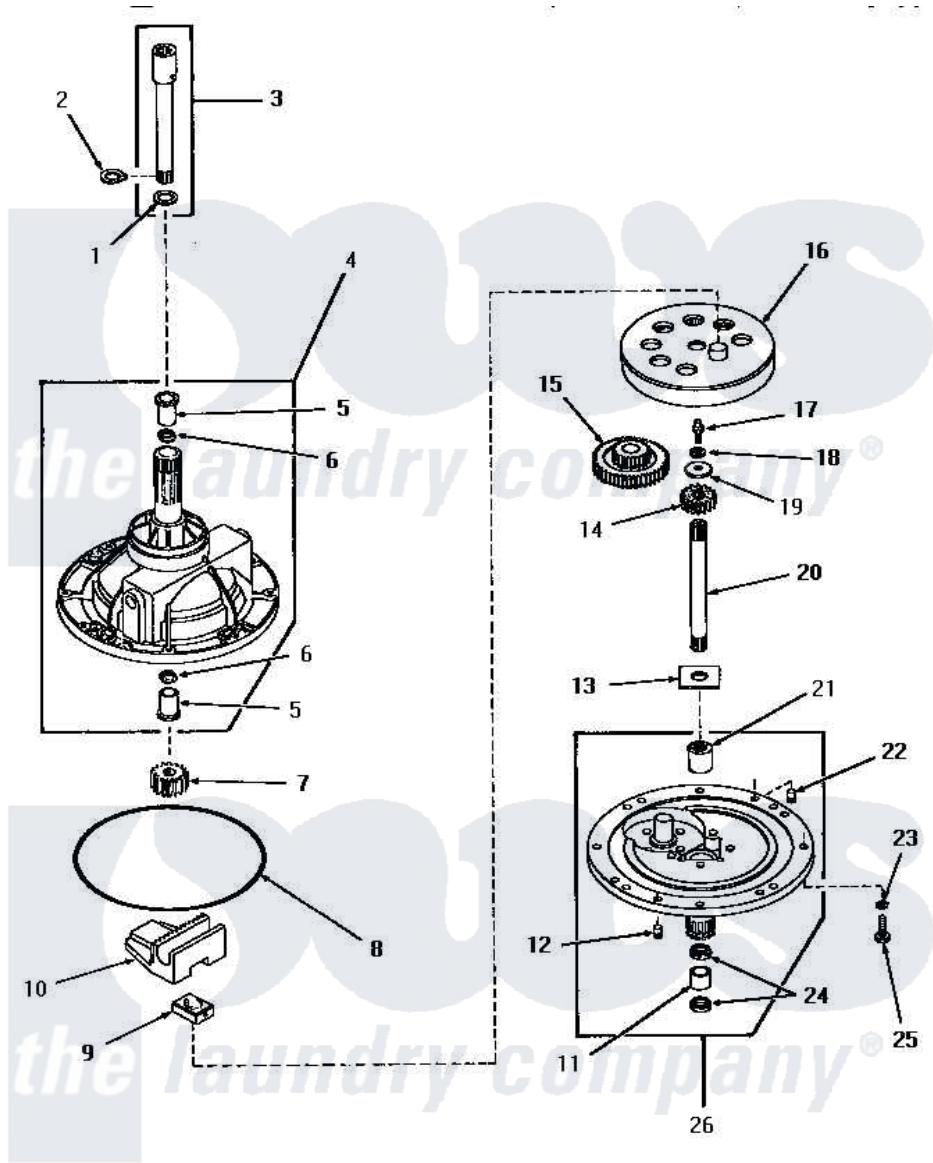

Amana HA6471 01 - 28430 TRANSMISSION ASSY COMPONENTS

COMPONENTS FOR 28430 TRANSMISSION ASSEMBLY

Amana [Residential Amana HA6471 Washer Parts](#) Parts Diagram 01 - 28430 TRANSMISSION ASSY COMPONENTS
 Click on the part number to view part

Item	Original Part Number	Replaced By	Status	Part Description
1	Y00000000		Not Available	SEE NOTE SHIM WASHER -- (SEE NOTE)
2	27197			Ring, Retaining
3	368P3			Kit, Coupling And Shaft
4	27191		Not Available	TRANSMISSION CASE ASSEMBLY
"	28435		Not Available	TRANSMISSION CASE ASSEMBLY
5	27021		Not Available	BEARING
6	Y28114	40042701		Seal- Oil
7	27003			Pinion, Agitator
8	27028			Gasket, Transmission Re
"	28434P		Not Available	LOCTITE
9	26493			Slide
10	Y27001	Y31526		Rack
11	27022			Bearing
12	27172			Pin, Dowel

13	27016		Washer
14	29156		Pinion, Input
15	27002		Gear, Reduction
16	26577		Assembly, Gear And Stud
17	27030	Not Available	SCREW, 1/4-20 SPECIAL
18	21456		Lockwasher, 1/4 Intshkp
19	26509	40041501	Washer
20	27081	27081P	Shaft Input Package
21	27026	Not Available	COVER TRANSMISSION
22	27172		Pin, Dowel
23	02431		Lockwasher, 1/4 Ext Shk
24	Y28114	40042701	Seal- Oil
25	20253		Screw, Cap-1/4-20 X 1"
26	27192	Not Available	TRANSMISSION COVER ASSEMBLY
NI	27243	27243P	Oil, CW Transmission F-