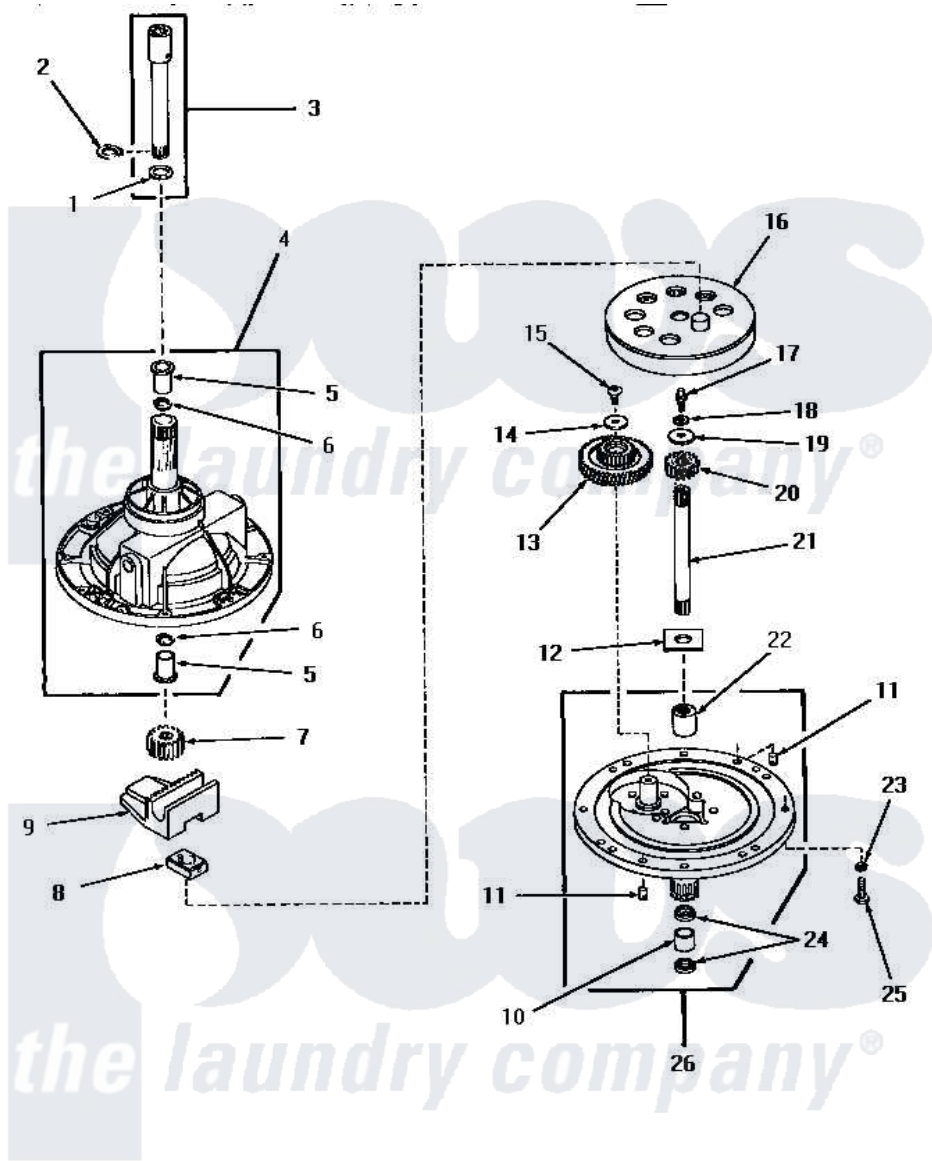

Amana HA6471 02 - 30123 & 30946 TRANSMISSION ASSY COMPNT

COMPONENTS FOR 30123 and 30946 TRANSMISSION ASSEMBLIES

Amana [Residential Amana HA6471 Washer Parts](#) Parts Diagram 02 - 30123 & 30946 TRANSMISSION ASSY COMPNT
 Click on the part number to view part

Item	Original Part Number	Replaced By	Status	Part Description
1	Y00000000		Not Available	SEE NOTE SHIM WASHER -- (SEE NOTE)
2	27197			Ring, Retaining
3	368P3			Kit, Coupling And Shaft
4	28435		Not Available	TRANSMISSION CASE ASSEMBLY
5	27021		Not Available	BEARING
6	Y28114	40042701		Seal- Oil
7	27003			Pinion, Agitator
8	26493			Slide
9	Y27001	Y31526		Rack
10	27022			Bearing
11	27172			Pin, Dowel
12	27016			Washer
13	29161			Gear, Reduction
14	29260		Not Available	WASHER
15	29273			Screw, 1/4-20 X 3/8

16	26577		Assembly, Gear And Stud
17	27030	Not Available	SCREW, 1/4-20 SPECIAL
18	21456		Lockwasher, 1/4 Intshkp
19	26509	40041501	Washer
20	Y29160		Pinion, Drive
21	27081	27081P	Shaft Input Package
22	30893	WR2X4924	Shim
23	02431		Lockwasher, 1/4 Ext Shk
24	Y28114	40042701	Seal- Oil
25	20253		Screw, Cap-1/4-20 X 1"
26	30945	Not Available	ASSY, TRANSMISSION COVExREPLACE
NI	27243	27243P	Oil, CW Transmission F-
"	28434P	Not Available	LOCTITE