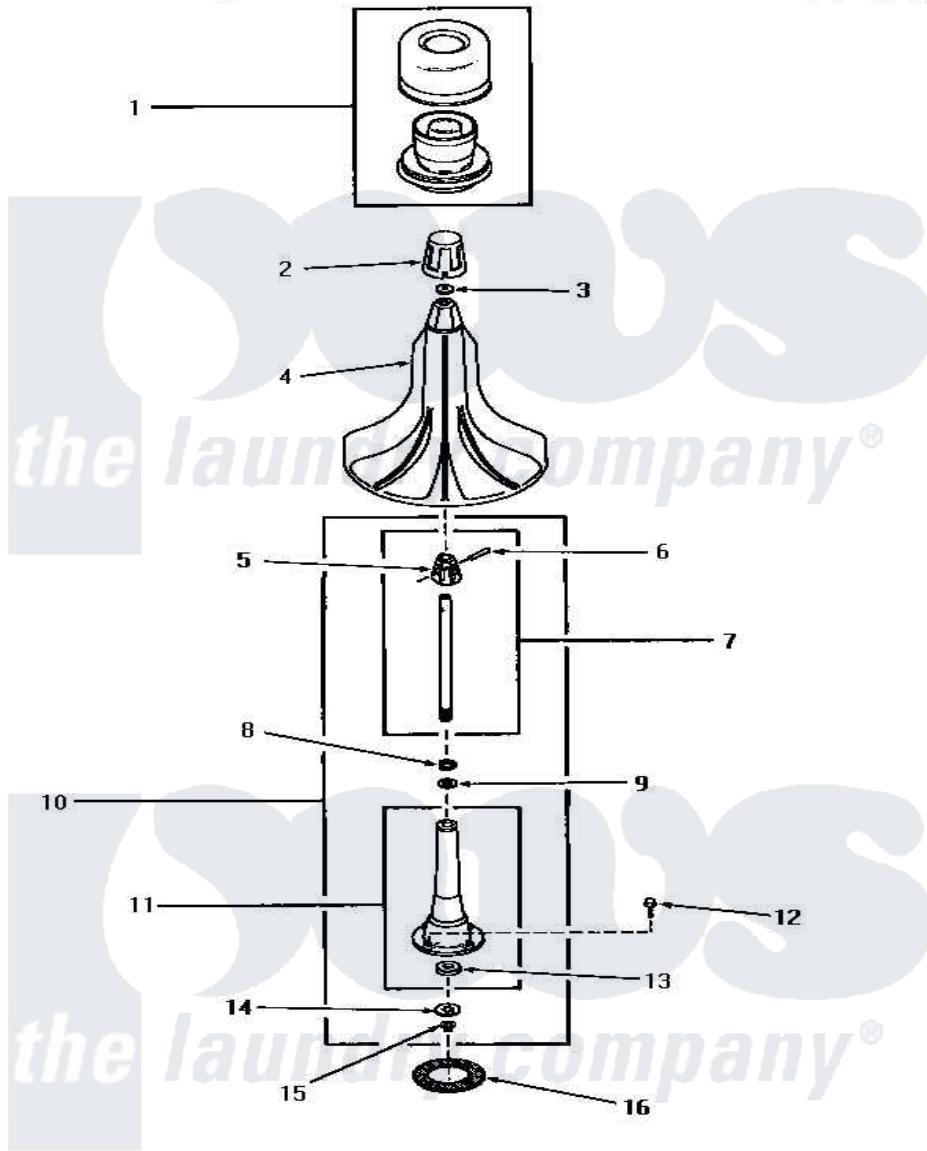

# Amana HA6471 03 - AGITATOR & POST

## AGITATOR AND POST

Amana [Residential Amana HA6471 Washer Parts](#) Parts Diagram 03 - AGITATOR & POST

[Click on the part number to view part](#)

Item	Original Part Number	Replaced By	Status	Part Description
1	27707		Not Available	ASSY,DISPENSER-FABRIC
2	27138		Not Available	ASSY,AGITATOR CAP
3	<a href="#">27189</a>			Washer, Agitator Cap
4	27120		Not Available	ASSY,AGITATOR
5	27174		Not Available	DRIVE BLOCK
6	<a href="#">20243</a>			Pin, Taper
7	<a href="#">28091</a>			Assembly, Agitator Shaftanddr
8	20057	<a href="#">222T017P01</a>		Washer FIB 21/32 ID X 1156 OD X 1/8
9	<a href="#">04704</a>			Washer, .630idx1.125odx
10	28934		Not Available	AGITATOR POST ASSEMBLY
11	28933		Not Available	AGITATOR POST
12	27202	<a href="#">W10116787</a>		Screw
13	10429		Not Available	WASHER,THRUST
14	<a href="#">27164</a>			Washer, Spline
15	<a href="#">27197</a>			Ring, Retaining