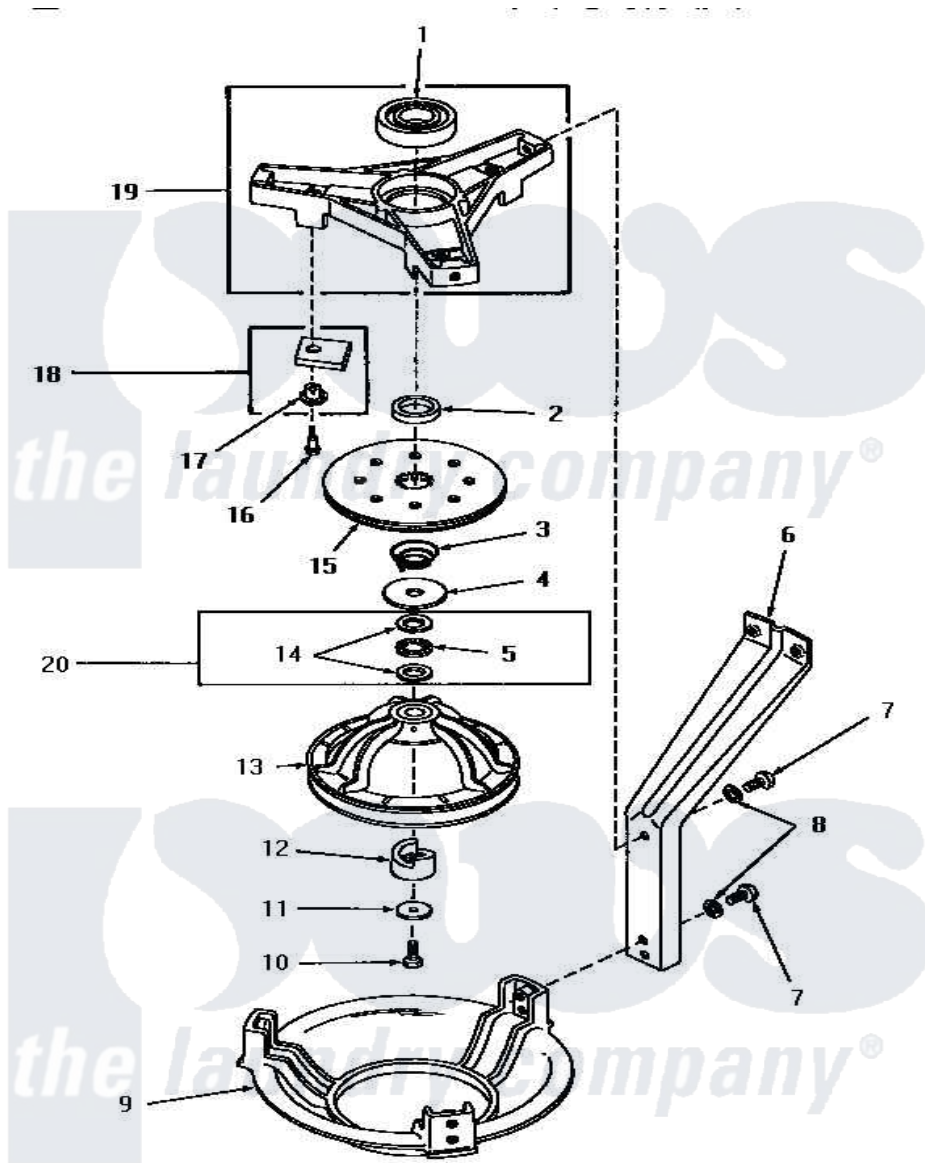

# Amana HA6471 04 - BRG HSG/BRAKE/PULLEY & PIVOT DOME

## BEARING HOUSING, BRAKE, PULLEY AND PIVOT DOME

Amana [Residential Amana HA6471 Washer Parts](#) Parts Diagram 04 - BRG HSG/BRAKE/PULLEY & PIVOT DOME

[Click on the part number to view part](#)

Item	Original Part Number	Replaced By	Status	Part Description
1	28944	<a href="#">40004001</a>		Bearing, Main
2	<a href="#">27176</a>			Spacer
3	27014	<a href="#">33435</a>		Spring, Conical
4	27015	<a href="#">40063201</a>		Washer, Flat
5	27025		Not Available	BEARING,NEEDLE THRUST
6	<a href="#">27090</a>			Leg, Support
7	30016	<a href="#">40128701</a>		Screw, 5/16-18 X .50
8	<a href="#">04366</a>			Lockwasher, 5/16intshkp
9	27124		Not Available	DOME,PIVOT
10	27220	<a href="#">40063401</a>		Screw, 1/4-20 x 5/8 Hex
11	26509	<a href="#">40041501</a>		Washer
12	<a href="#">27018</a>			Helix
13	30260	<a href="#">34232P</a>		Kit-Pulley
"	27111	<a href="#">34232P</a>		Kit-Pulley
14	27024		Not Available	NO LONGER AVAILABLE
15	26556	<a href="#">R9900474</a>		Brake Assembly

16	<a href="#">26547</a>		Screw, 10-24 Shoulder
17	<a href="#">29993</a>		Sleeve, Anti-Rotation
18	348P3	<a href="#">R9900543</a>	Pad-Brake
19	28913	<a href="#">35746</a>	AssembLy, Bearing Housing-L
20	Y0000000	Not Available	SEE NOTE BEARING RACE AND NEEDLE BEARING -- (USED THROUGH SERIAL NO.4U029469)