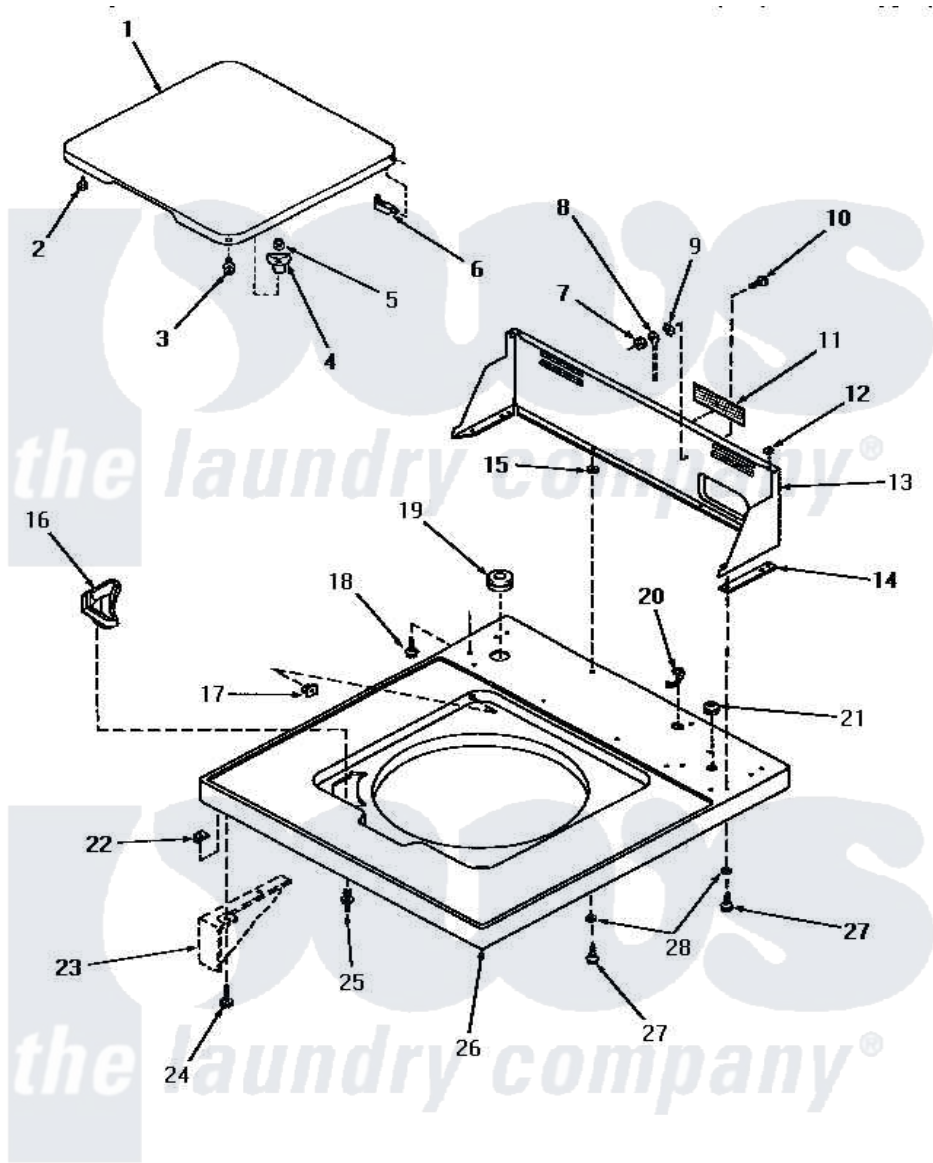

Amana HA6471 05 - CABINET TOP, LOADING DOOR & CONTROL HOOD

CABINET TOP, LOADING DOOR AND CONTROL HOOD

Amana [Residential Amana HA6471 Washer Parts](#) Parts Diagram 05 - CABINET TOP, LOADING DOOR & CONTROL HOOD

[Click on the part number to view part](#)

Item	Original Part Number	Replaced By	Status	Part Description
"	NOTE:		Not Available	SIPHON BREAK KIT MUST BE INSTALLED IN DRAIN HOSE IF THE DRAIN RECEPTACLE IS LOWER THAN THE CABINET TOP OF THE WASHER.
1	27665W		Not Available	LOADING DOOR, WHITE
"	27665A		Not Available	ASSY, LID
"	27665K		Not Available	LOADING DOOR, COFFEE
"	27665H		Not Available	LOADING DOOR, HARVEST GOLD
"	27665L		Not Available	LOADING DOOR, ALMOND
2	21685	40038001		Bumper
3	27203		Not Available	ASSY,SCREW & WASHER
4	27149			Catch, Lid Switch
5	21752			Nut, 8-32 Hex Brilock
6	27626		Not Available	HINGE,HIDDEN
7	03673		Not Available	NUT

8	Y00000000	Not Available	SEE NOTE GROUND WIRE
9	03815		Lockwasher, No.10 Ext Shk
10	20267		Screw, 10-24 X 3/8 Round
11	24903	Not Available	STICKER,DISCONNECT POW
12	24522		Nut, Speed-8ab-18 C1995
13	29551W	Not Available	CONTROL HOOD, WHITE
"	29551L	Not Available	CONTROL HOOD, ALMOND
"	29551A	Not Available	CONTROL HOOD, AVOCADO
"	29551H	Not Available	HOOD,CONTROL-DOMESTIC
"	29551K	Not Available	CONTROL HOOD, COFFEE
14	23028	Not Available	GASKET,CONTROL BOX END
15	23425	Not Available	WASHER,7/32IDX7/16ODX.
16	27121	Not Available	DISPENSER,BLEACH
17	27625		Bushing
18	56392	Not Available	SCREW,8-18 X 3/8 TAPPI
19	20118	Not Available	GROMMET,1982 INV
20	21903	211881	Grommet, Cord Part Not Used-Gas Models Only
21	22299	Not Available	GROMMET
22	20249	36020	Nut-10-24
23	Y00000000	Not Available	SEE NOTE CABINET
24	23008		Screw, 10-24 X 3/4 Sems
25	56534		Barrel, Support
26	27662L	Not Available	ASSY, TOP-DOMESTIC xREPLACE
"	27662H	Not Available	ASSY, TOP-DOMESTIC
"	27662K	Not Available	CABINET TOP, COFFEE
"	27662W	Not Available	CABINET TOP, WHITE
27	23962	W10116760	Screw
28	20493		Washer, 11/64 ID x 3/8 OD