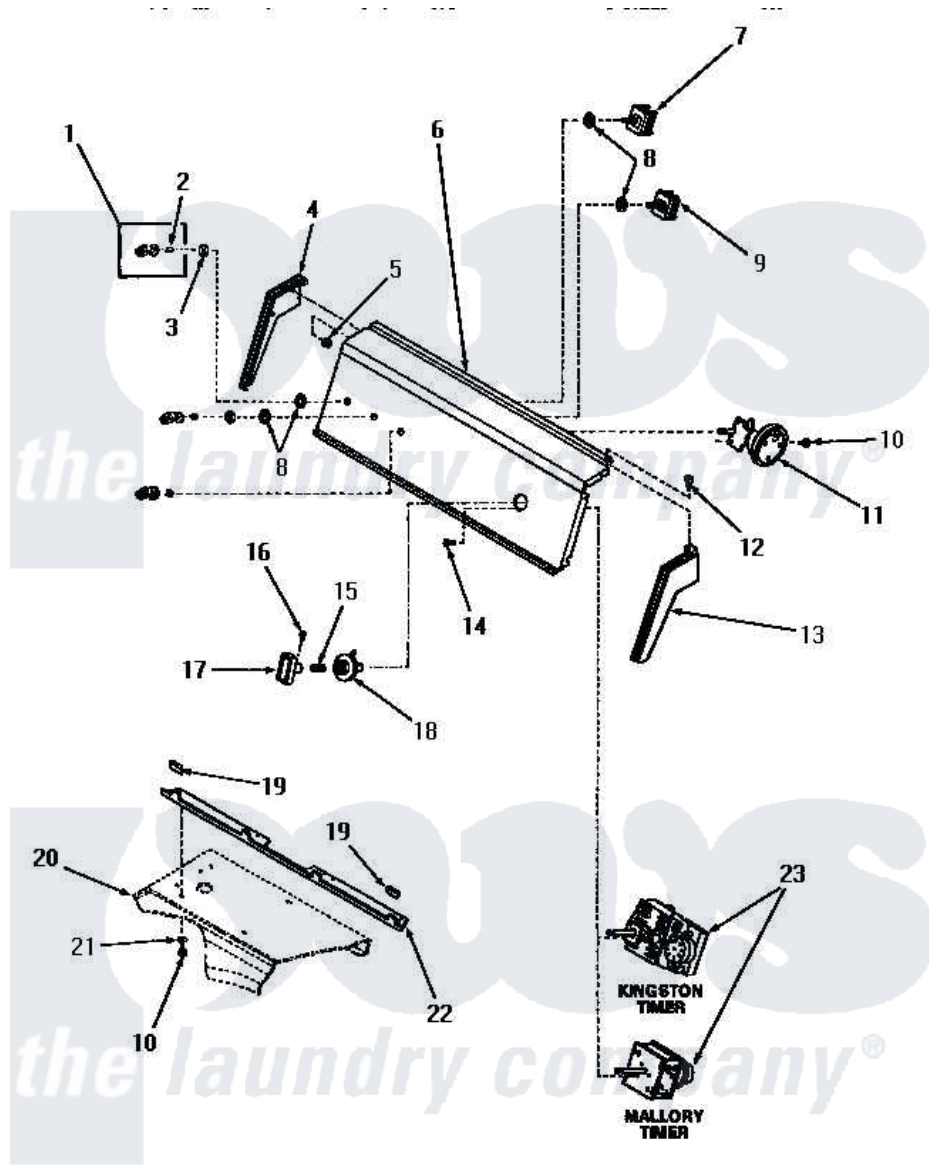

Amana HA6471 06 - CONTROL PANEL & CONTROLS

CONTROL PANEL AND CONTROLS

Amana [Residential Amana HA6471 Washer Parts](#) Parts Diagram 06 - CONTROL PANEL & CONTROLS
 Click on the part number to view part

Item	Original Part Number	Replaced By	Status	Part Description
"	NOTE:		Not Available	1. IF DRAIN HOSE MUST BE SHORTENED, CUT HOSE BETWEEN MOLDED END AND MOLDED ELBOW. USE ONE NO. 25863 HOSE COUPLING TO SPLICE HOSE.
1	27379		Not Available	ASSY,KNOB-SWITCH
2	10519		Not Available	RETAINER
3	57584		Not Available	NUT
4	25124		Not Available	CONTROL HOOD END, LEFT
5	25126	5303284616		Clip
6	27682		Not Available	PANEL,CONTROL
7	21300		Not Available	SWITCH,TEMPERATURE
8	91176			Lockwasher, 3/8 Intshkp
9	21302			Switch, Motor-2SP
10	23962	W10116760		Screw
11	27778			Switch, Pressure
12	25232		Not Available	SCREW,8AB-18X7/8 OVAL

13	25123	Not Available	CONTROL HOOD END, RIGHT
14	70212		Screw, 8-32 X 5/32 RD H
15	26319		Spring
16	26318		Screw, 8-32 X 1/4 Set S
17	27382	Not Available	TIMER KNOB
18	28287	Not Available	TIMER KNOB INDICATOR
19	24859	Not Available	SLEEVE,SUPPORT ANGLE
20	Y00000000	Not Available	SEE NOTE CABINET TOP
21	20493		Washer, 11/64 ID x 3/8 OD
22	23360	Not Available	ANGLE
23	27693	27693R	Timer