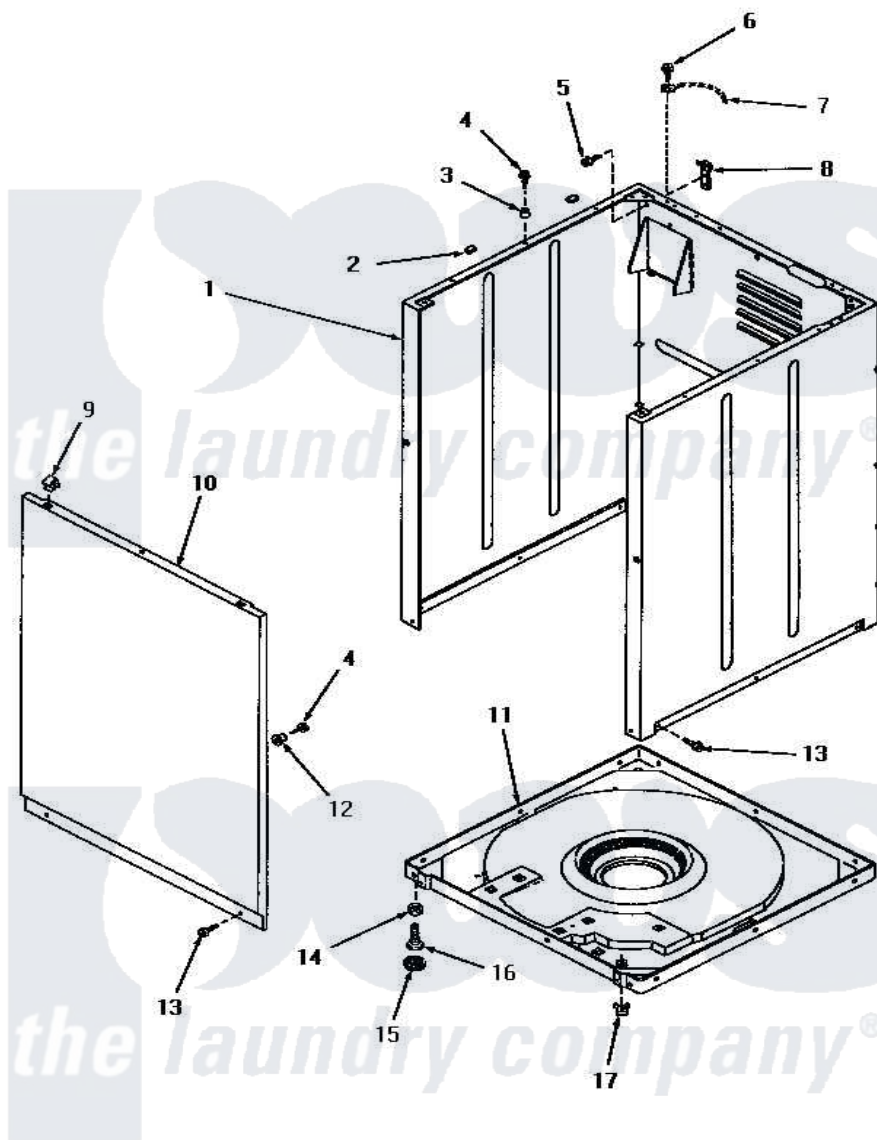

Amana HA6471 07 - FRONT PANEL, CABINET & BASE

FRONT PANEL, CABINET AND BASE

Amana [Residential Amana HA6471 Washer Parts](#) Parts Diagram 07 - FRONT PANEL, CABINET & BASE
 Click on the part number to view part

Item	Original Part Number	Replaced By	Status	Part Description
1	27092W		Not Available	CABINET, WHITE
"	27092L	38612LP		Kit Service Cabinet
"	29168W	38612WP		Kit-Servic
"	29168A		Not Available	CABINET, AVOCADO
"	27092A		Not Available	CABINET, AVOCADO
"	29168L		Not Available	CABINET, ALMOND
"	29168H		Not Available	CABINET, HARVEST GOLD
"	27092K		Not Available	CABINET, COFFEE
"	29168K		Not Available	CABINET, COFFEE
"	27092H		Not Available	CABINET, HARVEST GOLD
2	Y56128			Pad, Bumper
3	56079	505187		Locator, Panel
4	56086	Y014874		Screw, Idler Arm And Sleeve
5	51780	3390631		Screw, 10-16 X 3/8
6	56392		Not Available	SCREW,8-18 X 3/8 TAPPI
7	Y00000000		Not Available	SEE NOTE GROUND WIRE, GREEN

8	Y27103		Hinge, Hold-Down Lug
9	28835	22001650	Fastener, Spring
10	27072A		Not Available
"	27072K		Not Available
"	27072H		Not Available
"	27072L	32708LP	Panel, Front
"	27072W		Not Available
11	29757		Not Available
12	28102		Locator, Panel
13	27196	27001200	Screw
14	Y21899	40038101	Nut, Leg
15	21749	40016001	Foot, Rubber
16	20409	22003428	Leg, Adjustable
17	28837		Not Available
NI	26594P		Grease, Silicone - 2 Oz Tube