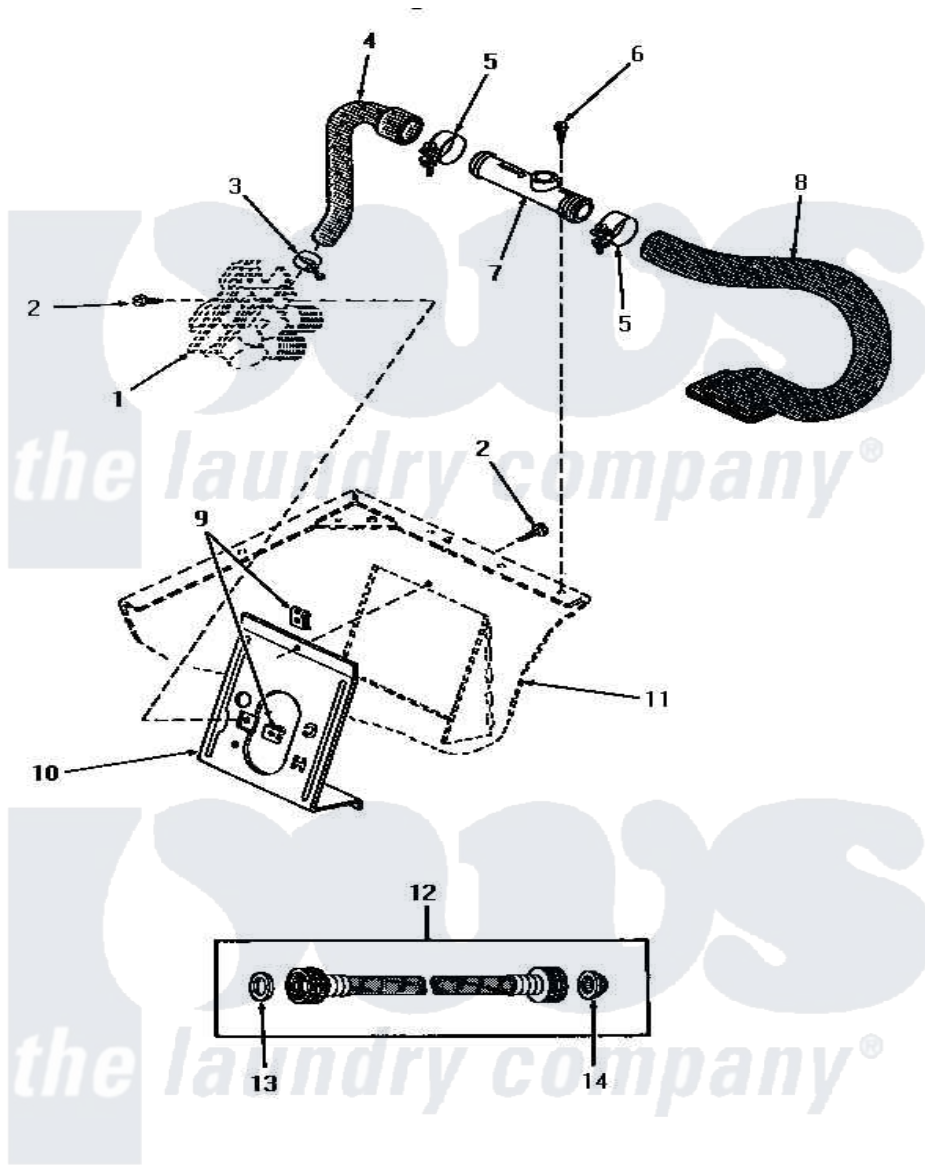

Amana HA6471 08 - INLET/FILL HOSE/BACK FL PREVENTER & BRKT

INLET HOSE, FILLER HOSE, BACK FLOW PREVENTER AND MIXING VALVE MOUNTING BRACKET (through Serial No. N3605084)

Amana [Residential Amana HA6471 Washer Parts](#) Parts Diagram 08 - INLET/FILL HOSE/BACK FL PREVENTER & BRKT

[Click on the part number to view part](#)

Item	Original Part Number	Replaced By	Status	Part Description
1	Y00000000		Not Available	SEE NOTE MIXING VALVE
2	56392		Not Available	SCREW,8-18 X 3/8 TAPPI
3	27643	596669		Clamp, Manifold
4	27183			Hose, Mixing Valve
5	27152		Not Available	CLAMP HOSE
6	23962	W10116760		Screw
7	27118	34280		Assembly, Backflow Prevento
8	27231		Not Available	HOSE
9	54038			NUT, Speed U-Type
10	27126	39407		Bracket, Valve
11	Y00000000		Not Available	SEE NOTE CABINET
12	28330	202860		Inlet Hose Assembly
13	20290	Y013783		Washer, Inlet Hose
14	28605	22002960		Strainer, Washer Inlet