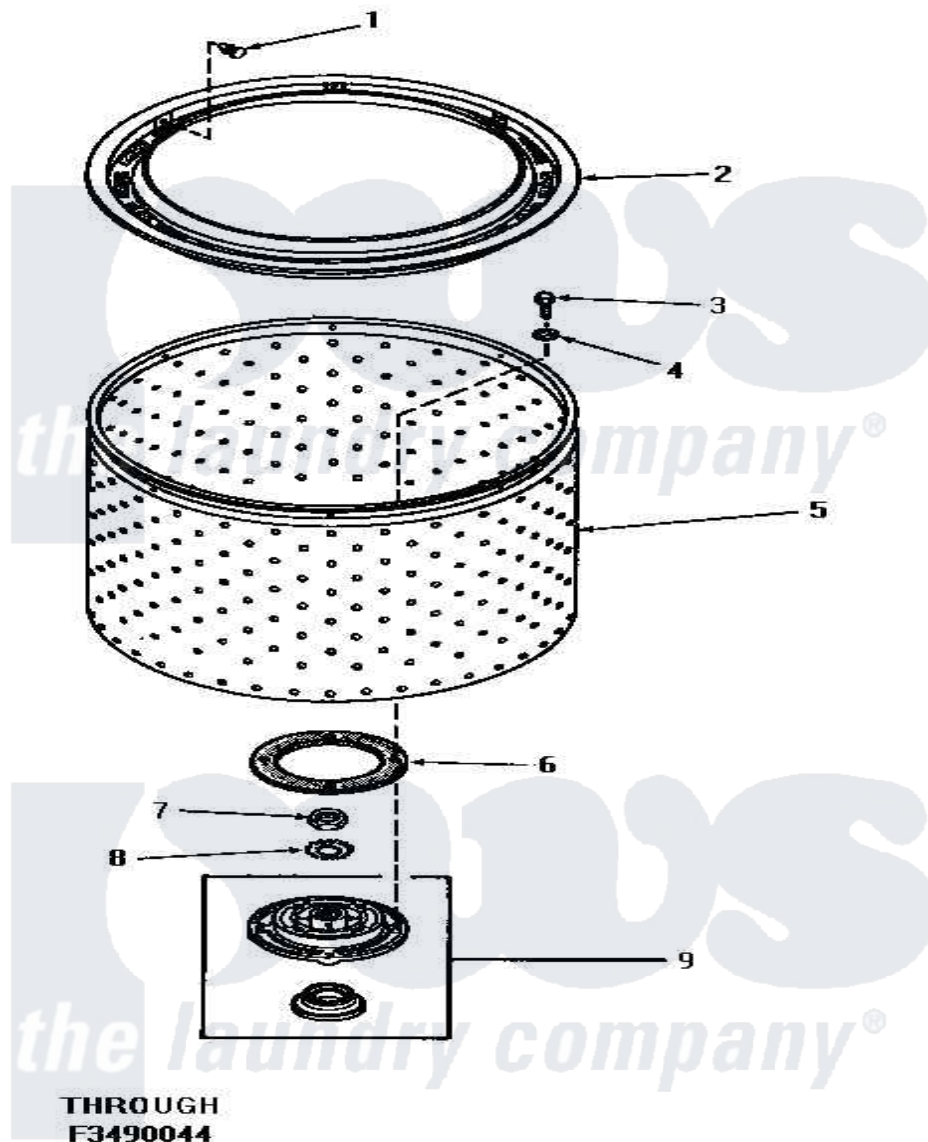

# Amana HA6471 10 - LINT FILTER, WASHTUB & HUB

## LINT FILTER, WASHTUB AND HUB

Amana [Residential Amana HA6471 Washer Parts](#) Parts Diagram 10 - LINT FILTER, WASHTUB & HUB  
 Click on the part number to view part

Item	Original Part Number	Replaced By	Status	Part Description
1	<a href="#">29474</a>			Fastener, Lint Filter
2	27123	<a href="#">33521</a>		Filter Lint/Clothes Guard
3	27202	<a href="#">W10116787</a>		Screw
4	<a href="#">28094</a>			Gasket
5	<a href="#">27074</a>			Motor
"	27073		Not Available	WASHTUB, PORCELAIN
6	27125	<a href="#">39122</a>		Gasket, Washtub
7	Y29220	<a href="#">40016301</a>		Nut, Lock
8	<a href="#">27163</a>			Lockwasher
9	28780	<a href="#">356P3</a>		Kit, Seal-Washer