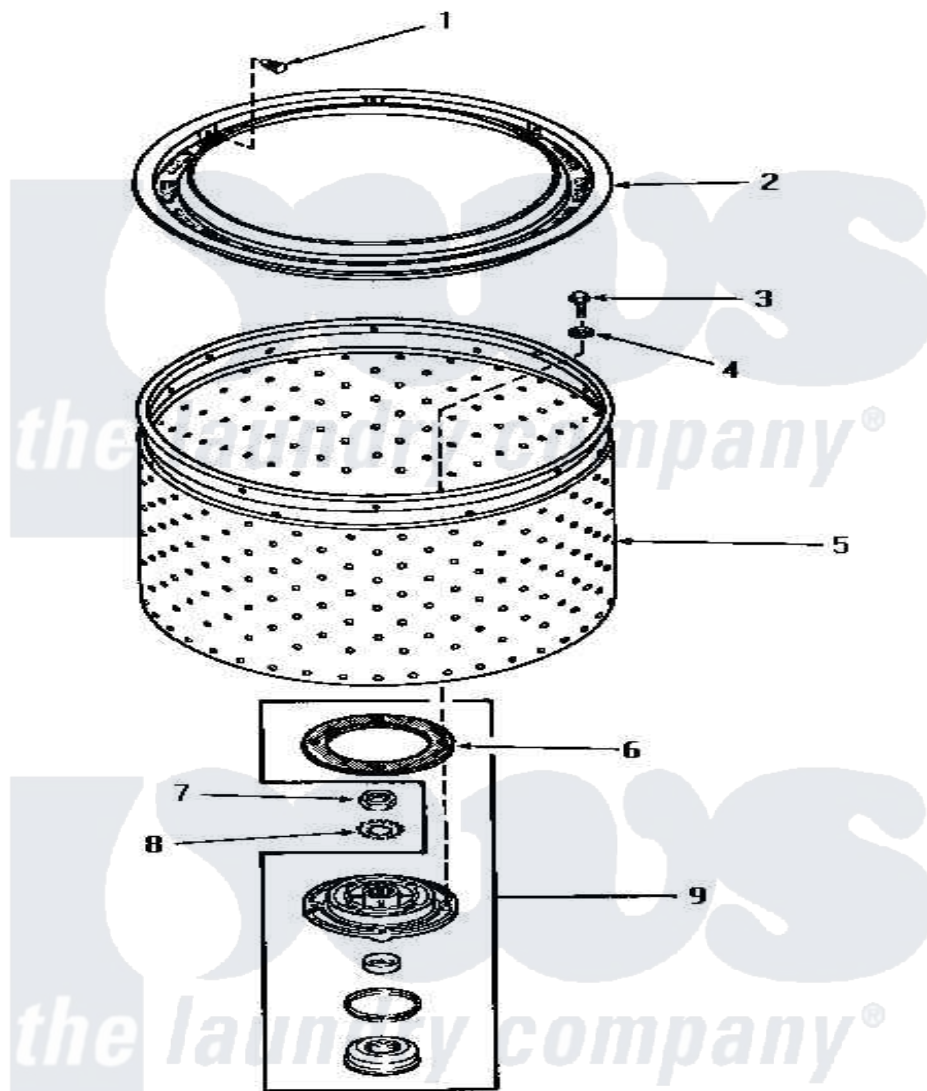

Amana HA6471 11 - LINT FILTER, WASHTUB & HUB

STARTING
F3490045

LINT FILTER, WASHTUB AND HUB

[Amana Residential Amana HA6471 Washer Parts](#) Parts Diagram 11 - LINT FILTER, WASHTUB & HUB
Click on the part number to view part

Item	Original Part Number	Replaced By	Status	Part Description
1	29474			Fastener, Lint Filter
2	27123	33521		Filter Lint/Clothes Guard
3	27202	W10116787		Screw
4	28094			Gasket
5	28138		Not Available	WASHTUB, STAINLESS STEEL
"	29074	39252P		Wash Tub
6	27125	39122		Gasket, Washtub
7	Y29220	40016301		Nut, Lock
8	27163			Lockwasher
9	356P3			Kit, Seal-Washer