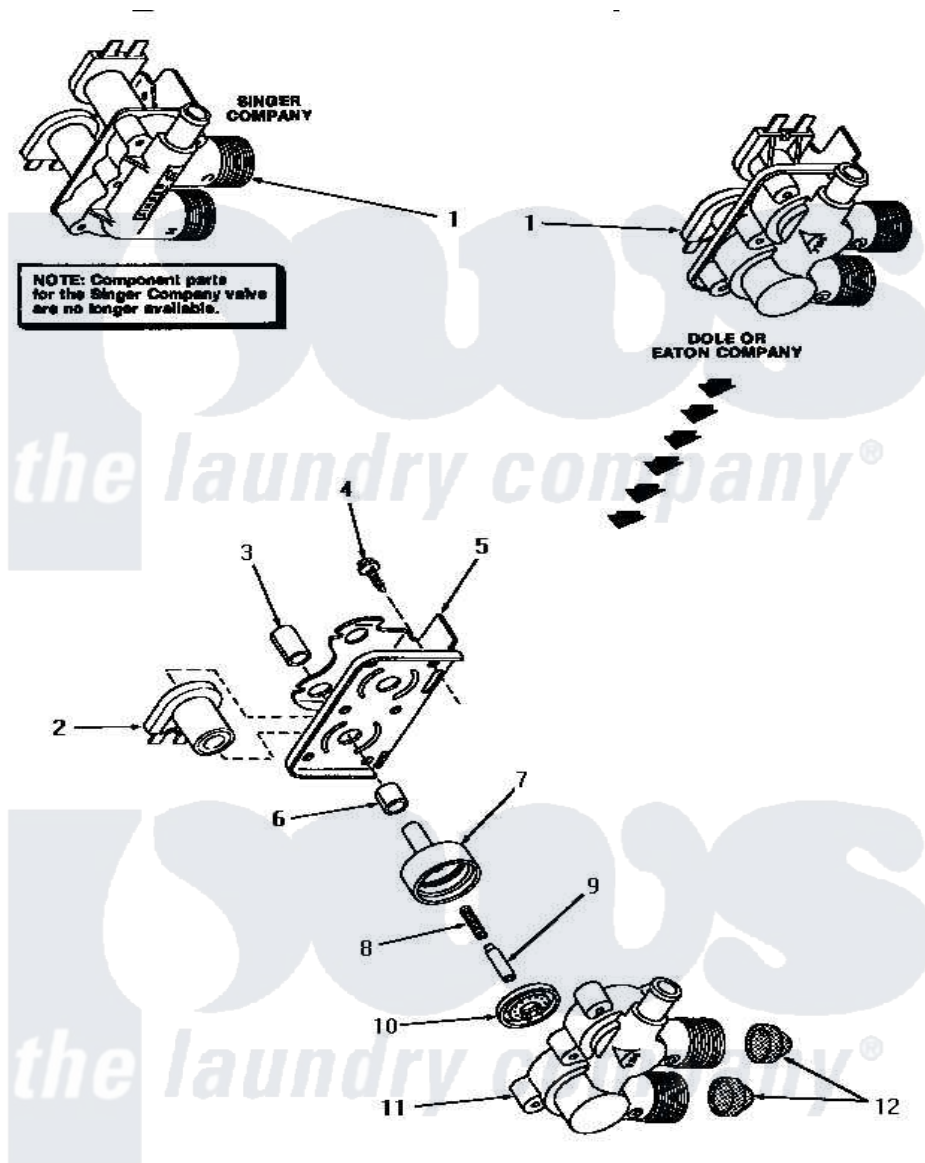

# Amana HA6471 12 - MIXING VALVE ASSY

## MIXING VALVE ASSEMBLY

Amana [Residential Amana HA6471 Washer Parts](#) Parts Diagram 12 - MIXING VALVE ASSY

[Click on the part number to view part](#)

Item	Original Part Number	Replaced By	Status	Part Description
1	27156	<a href="#">33930</a>		Valve, Mixing
2	24126	<a href="#">33930</a>		Valve, Mixing
3	24128		Not Available	SLEEVE, LONG
4	25817C		Not Available	SCREW
5	Y24158		Not Available	MOUNTING BRACKET
6	24129		Not Available	SLEEVE, SHORT
7	<a href="#">24130</a>			Guide, Armature
8	24131		Not Available	SPRING
9	24132		Not Available	ARMATURE
10	24134		Not Available	DIAPHRAGM
11	Y24159	<a href="#">33930</a>		Valve, Mixing
12	24122	<a href="#">22002960</a>		Strainer, Washer Inlet