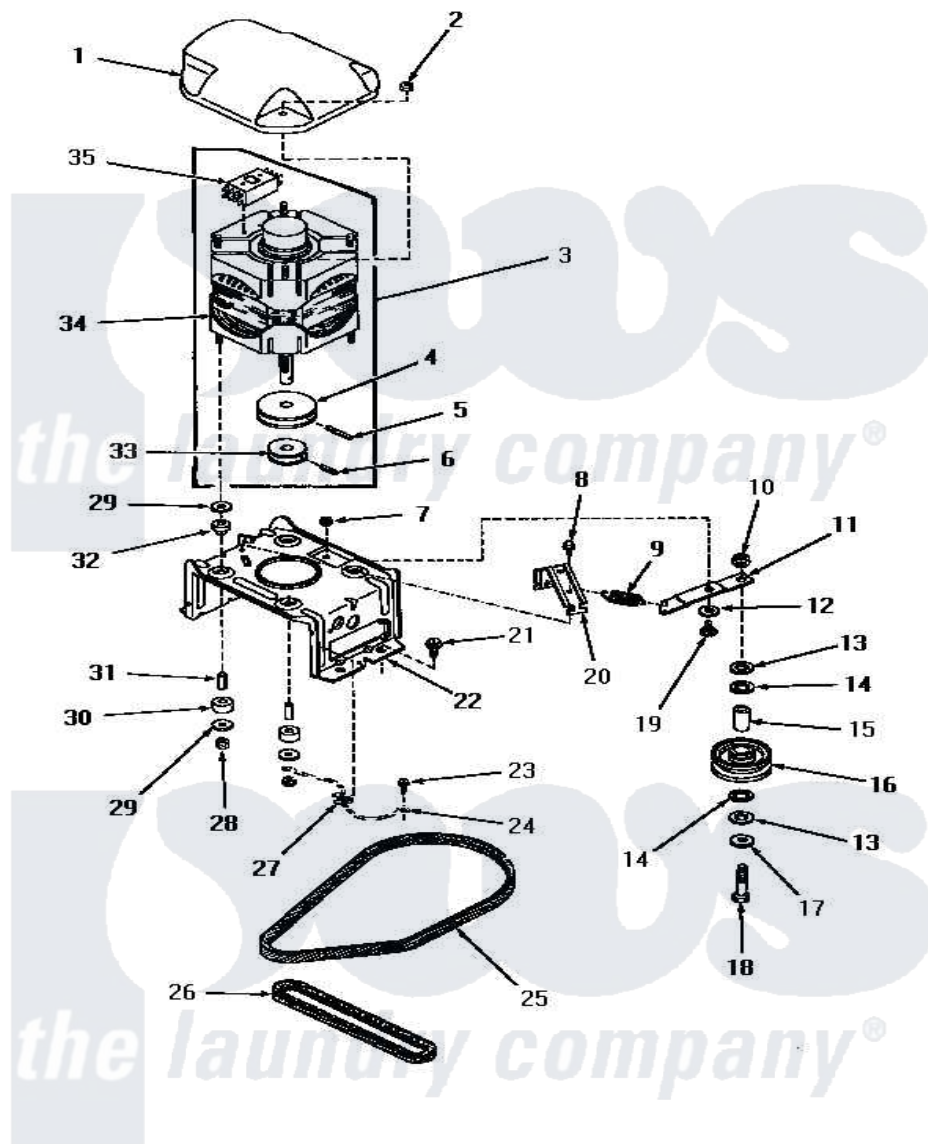

Amana HA6471 13 - MOTOR, MTG BRACKET, BELTS & IDLER ASSY

MOTOR, MOUNTING BRACKET, BELTS AND IDLER ASSEMBLY
(through Serial No. C3455773)

Amana [Residential Amana HA6471 Washer Parts](#) Parts Diagram 13 - MOTOR, MTG BRACKET, BELTS & IDLER ASSY
Click on the part number to view part

Item	Original Part Number	Replaced By	Status	Part Description
1	27136			Shield, Motor
2	27201			Locknut
3	27179	27179P		Motor-Drve
4	27171		Not Available	PULLEY,MOTOR
5	23750			Pin, Roll
6	10416			Pin, Roll
7	52566	27001225		Nut, Jam Mid Lock 1/4-20
8	56264	27001200		Screw
9	27928		Not Available	SPRING
10	56156	358160		Nut
11	27135			Lever, Idler
12	81392	40054701		Washer
13	28018		Not Available	WASHER
14	27210		Not Available	WASHER
15	27601		Not Available	BEARING
16	27212	R9900487		Sheet

17	27211	Not Available	WASHER
18	27209		Bolt
19	27229	40038901	Screw, 1/4-20
20	27929		Xarm Spring
21	27157		Screw, 10-24 X 5/8 Spec
22	27112	Not Available	MOTOR MOUNTING BRACKET
23	26592	Not Available	HEX HEAD SCREW
24	Y00000000	Not Available	SEE NOTE GROUND WIRE, GREEN
25	27246	R9900487	Sheet
26	27155		Belt, Pump
27	Y00161	B5733302	Clip, Ground
28	23604		Nut, Hex 10-32 Lock
29	03888	Not Available	WASHER
30	01953	Not Available	WASHER,LOWER MOTOR MOU
31	27181	Not Available	SPACER,MOTOR
32	01952A		Mounting, Rubber
33	Y27104	Not Available	PULLEY,MOTOR
34	27772	27179P	Motor-Drve
35	24139	Not Available	SWITCH,MOTOR
"	24140	Not Available	SWITCH,MOTOR
"	24142	Not Available	SWITCH,MOTOR
"	Y24149		Switch, Motor
NI	258P3	Not Available	KIT,CAPACITOR