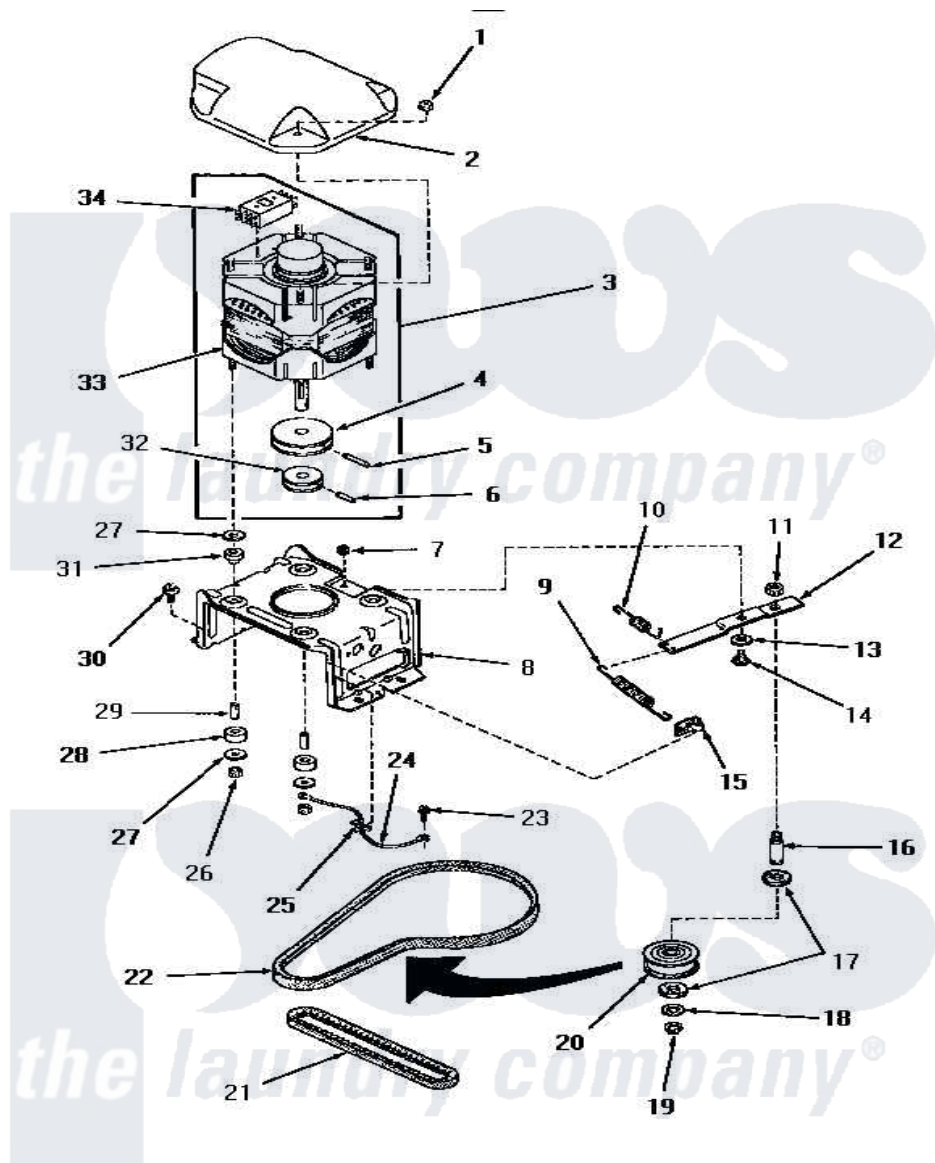

Amana HA6471 14 - MOTOR, MTG BRACKET, BELTS & IDLER ASSY

MOTOR, MOUNTING BRACKET, BELTS AND IDLER ASSEMBLY
(starting with Serial No. C3486774)

Amana [Residential Amana HA6471 Washer Parts](#) Parts Diagram 14 - MOTOR, MTG BRACKET, BELTS & IDLER ASSY
Click on the part number to view part

Item	Original Part Number	Replaced By	Status	Part Description
1	27201			Locknut
2	27136			Shield, Motor
3	27179	27179P		Motor-Drve
4	27171		Not Available	PULLEY,MOTOR
5	23750			Pin, Roll
6	10416			Pin, Roll
7	52566	27001225		Nut, Jam Mid Lock 1/4-20
8	28791			Bracket, Motor Mount
9	28807	37366		Spring, Idler
10	30620		Not Available	SPRING,IDLER LEVER HEL
11	28803	2221070		Clamp, Nylon
12	31054	40041002		Lever, Idler
13	81392	40054701		Washer
14	27229	40038901		Screw, 1/4-20
15	28849			Clip, Spring
16	28802			Shaft, Idler

17	Y29443		Washer, Felt
18	52549		Washer, 501 ID X3/4 Odx
19	23748		Ring, Retaining
20	28800	Not Available	WHEEL, IDLER
21	27155		Belt, Pump
22	28808		Belt, Agitate And Spin
23	26592	Not Available	HEX HEAD SCREW
24	Y00000000	Not Available	SEE NOTE GROUND WIRE, GREEN
25	Y00161	B5733302	Clip, Ground
26	23604		Nut, Hex 10-32 Lock
27	03888	Not Available	WASHER
28	01953	Not Available	WASHER, LOWER MOTOR MOU
29	27181	Not Available	SPACER, MOTOR
30	27157		Screw, 10-24 X 5/8 Spec
31	01952A		Mounting, Rubber
32	Y27104	Not Available	PULLEY, MOTOR
33	27772	27179P	Motor-Drve
"	30895	27179P	Motor-Drve
34	24139	Not Available	SWITCH, MOTOR
"	24140	Not Available	SWITCH, MOTOR
"	30895A	30895AP	Switch Motor-W/Instr
"	30897A	30897AP	Switch- MO
"	24142	Not Available	SWITCH, MOTOR
"	Y24149		Switch, Motor
NI	20605	Not Available	LUBE, HI TEMPERATURE-56
"	258P3	Not Available	KIT, CAPACITOR