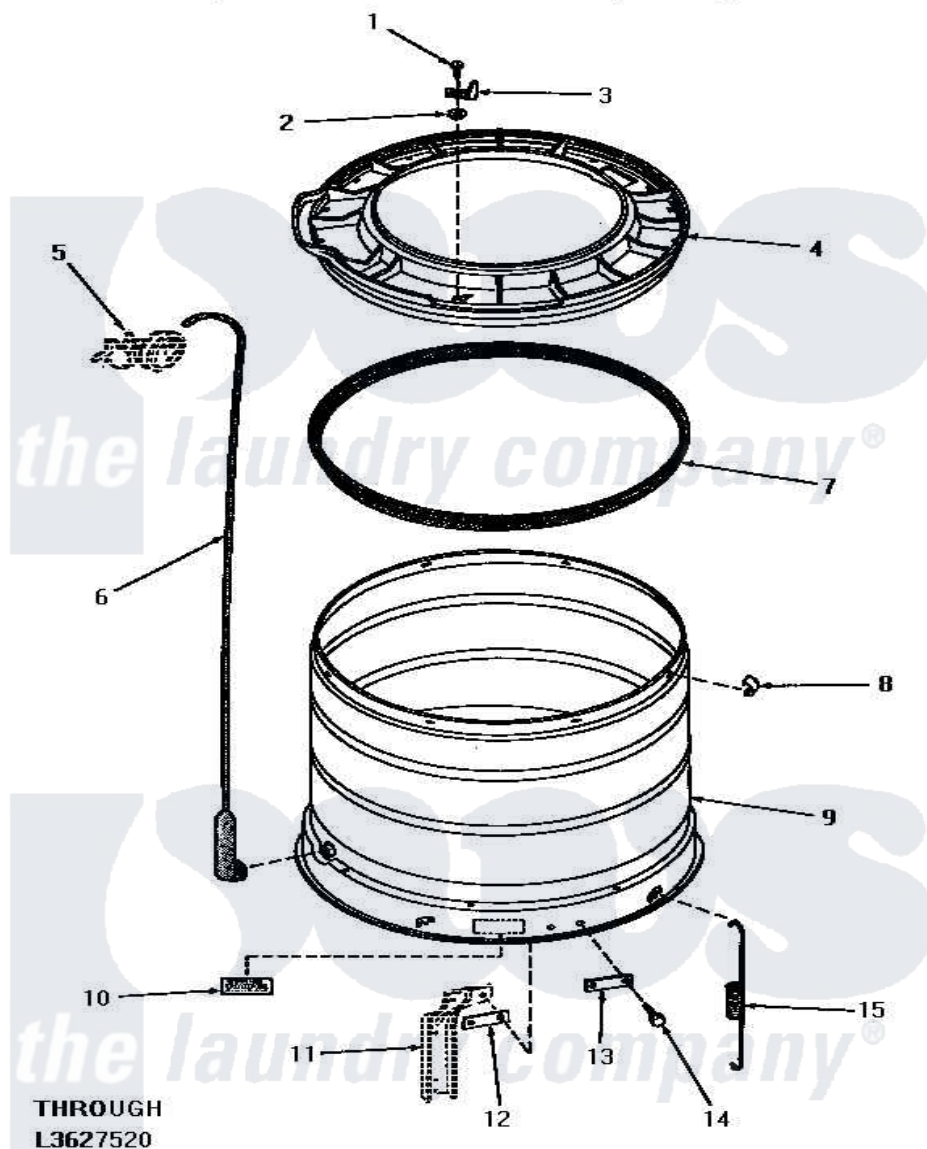

# Amana HA6471 15 - OUTER TUB, COVER & PRESSURE HOSE

## OUTER TUB, COVER AND PRESSURE HOSE

Amana [Residential Amana HA6471 Washer Parts](#) Parts Diagram 15 - OUTER TUB, COVER & PRESSURE HOSE  
 Click on the part number to view part

Item	Original Part Number	Replaced By	Status	Part Description
1	25723	<a href="#">27001200</a>		Screw
2	<a href="#">03815</a>			Lockwasher, No.10 Ext Shk
3	<a href="#">27247</a>			Trigger, Out-Of-Bal Swi
4	27137	<a href="#">31153</a>		Cover Outer Tub
5	Y00000000		Not Available	SEE NOTE PRESSURE SWITCH
6	29077		Not Available	ASSY,PRESSURE FILL HOSxREPLACE
7	<a href="#">27184</a>			Gasket, Tub Cover
8	Y27017		Not Available	CLIP,SPRING
9	27071		Not Available	OUTER TUB
10	Y27195		Not Available	STICKER
11	Y00000000		Not Available	SEE NOTE SUPPORT LEG
12	<a href="#">27927</a>			Plate, Leg .032
13	<a href="#">27926</a>			Plate, Leg .063
14	27205	<a href="#">40128701</a>		Screw, 5/16-18 X .50
15	<a href="#">27239</a>			Spring, Leg