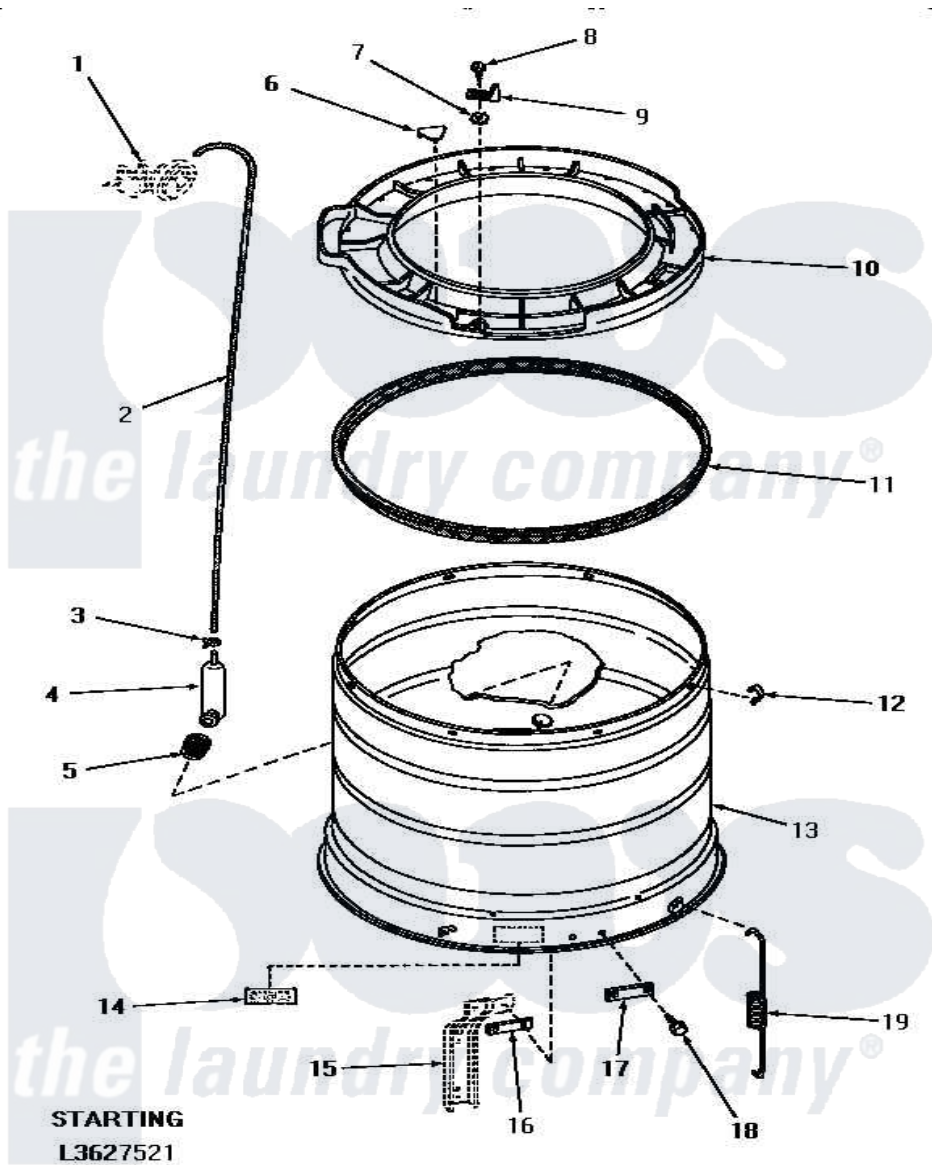

Amana HA6471 16 - OUTER TUB, COVER & PRESSURE HOSE

OUTER TUB, COVER AND PRESSURE HOSE

Amana [Residential Amana HA6471 Washer Parts](#) Parts Diagram 16 - OUTER TUB, COVER & PRESSURE HOSE
 Click on the part number to view part

Item	Original Part Number	Replaced By	Status	Part Description
1	Y00000000		Not Available	SEE NOTE PRESSURE SWITCH
2	29213	39125		Tubing 31
3	Y22294	596669		Clamp, Manifold
4	29116		Not Available	PRESSURE ACCUMULATOR
5	29175	40037801		Grommet
6	29901		Not Available	PLUG,SNAP-IN-OUTER TUB
7	03815			Lockwasher, No.10 Ext Shk
8	25723	27001200		Screw
9	27247			Trigger, Out-Of-Bal Swi
10	29555	31153		Cover Outer Tub
11	27184			Gasket, Tub Cover
12	Y27017		Not Available	CLIP,SPRING
13	29232		Not Available	OUTER TUB
14	Y27195		Not Available	STICKER
15	Y00000000		Not Available	SEE NOTE SUPPORT LEG
16	27927			Plate, Leg .032