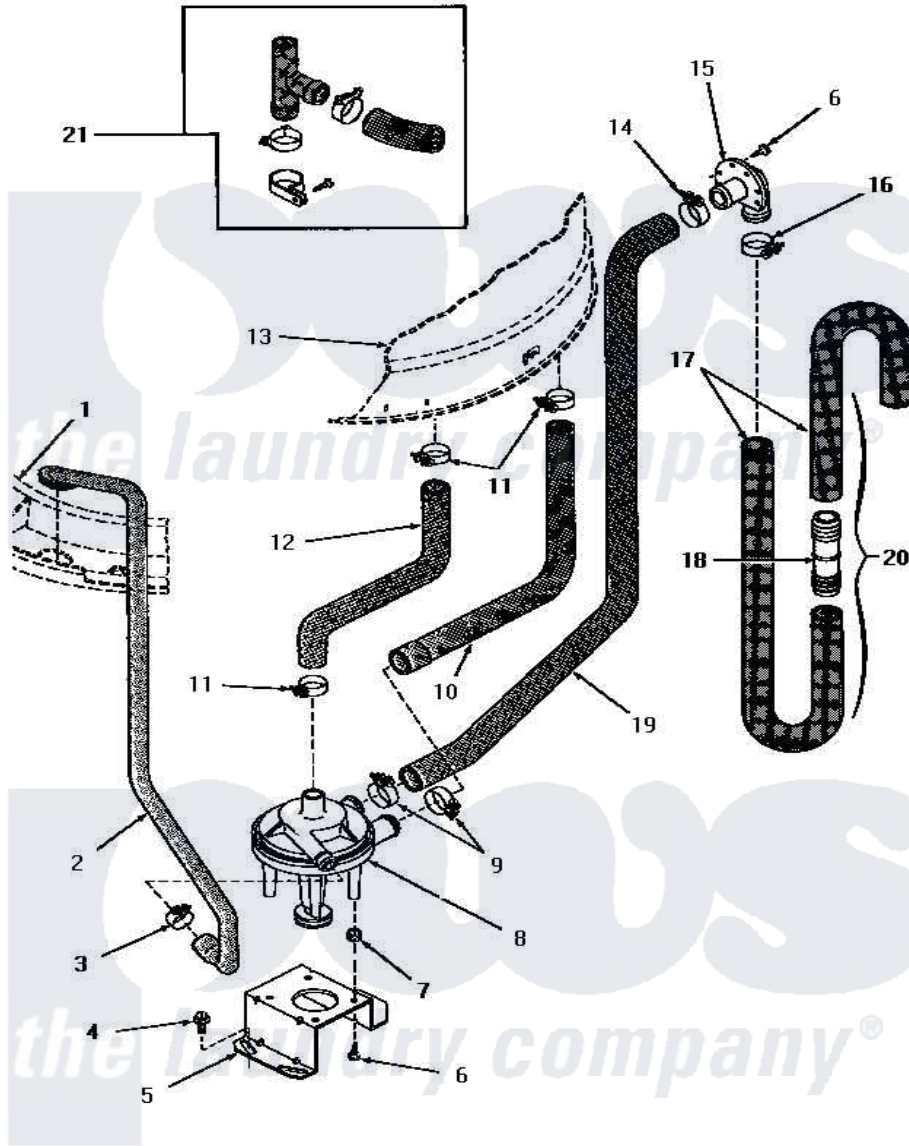

Amana HA6471 18 - PUMP ASSY/BRKT/HOSES & SIPHON BREAK KIT

PUMP ASSEMBLY, BRACKET, HOSES AND SIPHON BREAK KIT
(Models equipped with rubber drain hose)

Amana [Residential Amana HA6471 Washer Parts](#) Parts Diagram 18 - PUMP ASSY/BRKT/HOSES & SIPHON BREAK KIT

[Click on the part number to view part](#)

Item	Original Part Number	Replaced By	Status	Part Description
1	Y00000000		Not Available	SEE NOTE OUTER TUB COVER
2	27232		Not Available	HOSE
3	27644	285655		Clamp, Hose
4	27157			Screw, 10-24 X 5/8 Spec
5	27105			Bracket, Pump Mounting
6	51784		Not Available	SCREW,10B-16 X 1/2 HEX
7	27063			On-Sert
8	27065	31968		Assembly, Pump NA
9	27153	285655		Clamp, Hose
10	27160		Not Available	HOSE,TUB TO PUMP-DRAIN
11	27151	285655		Clamp, Hose
12	27159		Not Available	HOSE,TUB TO PUMP
13	Y00000000		Not Available	SEE NOTE OUTER TUB
14	20391	285655		Clamp, Hose
15	23553		Not Available	ELBOW,DRAIN HOSE-PLAST

16	20211	285655	Clamp, Hose
17	28293		Hose, Drain
18	25863	16272	Connector, Straight
19	27161		Hose, Pump To Drain Val
20	Y00000000		Not Available SEE NOTE DRAIN HOSE AND HOSE COUPLER -- (SEE NOTE 1)
21	297P3	76660	Break-Sphn