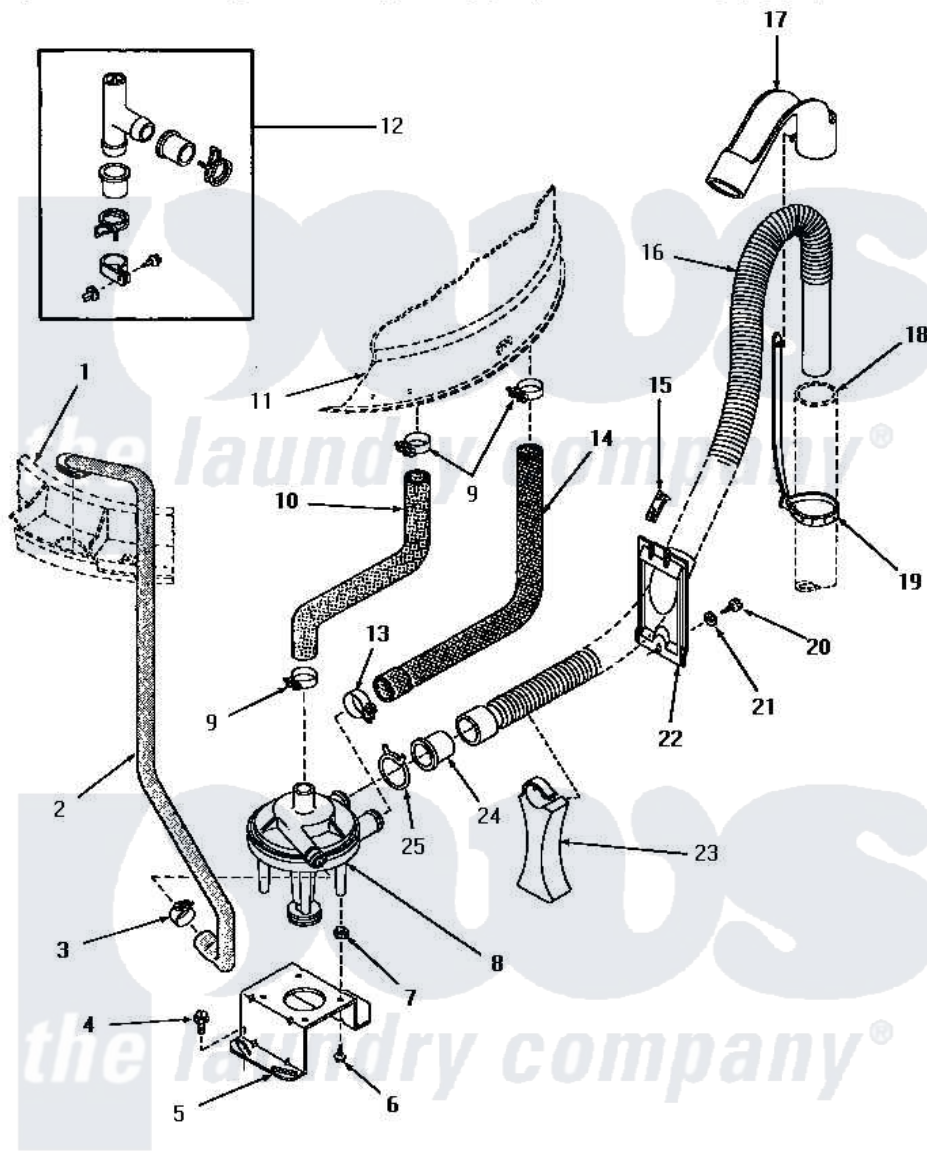

Amana HA6471 19 - PUMP ASSY/BRKT/HOSES & SIPHON BREAK KIT

PUMP ASSEMBLY, BRACKET, HOSES AND SIPHON BREAK KIT
(Models equipped with plastic drain hose)

Amana [Residential Amana HA6471 Washer Parts](#) Parts Diagram 19 - PUMP ASSY/BRKT/HOSES & SIPHON BREAK KIT

[Click on the part number to view part](#)

Item	Original Part Number	Replaced By	Status	Part Description
1	Y00000000		Not Available	SEE NOTE OUTER TUB COVER
2	27232		Not Available	HOSE
3	27644	285655		Clamp, Hose
4	27157			Screw, 10-24 X 5/8 Spec
5	27105			Bracket, Pump Mounting
6	51784		Not Available	SCREW,10B-16 X 1/2 HEX
7	27063			On-Sert
8	27065	31968		Assembly, Pump NA
9	27151	285655		Clamp, Hose
10	27159		Not Available	HOSE,TUB TO PUMP
11	Y00000000		Not Available	SEE NOTE OUTER TUB
12	386P3	76660		Break-Sphn
13	27153	285655		Clamp, Hose
14	27160		Not Available	HOSE,TUB TO PUMP-DRAIN
15	29936		Not Available	HOSE RETAINER CLIP

16	29142	39952	Hose- Drai
17	29144	22003814	Retainer, Drain Hose
18	Y00000000		Not Available SEE NOTE STANDPIPE
19	29999	8539404	Tie-Wire
20	27196	27001200	Screw
21	20492	M0270504	Washer
22	29131		Not Available RETAINER,DIRECTIONAL
23	29284		Stand, Hose
24	29143		Not Available HOSE,ADAPTER
25	29172		Not Available CLAMP,HOSE
NI	406P3	451P3	Kit Drain Extension