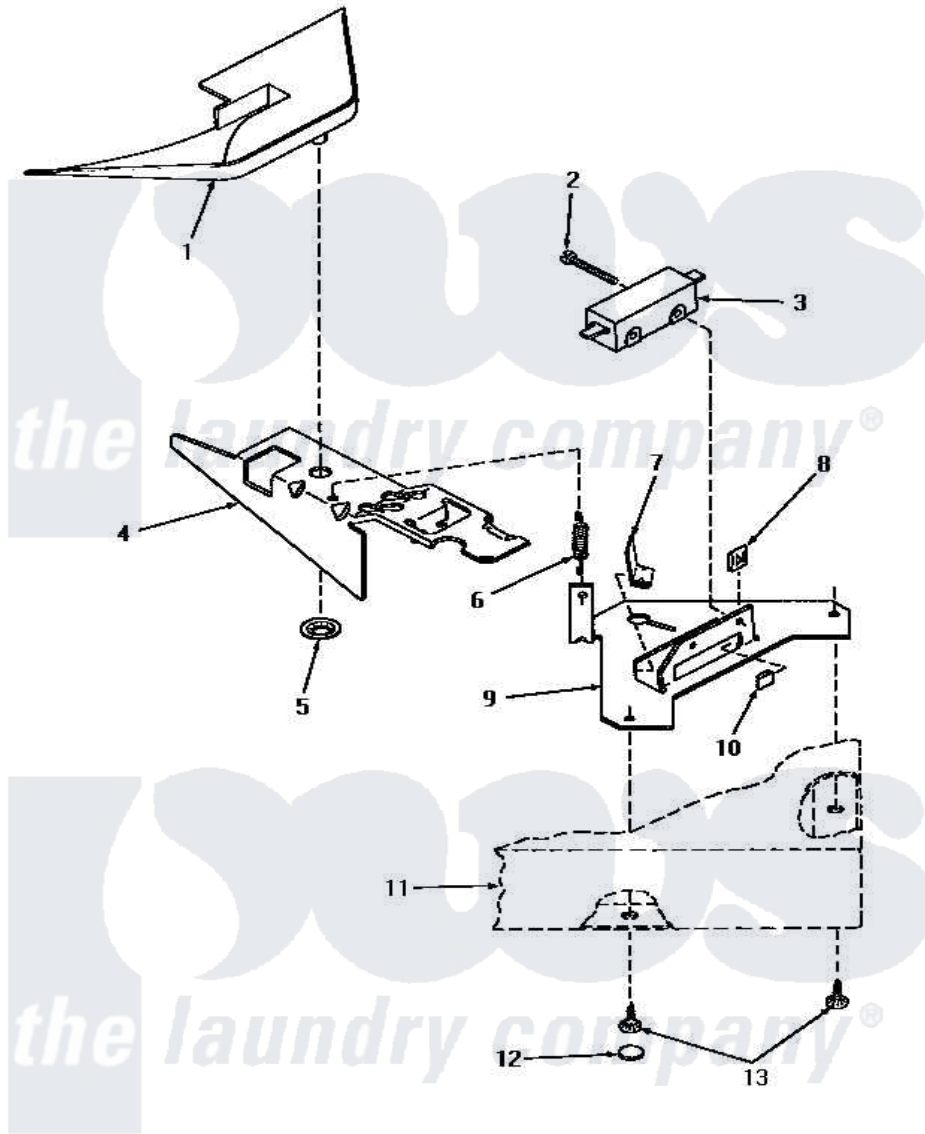

Amana HA6471 21 - SWITCH & BRACKET ASSY

SWITCH AND BRACKET ASSEMBLY

Amana [Residential Amana HA6471 Washer Parts](#) Parts Diagram 21 - SWITCH & BRACKET ASSY
 Click on the part number to view part

Item	Original Part Number	Replaced By	Status	Part Description
1	29042		Not Available	SHIELD,LID SWITCH
2	Q6516		Not Available	SCREW,6-32 X 1 ROUND H
3	27249		Not Available	SWITCH
4	27602			Lever, Out-Of-Bal Switch
5	29043			Nut, Push
6	27603			Spring, Switch Lever
7	Y27837			Clip, Speed-"U" Type
8	27248		Not Available	NUT,SPEED U-TYPE
9	27250		Not Available	BRACKET,OUT-OF-BAL SWI
10	27610			Clip, U
11	Y00000000		Not Available	SEE NOTE CABINET TOP
12	28291		Not Available	WASHER
13	28193			Screw, 8-1/2 Tapping W/