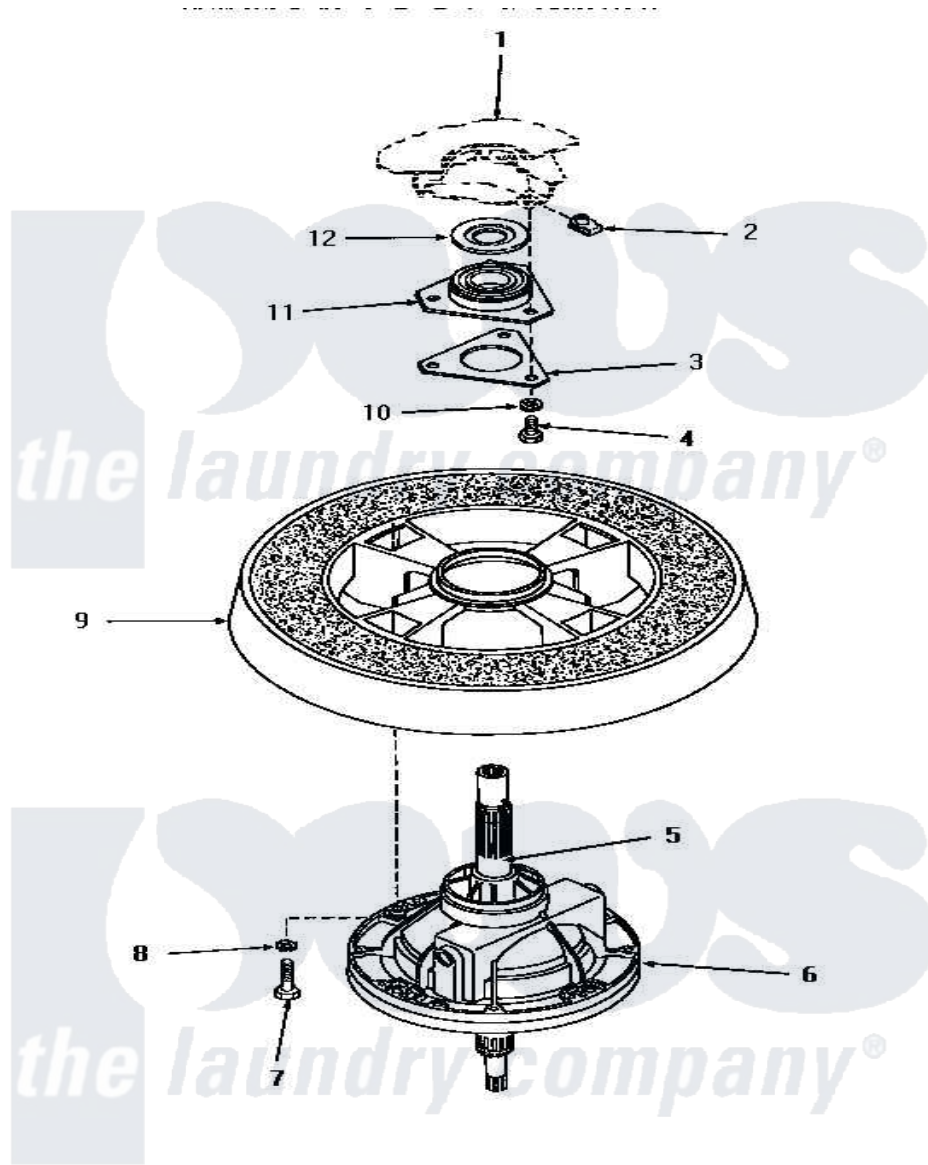

Amana HA6471 22 - TRANSMISSION ASSY & BALANCE RING

TRANSMISSION ASSEMBLY AND BALANCE RING

Amana Residential Amana HA6471 Washer Parts Parts Diagram 22 - TRANSMISSION ASSY & BALANCE RING

[Click on the part number to view part](#)

Item	Original Part Number	Replaced By	Status	Part Description
1	Y00000000		Not Available	SEE NOTE OUTER TUB
2	27222			Nut, Retainer 5/16-18
3	27166		Not Available	WASHER, BEARING HOUSING
4	01355		Not Available	SCREW
5	27604P			Never-Seeze 1 Oz Tube
6	30946		Not Available	TRANSMISSION ASSEMBLY
7	27200		Not Available	CAP SCREW
8	02431			Lockwasher, 1/4 Ext Shk
9	Y29117		Not Available	ASSY, BALANCE RING-COMPL
10	04366			Lockwasher, 5/16intshkp
11	27182	40004201P		Main Bearing Assembly
12	27187			Flinger