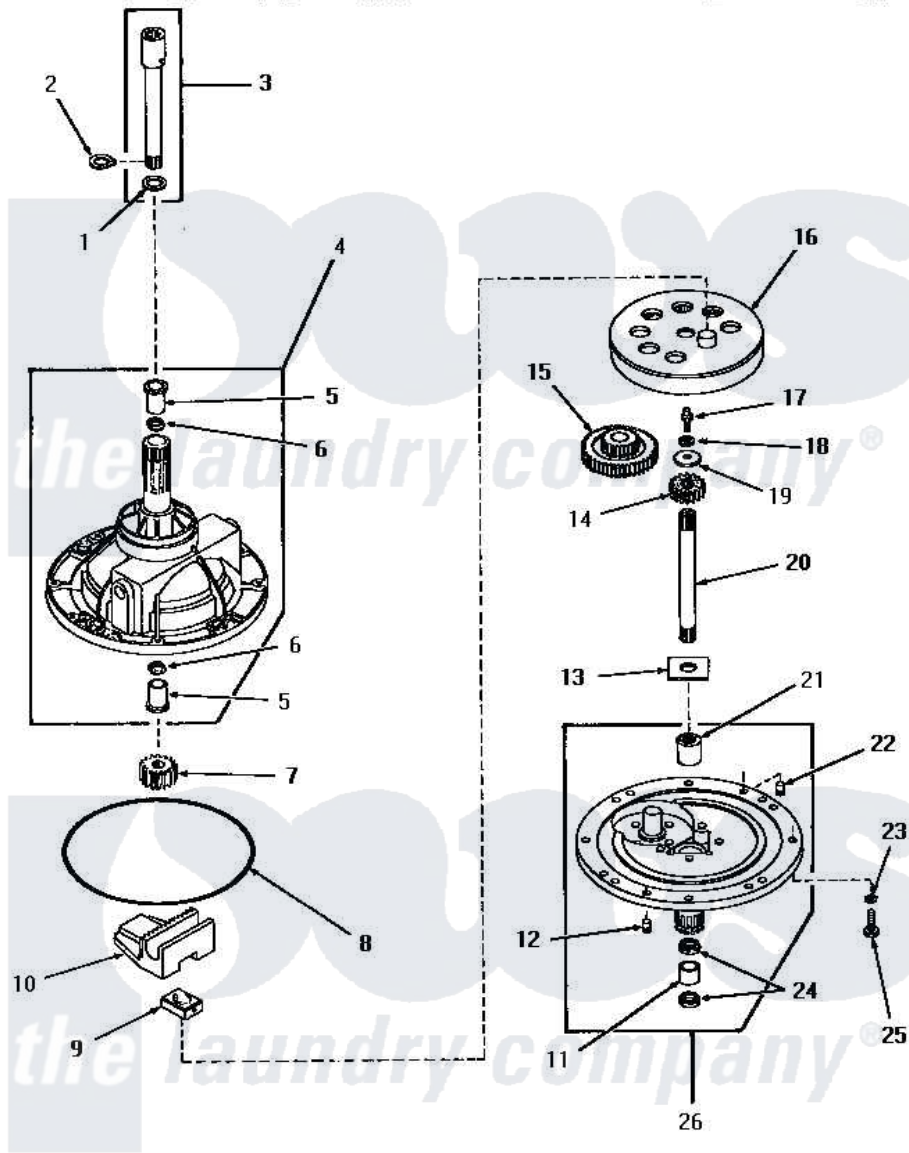

Amana HA7001 01 - 28430 TRANSMISSION ASSY COMPONENTS

COMPONENTS FOR 28430 TRANSMISSION ASSEMBLY

Amana [Residential Amana HA7001 Washer Parts](#) Parts Diagram 01 - 28430 TRANSMISSION ASSY COMPONENTS
 Click on the part number to view part

Item	Original Part Number	Replaced By	Status	Part Description
1	Y00000000		Not Available	SEE NOTE SHIM WASHER -- (SEE NOTE)
2	27197			Ring, Retaining
3	368P3			Kit, Coupling And Shaft
4	27191		Not Available	TRANSMISSION CASE ASSEMBLY
"	28435		Not Available	TRANSMISSION CASE ASSEMBLY
5	27021		Not Available	BEARING
6	Y28114	40042701		Seal- Oil
7	27003			Pinion, Agitator
8	27028			Gasket, Transmission Re
"	28434P		Not Available	LOCTITE
9	26493			Slide
10	Y27001	Y31526		Rack
11	27022			Bearing
12	27172			Pin, Dowel

13	27016		Washer
14	29156		Pinion, Input
15	27002		Gear, Reduction
16	26577		Assembly, Gear And Stud
17	27030	Not Available	SCREW, 1/4-20 SPECIAL
18	21456		Lockwasher, 1/4 Intshkp
19	26509	40041501	Washer
20	27081	27081P	Shaft Input Package
21	27026	Not Available	COVER TRANSMISSION
22	27172		Pin, Dowel
23	02431		Lockwasher, 1/4 Ext Shk
24	Y28114	40042701	Seal- Oil
25	20253		Screw, Cap-1/4-20 X 1"
26	27192	Not Available	TRANSMISSION COVER ASSEMBLY
NI	27243	27243P	Oil, CW Transmission F-