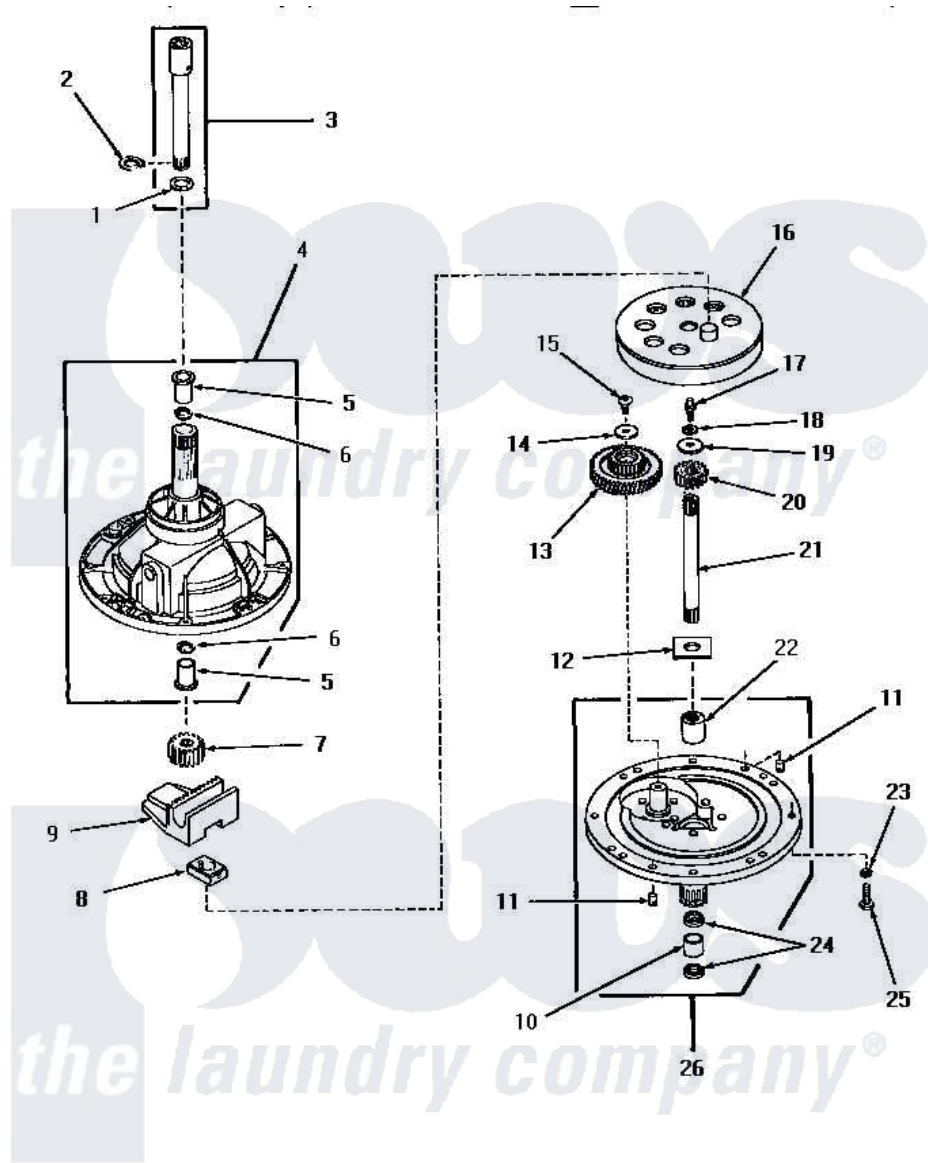

Amana HA7001 02 - 30123 & 30946 TRANSMISSION ASSEMBLIES

COMPONENTS FOR 30123 and 30946 TRANSMISSION ASSEMBLIES

Amana [Residential Amana HA7001 Washer Parts](#) Parts Diagram 02 - 30123 & 30946 TRANSMISSION ASSEMBLIES
 Click on the part number to view part

Item	Original Part Number	Replaced By	Status	Part Description
1	Y00000000		Not Available	SEE NOTE SHIM WASHER -- (SEE NOTE)
2	27197			Ring, Retaining
3	368P3			Kit, Coupling And Shaft
4	28435		Not Available	TRANSMISSION CASE ASSEMBLY
5	27021		Not Available	BEARING
6	Y28114	40042701		Seal- Oil
7	27003			Pinion, Agitator
8	26493			Slide
9	Y27001	Y31526		Rack
10	27022			Bearing
11	27172			Pin, Dowel
12	27016			Washer
13	29161			Gear, Reduction
14	29260		Not Available	WASHER
15	29273			Screw, 1/4-20 X 3/8

16	26577		Assembly, Gear And Stud
17	27030	Not Available	SCREW, 1/4-20 SPECIAL
18	21456		Lockwasher, 1/4 Intshkp
19	26509	40041501	Washer
20	Y29160		Pinion, Drive
21	27081	27081P	Shaft Input Package
22	30893	WR2X4924	Shim
23	02431		Lockwasher, 1/4 Ext Shk
24	Y28114	40042701	Seal- Oil
25	20253		Screw, Cap-1/4-20 X 1"
26	30945	Not Available	ASSY, TRANSMISSION COVExREPLACE
NI	27243	27243P	Oil, CW Transmission F-
"	28434P	Not Available	LOCTITE