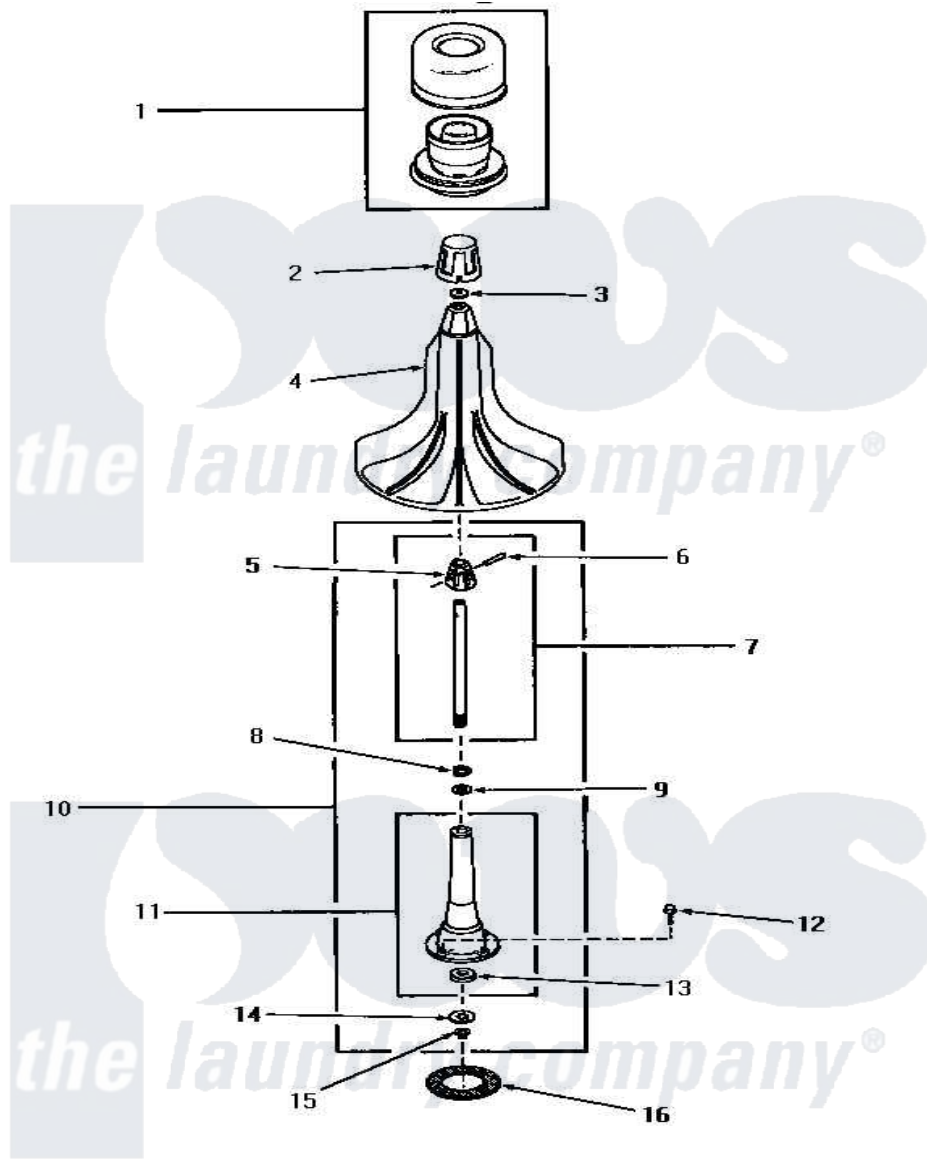

Amana HA7001 03 - AGITATOR & POST

AGITATOR AND POST

Amana [Residential Amana HA7001 Washer Parts](#) Parts Diagram 03 - AGITATOR & POST
 Click on the part number to view part

Item	Original Part Number	Replaced By	Status	Part Description
1	27707		Not Available	ASSY,DISPENSER-FABRIC
2	27138		Not Available	ASSY,AGITATOR CAP
3	27189			Washer, Agitator Cap
4	27120		Not Available	ASSY,AGITATOR
5	27174		Not Available	DRIVE BLOCK
6	20243			Pin, Taper
7	28091			Assembly, Agitator Shaft anddr
8	20057	222T017P01		Washer FIB 21/32 ID X 1156 OD X 1/8
9	04704			Washer, .630idx1.125odx
10	28934		Not Available	AGITATOR POST ASSEMBLY
11	28933		Not Available	AGITATOR POST
12	27202	W10116787		Screw
13	10429		Not Available	WASHER,THRUST
14	27164			Washer, Spline
15	27197			Ring, Retaining