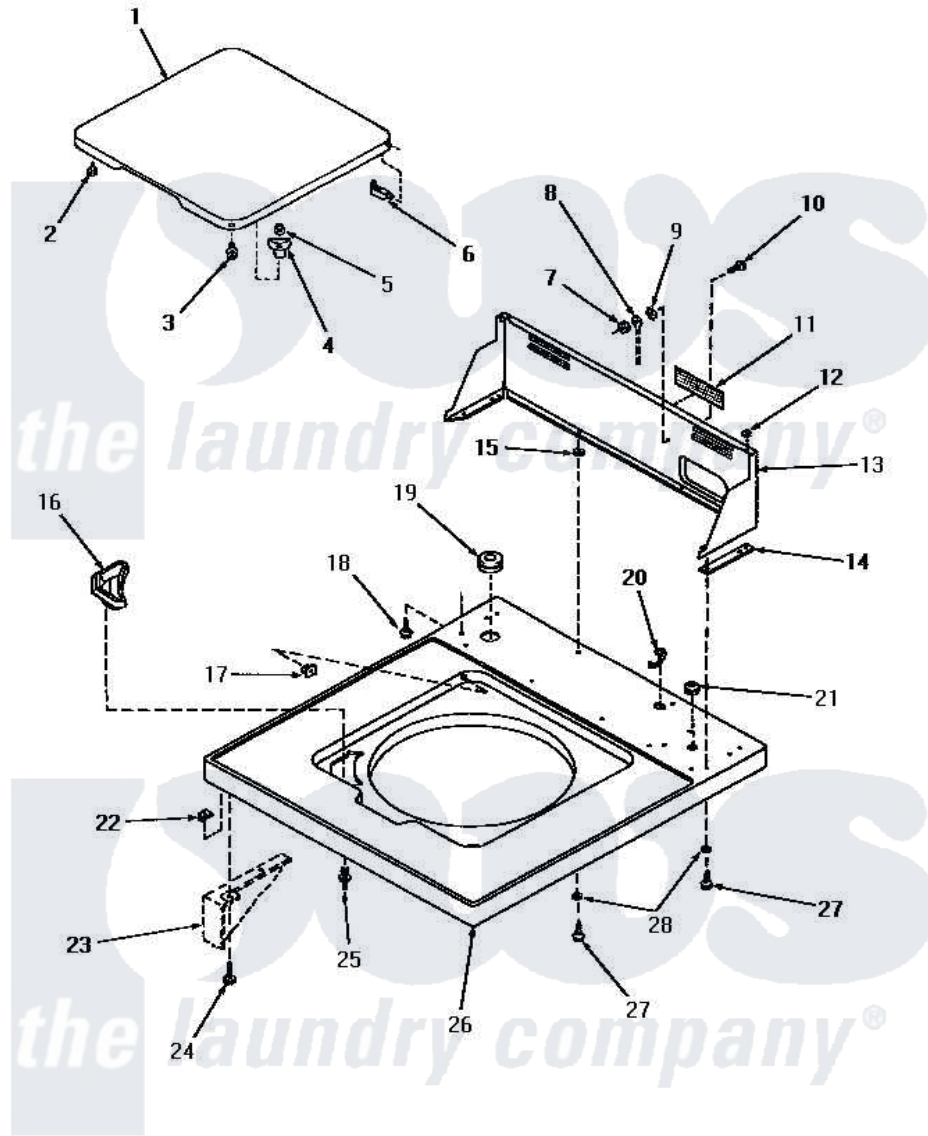

# Amana HA7001 05 - CABINET TOP, LOADING DOOR & CONTROL HOOD

## CABINET TOP, LOADING DOOR AND CONTROL HOOD

Amana [Residential Amana HA7001 Washer Parts](#) Parts Diagram 05 - CABINET TOP, LOADING DOOR & CONTROL HOOD

[Click on the part number to view part](#)

| Item | Original Part Number  | Replaced By              | Status        | Part Description   |
|------|-----------------------|--------------------------|---------------|--|
| "    | NOTE:                 |                          | Not Available | 2. SIPHON BREAK KIT MUST BE INSTALLED IN DRAIN HOSE IF THE DRAIN RECEPTACLE IS LOWER THAN THE CABINET TOP OF THE WASHER. |
| 1    | 27665W                |                          | Not Available | LOADING DOOR, WHITE  |
| "    | 27665A                |                          | Not Available | ASSY, LID  |
| "    | 27665K                |                          | Not Available | LOADING DOOR, COFFEE   |
| "    | 27665H                |                          | Not Available | LOADING DOOR, HARVEST GOLD   |
| "    | 27665L                |                          | Not Available | LOADING DOOR, ALMOND   |
| 2    | 21685                 | <a href="#">40038001</a> |               | Bumper   |
| 3    | 27203                 |                          | Not Available | ASSY,SCREW & WASHER  |
| 4    | <a href="#">27149</a> |                          |               | Catch, Lid Switch  |
| 5    | <a href="#">21752</a> |                          |               | Nut, 8-32 Hex Brilock  |
| 6    | 27626                 |                          | Not Available | HINGE,HIDDEN   |
| 7    | 03673                 |                          | Not Available | NUT  |