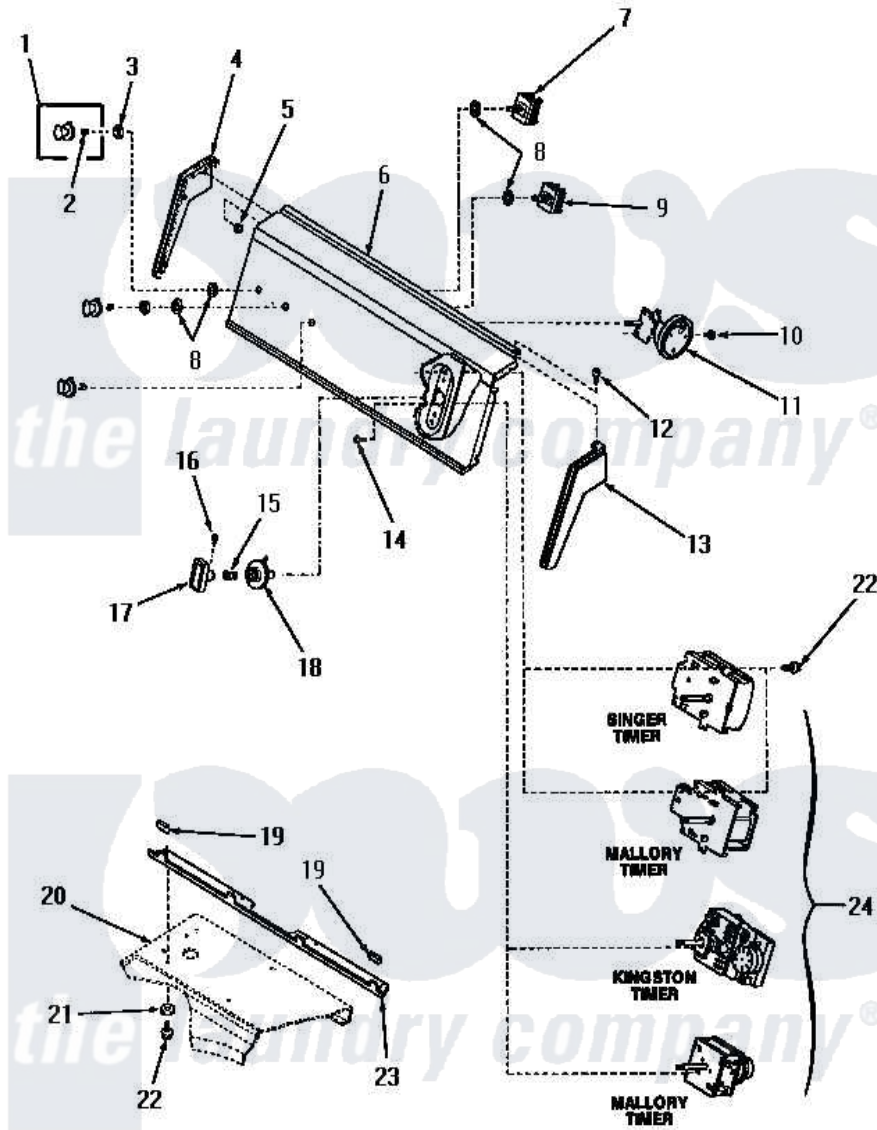

# Amana HA7001 06 - CONTROL PANEL & CONTROLS

**CONTROL PANEL AND CONTROLS**

Amana [Residential Amana HA7001 Washer Parts](#) Parts Diagram 06 - CONTROL PANEL & CONTROLS  
 Click on the part number to view part

Item	Original Part Number	Replaced By	Status	Part Description
"	NOTE:		Not Available	USE SHIM WASHER AS REQUIRED TO OBTAIN A MINIMUM OF .005 INCH TO A MAXIMUM OF .015 INCH CLEARANCE BETWEEN COUPLING AND FLANGED BEARING.
1	28124		Not Available	ASSY,KNOB-SWITCH
2	10519		Not Available	RETAINER
3	57584		Not Available	NUT
4	25124		Not Available	CONTROL HOOD END, LEFT
5	25126	<a href="#">5303284616</a>		Clip
6	28149		Not Available	PANEL,CONTROL
"	29003		Not Available	ASSY,CONTROL PANEL
7	24392		Not Available	SWITCH TEMP
8	<a href="#">91176</a>			Lockwasher, 3/8 Intshkp
9	27500		Not Available	SWITCH,SPEED SELECTOR
10	23962	<a href="#">W10116760</a>		Screw
11	<a href="#">27778</a>			Switch, Pressure

12	25232		Not Available	SCREW,8AB-18X7/8 OVAL
13	25123		Not Available	CONTROL HOOD END, RIGHT
14	<a href="#">70212</a>			Screw, 8-32 X 5/32 RD H
15	<a href="#">26319</a>			Spring
16	<a href="#">26318</a>			Screw, 8-32 X 1/4 Set S
17	28120		Not Available	TIMER KNOB
18	28287		Not Available	TIMER KNOB INDICATOR
19	24859		Not Available	SLEEVE,SUPPORT ANGLE
20	Y00000000		Not Available	SEE NOTE CABINET TOP
21	<a href="#">20493</a>			Washer, 11/64 ID x 3/8 OD
22	23962	<a href="#">W10116760</a>		Screw
23	23360		Not Available	ANGLE
24	27693	<a href="#">27693R</a>		Timer
"	28919		Not Available	TIMER,115/60-4 CYCLE