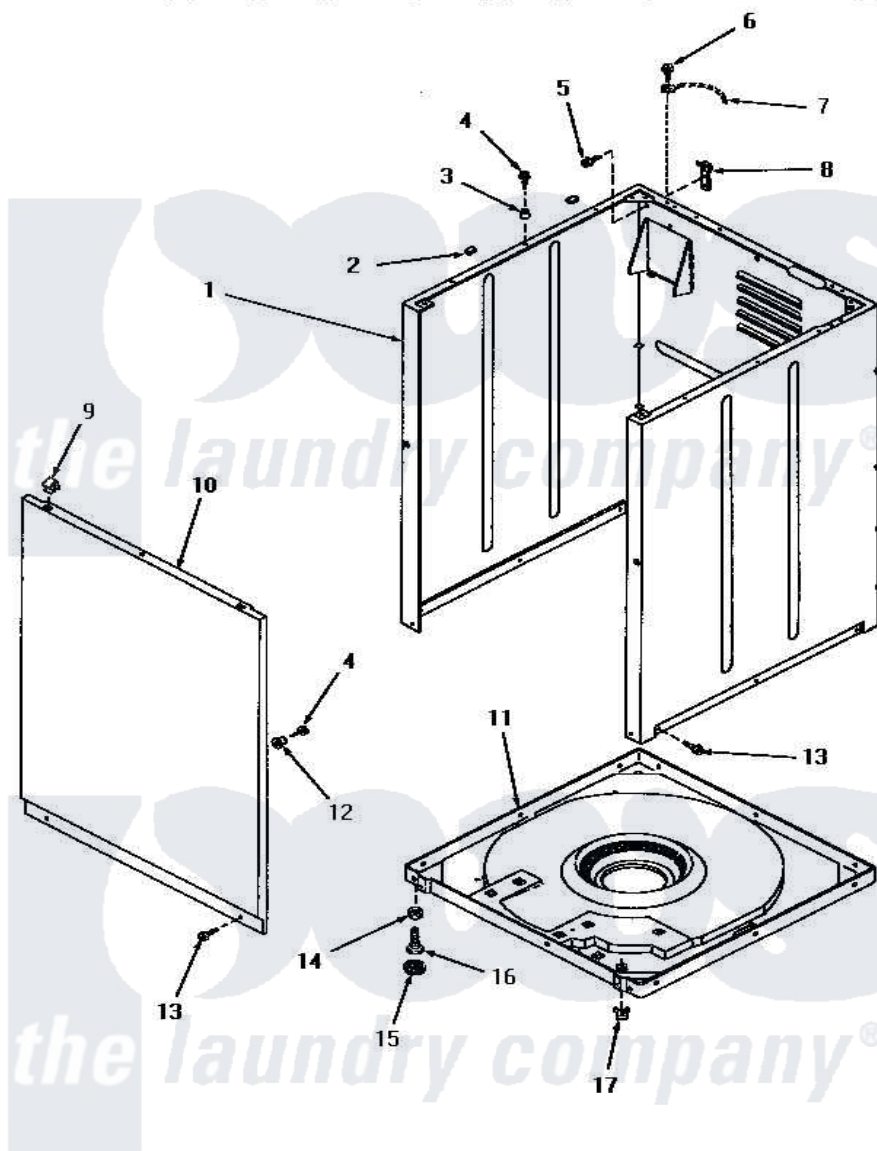

# Amana HA7001 07 - FRONT PANEL, CABINET & BASE

## FRONT PANEL, CABINET AND BASE

Amana [Residential Amana HA7001 Washer Parts](#) Parts Diagram 07 - FRONT PANEL, CABINET & BASE  
 Click on the part number to view part

Item	Original Part Number	Replaced By	Status	Part Description
1	27092W		Not Available	CABINET, WHITE
"	27092L	<a href="#">38612LP</a>		Kit Service Cabinet
"	29168W	<a href="#">38612WP</a>		Kit-Servic
"	29168A		Not Available	CABINET, AVOCADO
"	27092A		Not Available	CABINET, AVOCADO
"	29168L		Not Available	CABINET, ALMOND
"	29168H		Not Available	CABINET, HARVEST GOLD
"	27092K		Not Available	CABINET, COFFEE
"	29168K		Not Available	CABINET, COFFEE
"	27092H		Not Available	CABINET, HARVEST GOLD
2	<a href="#">Y56128</a>			Pad, Bumper
3	56079	<a href="#">505187</a>		Locator, Panel
4	56086	<a href="#">Y014874</a>		Screw, Idler Arm And Sleeve
5	51780	<a href="#">3390631</a>		Screw, 10-16 X 3/8
6	56392		Not Available	SCREW,8-18 X 3/8 TAPPI
7	Y00000000		Not Available	SEE NOTE GROUND WIRE, GREEN

8	<a href="#">Y27103</a>		Hinge, Hold-Down Lug
9	28835	<a href="#">22001650</a>	Fastener, Spring
10	27072A		Not Available
"	27072K		Not Available
"	27072H		Not Available
"	27072L	<a href="#">32708LP</a>	Panel, Front
"	27072W		Not Available
11	29757		Not Available
12	<a href="#">28102</a>		Locator, Panel
13	27196	<a href="#">27001200</a>	Screw
14	Y21899	<a href="#">40038101</a>	Nut, Leg
15	21749	<a href="#">40016001</a>	Foot, Rubber
16	20409	<a href="#">22003428</a>	Leg, Adjustable
17	28837		Not Available
NI	<a href="#">26594P</a>		Grease, Silicone - 2 Oz Tube