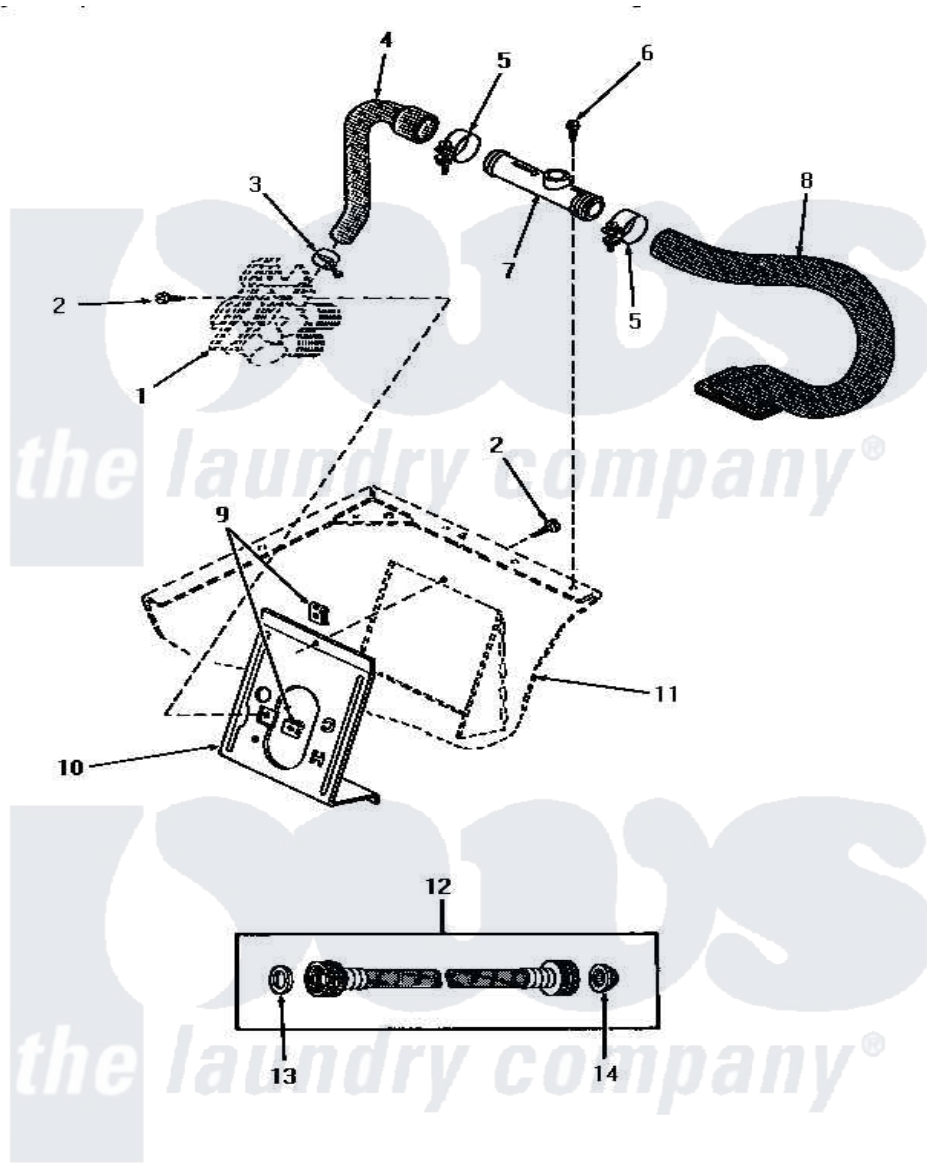

Amana HA7001 08 - INLET/FILL HOSE/BACK FL PREVENTER & BRKT

**INLET HOSE, FILLER HOSE, BACK FLOW PREVENTER
AND MIXING VALVE MOUNTING BRACKET
(through Serial No. N3805084)**

Amana [Residential Amana HA7001 Washer Parts](#) Parts Diagram 08 - INLET/FILL HOSE/BACK FL PREVENTER & BRKT

[Click on the part number to view part](#)

Item	Original Part Number	Replaced By	Status	Part Description
1	Y00000000		Not Available	SEE NOTE MIXING VALVE
2	56392		Not Available	SCREW,8-18 X 3/8 TAPPI
3	27643	596669		Clamp, Manifold
4	27183			Hose, Mixing Valve
5	27152		Not Available	CLAMP HOSE
6	23962	W10116760		Screw
7	27118	34280		Assembly, Backflow Prevento
8	27231		Not Available	HOSE
9	54038			NUt, Speed U-Type
10	27126	39407		Bracket, Valve
11	Y00000000		Not Available	SEE NOTE CABINET
12	28330	202860		Inlet Hose Assembly
13	20290	Y013783		Washer, Inlet Hose
14	28605	22002960		Strainer, Washer Inlet