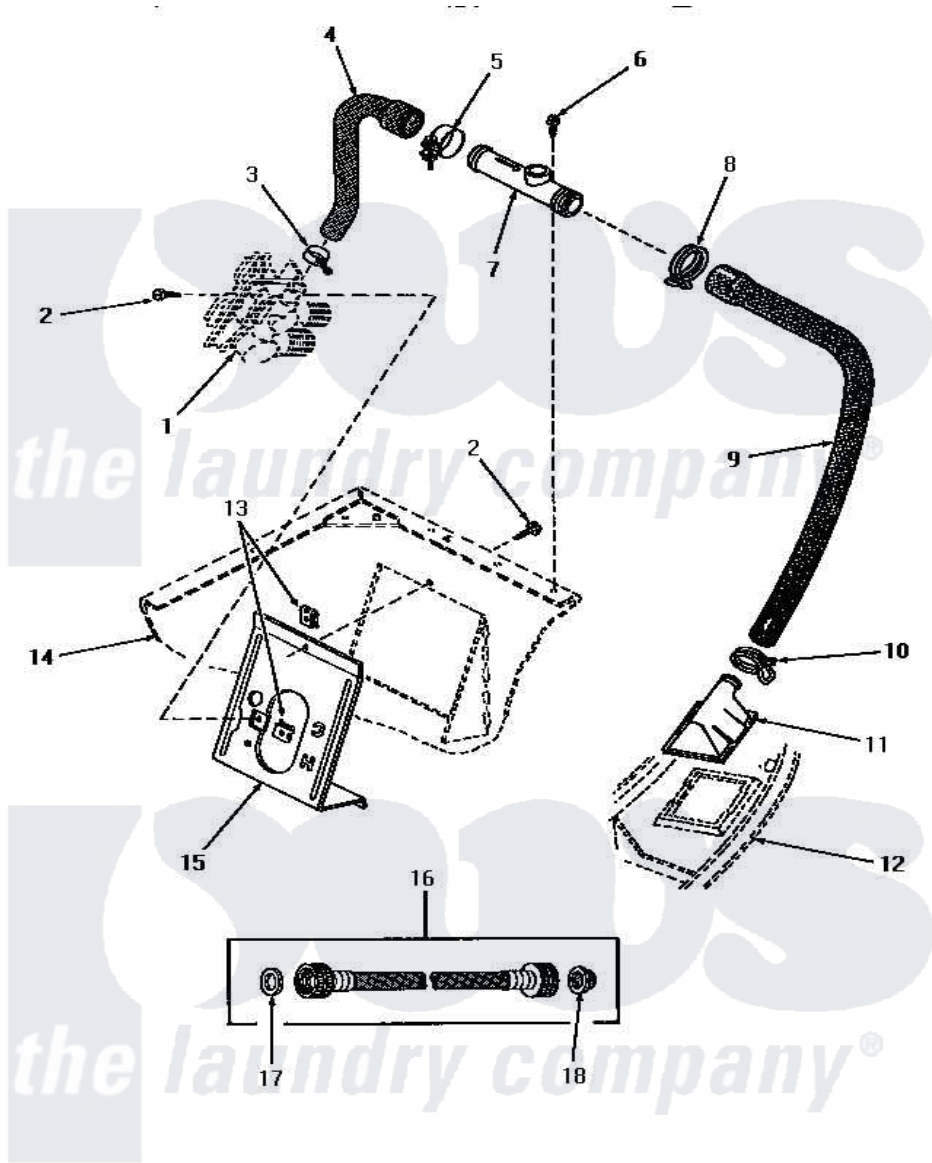

Amana HA7001 09 - INLET/FILL HOSE/BACK FL PREVENTER & BRKT

**INLET HOSE, FILLER HOSE, BACK FLOW PREVENTER
AND MIXING VALVE MOUNTING BRACKET
(starting with Serial No. N3605085)**

Amana [Residential Amana HA7001 Washer Parts](#) Parts Diagram 09 - INLET/FILL HOSE/BACK FL PREVENTER & BRKT

[Click on the part number to view part](#)

Item	Original Part Number	Replaced By	Status	Part Description
1	Y00000000		Not Available	SEE NOTE MIXING VALVE
2	56392		Not Available	SCREW,8-18 X 3/8 TAPPI
3	27643	596669		Clamp, Manifold
4	27183			Hose, Mixing Valve
5	27152		Not Available	CLAMP HOSE
6	23962	W10116760		Screw
7	27118	34280		Assembly, Backflow Prevento
8	29176	285655		Clamp, Hose
9	29182		Not Available	HOSE,WATER INLET
10	29210			Hose Clamp
11	29154			Head, Water Inlet
12	Y00000000		Not Available	SEE NOTE OUTER TUB COVER
13	54038			NUt, Speed U-Type
14	Y00000000		Not Available	SEE NOTE CABINET
15	27126	39407		Bracket, Valve

16	28330	202860	Inlet Hose Assembly
17	20290	Y013783	Washer, Inlet Hose
18	28605	22002960	Strainer, Washer Inlet