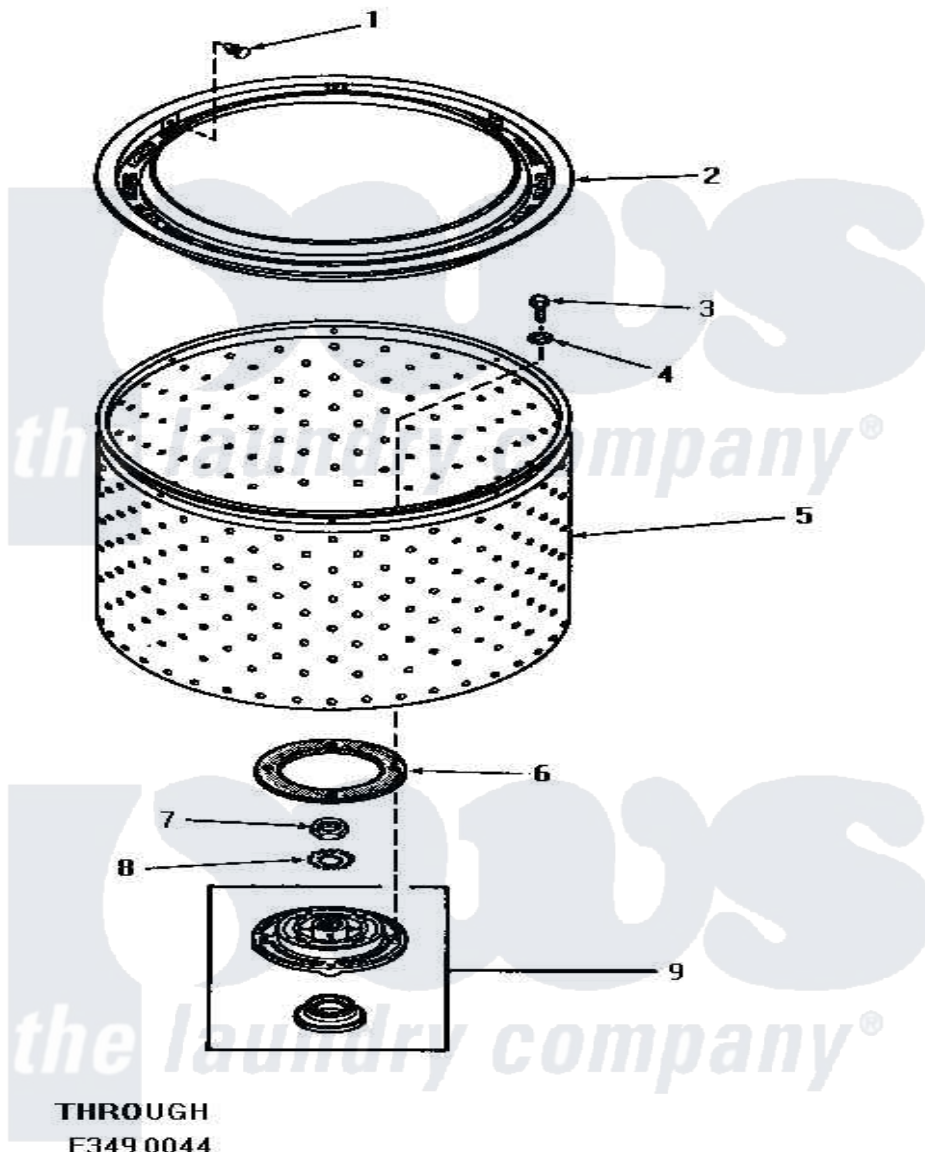

Amana HA7001 10 - LINT FILTER, WASHTUB & HUB

LINT FILTER, WASHTUB AND HUB

Amana [Residential Amana HA7001 Washer Parts](#) Parts Diagram 10 - LINT FILTER, WASHTUB & HUB
 Click on the part number to view part

Item	Original Part Number	Replaced By	Status	Part Description
1	29474			Fastener, Lint Filter
2	27123	33521		Filter Lint/Clothes Guard
3	27202	W10116787		Screw
4	28094			Gasket
5	27074			Motor
"	27073		Not Available	WASHTUB, PORCELAIN
6	27125	39122		Gasket, Washtub
7	Y29220	40016301		Nut, Lock
8	27163			Lockwasher
9	28780	356P3		Kit, Seal-Washer