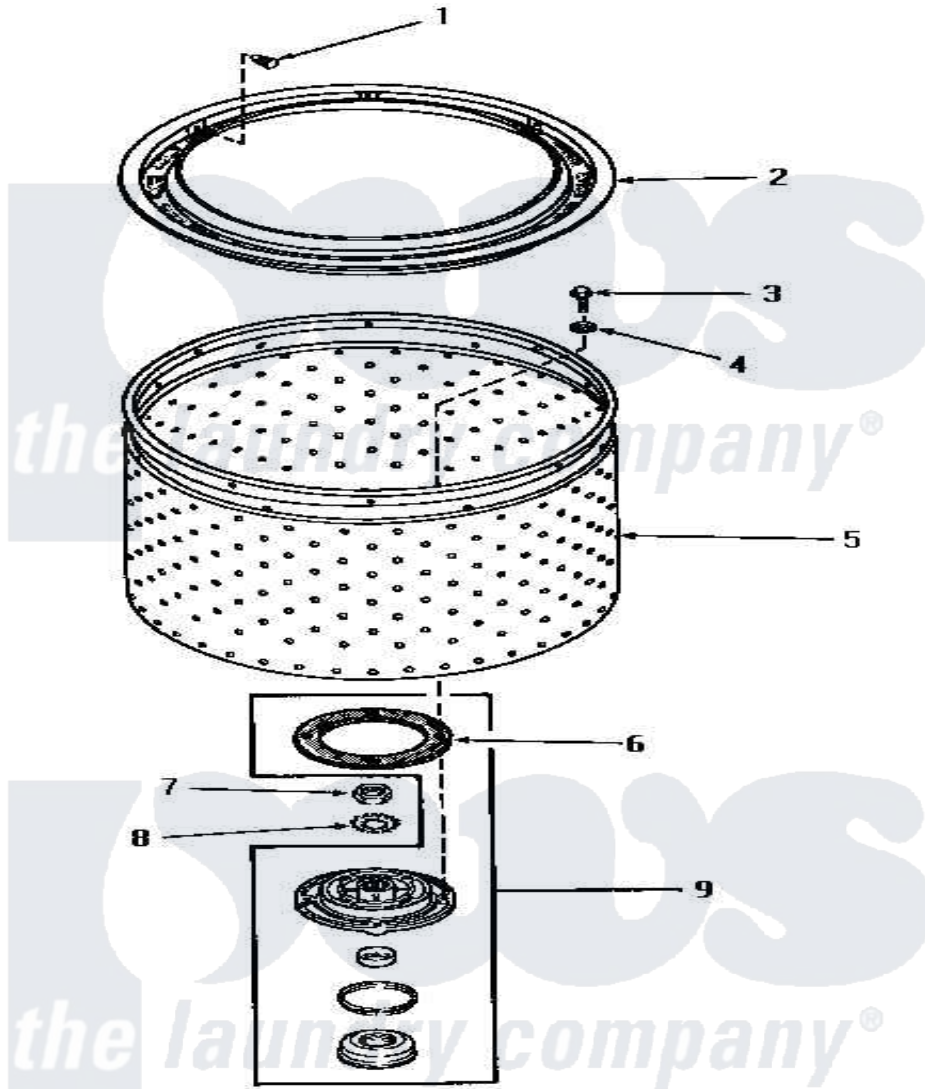

Amana HA7001 11 - LINT FILTER, WASHTUB & HUB

STARTING
F349 0045

LINT FILTER, WASHTUB AND HUB

[Amana Residential Amana HA7001 Washer Parts](#) Parts Diagram 11 - LINT FILTER, WASHTUB & HUB
Click on the part number to view part

Item	Original Part Number	Replaced By	Status	Part Description
1	29474			Fastener, Lint Filter
2	27123	33521		Filter Lint/Clothes Guard
3	27202	W10116787		Screw
4	28094			Gasket
5	28138		Not Available	WASHTUB, STAINLESS STEEL
"	29074	39252P		Wash Tub
6	27125	39122		Gasket, Washtub
7	Y29220	40016301		Nut, Lock
8	27163			Lockwasher
9	356P3			Kit, Seal-Washer