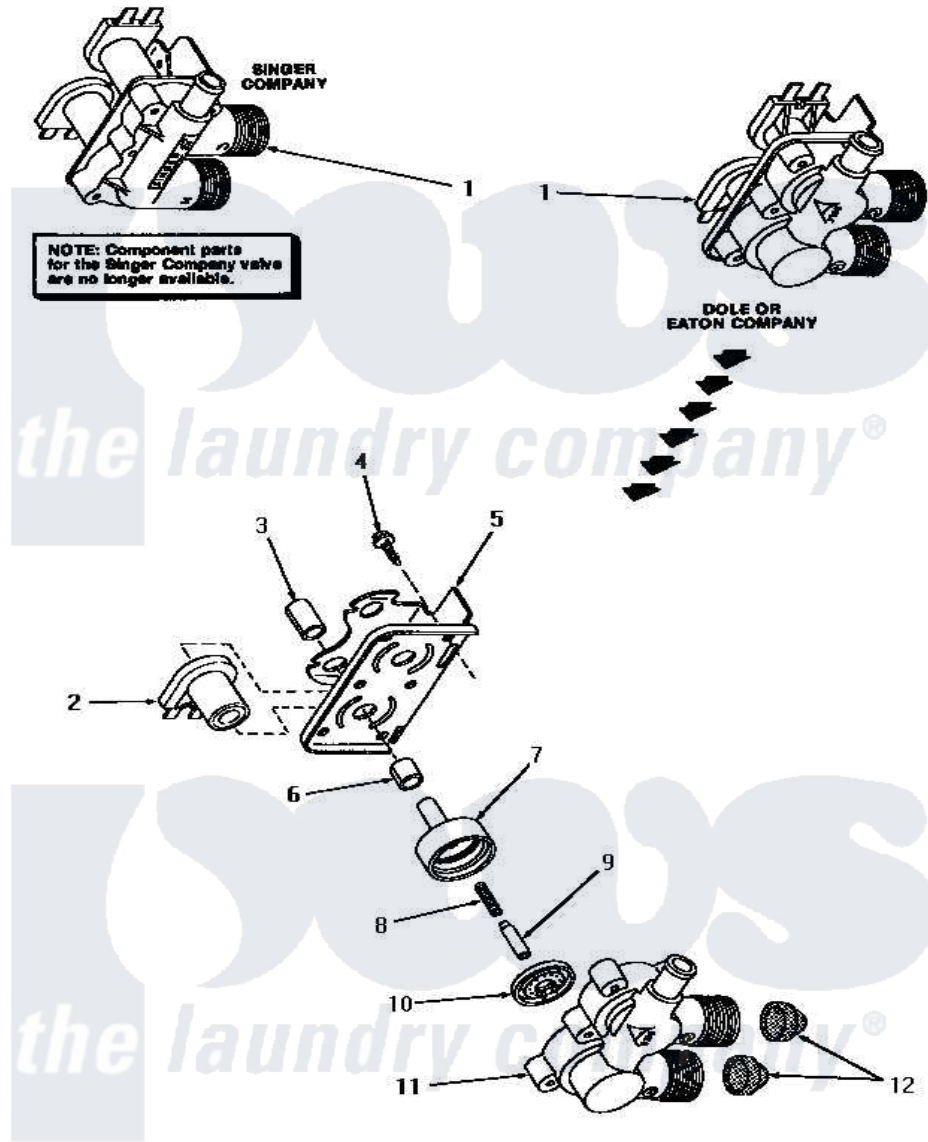

Amana HA7001 12 - MIXING VALVE ASSY

MIXING VALVE ASSEMBLY

Amana [Residential Amana HA7001 Washer Parts](#) Parts Diagram 12 - MIXING VALVE ASSY
 Click on the part number to view part

Item	Original Part Number	Replaced By	Status	Part Description
1	27156	33930		Valve, Mixing
2	24126	33930		Valve, Mixing
3	24128		Not Available	SLEEVE, LONG
4	25817C		Not Available	SCREW
5	Y24158		Not Available	MOUNTING BRACKET
6	24129		Not Available	SLEEVE, SHORT
7	24130			Guide, Armature
8	24131		Not Available	SPRING
9	24132		Not Available	ARMATURE
10	24134		Not Available	DIAPHRAGM
11	Y24159	33930		Valve, Mixing
12	24122	22002960		Strainer, Washer Inlet