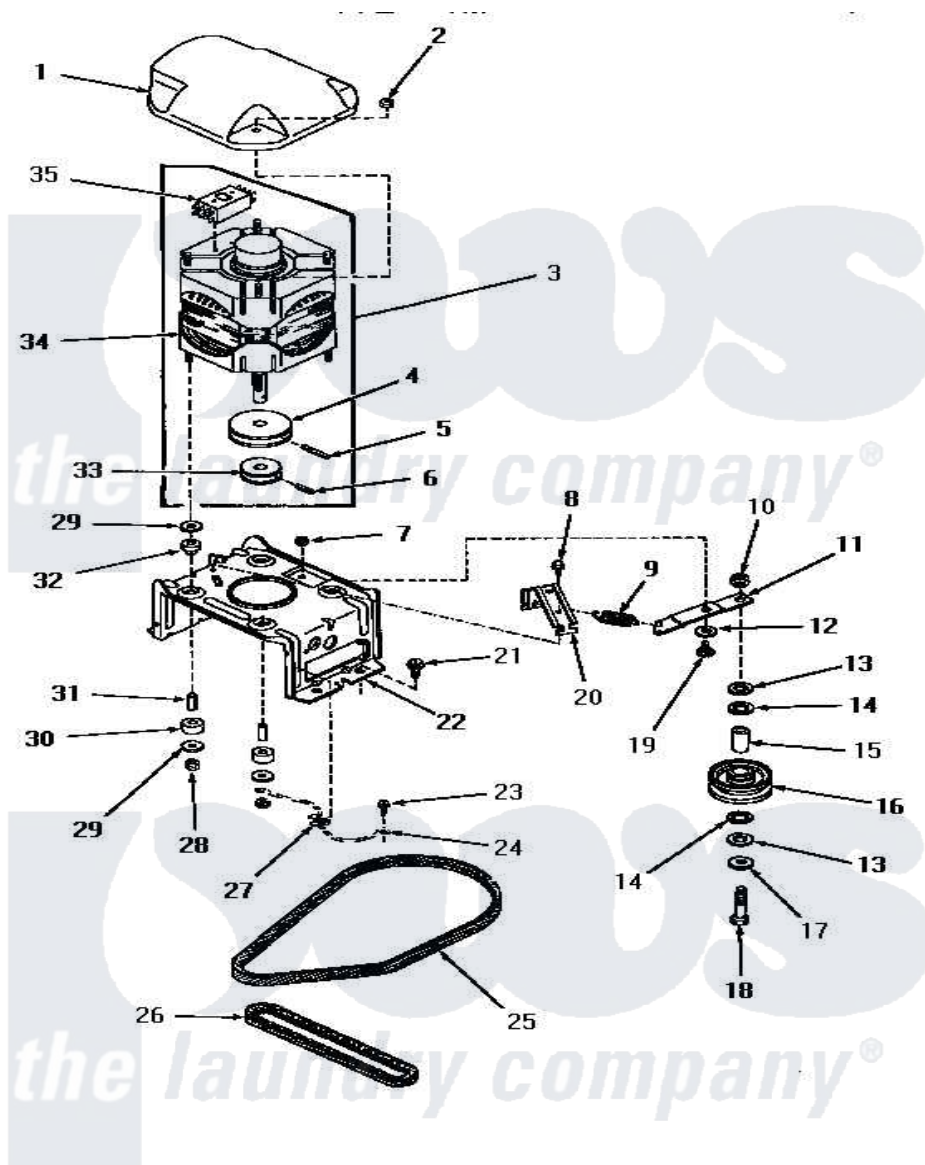

Amana HA7001 13 - MOTOR, MTG BRACKET, BELTS & IDLER ASSY

MOTOR, MOUNTING BRACKET, BELTS AND IDLER ASSEMBLY
(through Serial No. C3486773)

Amana [Residential Amana HA7001 Washer Parts](#) Parts Diagram 13 - MOTOR, MTG BRACKET, BELTS & IDLER ASSY
Click on the part number to view part

Item	Original Part Number	Replaced By	Status	Part Description
1	27136			Shield, Motor
2	27201			Locknut
3	27179	27179P		Motor-Drve
4	27171		Not Available	PULLEY,MOTOR
5	23750			Pin, Roll
6	10416			Pin, Roll
7	52566	27001225		Nut, Jam Mid Lock 1/4-20
8	56264	27001200		Screw
9	27928		Not Available	SPRING
10	56156	358160		Nut
11	27135			Lever, Idler
12	81392	40054701		Washer
13	28018		Not Available	WASHER
14	27210		Not Available	WASHER
15	27601		Not Available	BEARING
16	27212	R9900487		Sheet

17	27211	Not Available	WASHER
18	27209		Bolt
19	27229	40038901	Screw, 1/4-20
20	27929		Xarm Spring
21	27157		Screw, 10-24 X 5/8 Spec
22	27112	Not Available	MOTOR MOUNTING BRACKET
23	26592	Not Available	HEX HEAD SCREW
24	Y00000000	Not Available	SEE NOTE GROUND WIRE, GREEN
25	27246	R9900487	Sheet
26	27155		Belt, Pump
27	Y00161	B5733302	Clip, Ground
28	23604		Nut, Hex 10-32 Lock
29	03888	Not Available	WASHER
30	01953	Not Available	WASHER,LOWER MOTOR MOU
31	27181	Not Available	SPACER,MOTOR
32	01952A		Mounting, Rubber
33	Y27104	Not Available	PULLEY,MOTOR
34	27772	27179P	Motor-Drve
35	24139	Not Available	SWITCH,MOTOR
"	24140	Not Available	SWITCH,MOTOR
"	24142	Not Available	SWITCH,MOTOR
"	Y24149		Switch, Motor
NI	258P3	Not Available	KIT,CAPACITOR