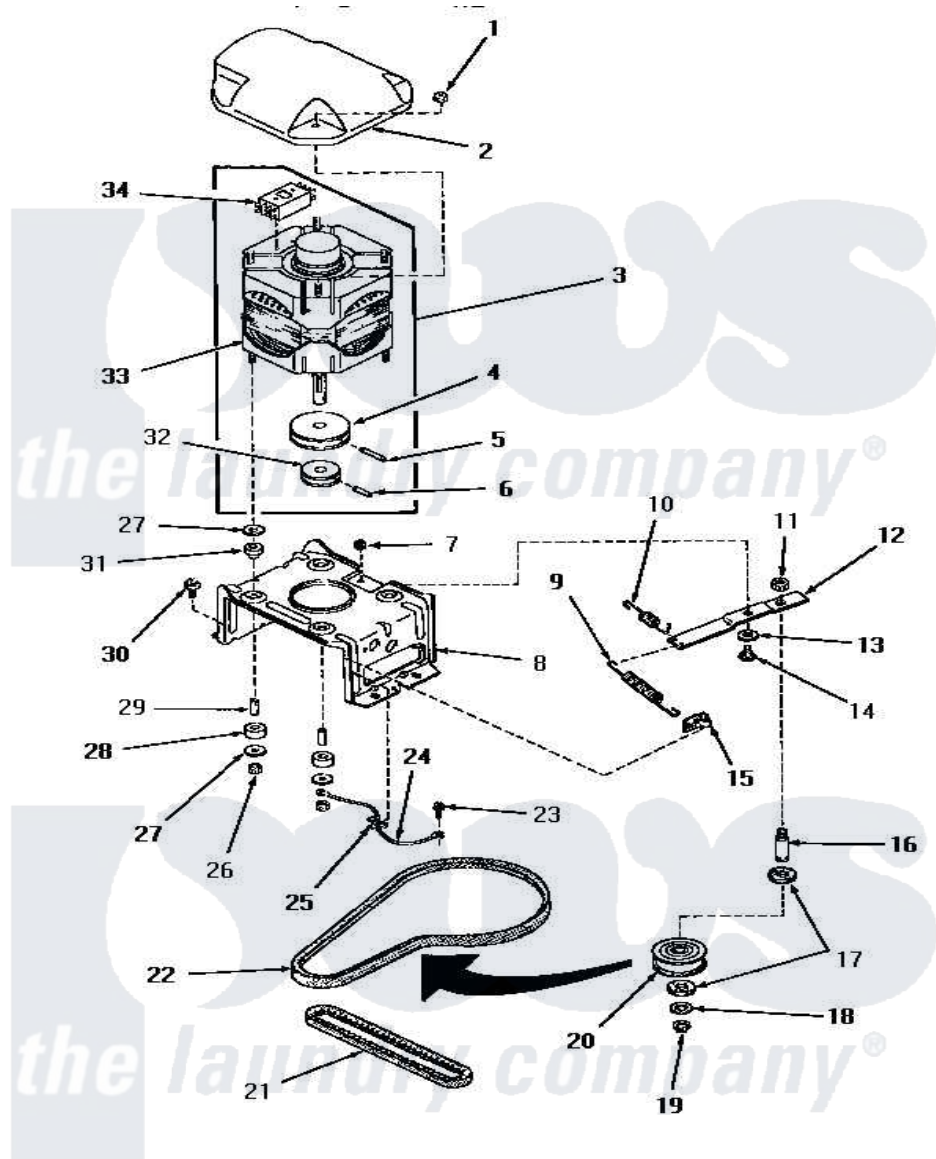

Amana HA7001 14 - MOTOR, MTG BRACKET, BELTS & IDLER ASSY

MOTOR, MOUNTING BRACKET, BELTS AND IDLER ASSEMBLY
(starting with Serial No. C3486774)

Amana [Residential Amana HA7001 Washer Parts](#) Parts Diagram 14 - MOTOR, MTG BRACKET, BELTS & IDLER ASSY
Click on the part number to view part

Item	Original Part Number	Replaced By	Status	Part Description
1	27201			Locknut
2	27136			Shield, Motor
3	27179	27179P		Motor-Drve
4	27171		Not Available	PULLEY,MOTOR
5	23750			Pin, Roll
6	10416			Pin, Roll
7	52566	27001225		Nut, Jam Mid Lock 1/4-20
8	28791			Bracket, Motor Mount
9	28807	37366		Spring, Idler
10	30620		Not Available	SPRING,IDLER LEVER HEL
11	28803	2221070		Clamp, Nylon
12	31054	40041002		Lever, Idler
13	81392	40054701		Washer
14	27229	40038901		Screw, 1/4-20
15	28849			Clip, Spring
16	28802			Shaft, Idler

17	Y29443		Washer, Felt
18	52549		Washer, 501 ID X3/4 Odx
19	23748		Ring, Retaining
20	28800	Not Available	WHEEL, IDLER
21	27155		Belt, Pump
22	28808		Belt, Agitate And Spin
23	26592	Not Available	HEX HEAD SCREW
24	Y00000000	Not Available	SEE NOTE GROUND WIRE, GREEN
25	Y00161	B5733302	Clip, Ground
26	23604		Nut, Hex 10-32 Lock
27	03888	Not Available	WASHER
28	01953	Not Available	WASHER, LOWER MOTOR MOU
29	27181	Not Available	SPACER, MOTOR
30	27157		Screw, 10-24 X 5/8 Spec
31	01952A		Mounting, Rubber
32	Y27104	Not Available	PULLEY, MOTOR
33	27772	27179P	Motor-Drve
"	30895	27179P	Motor-Drve
34	24139	Not Available	SWITCH, MOTOR
"	24140	Not Available	SWITCH, MOTOR
"	30895A	30895AP	Switch Motor-W/Instr
"	30897A	30897AP	Switch- MO
"	24142	Not Available	SWITCH, MOTOR
"	Y24149		Switch, Motor
NI	20605	Not Available	LUBE, HI TEMPERATURE-56
"	258P3	Not Available	KIT, CAPACITOR