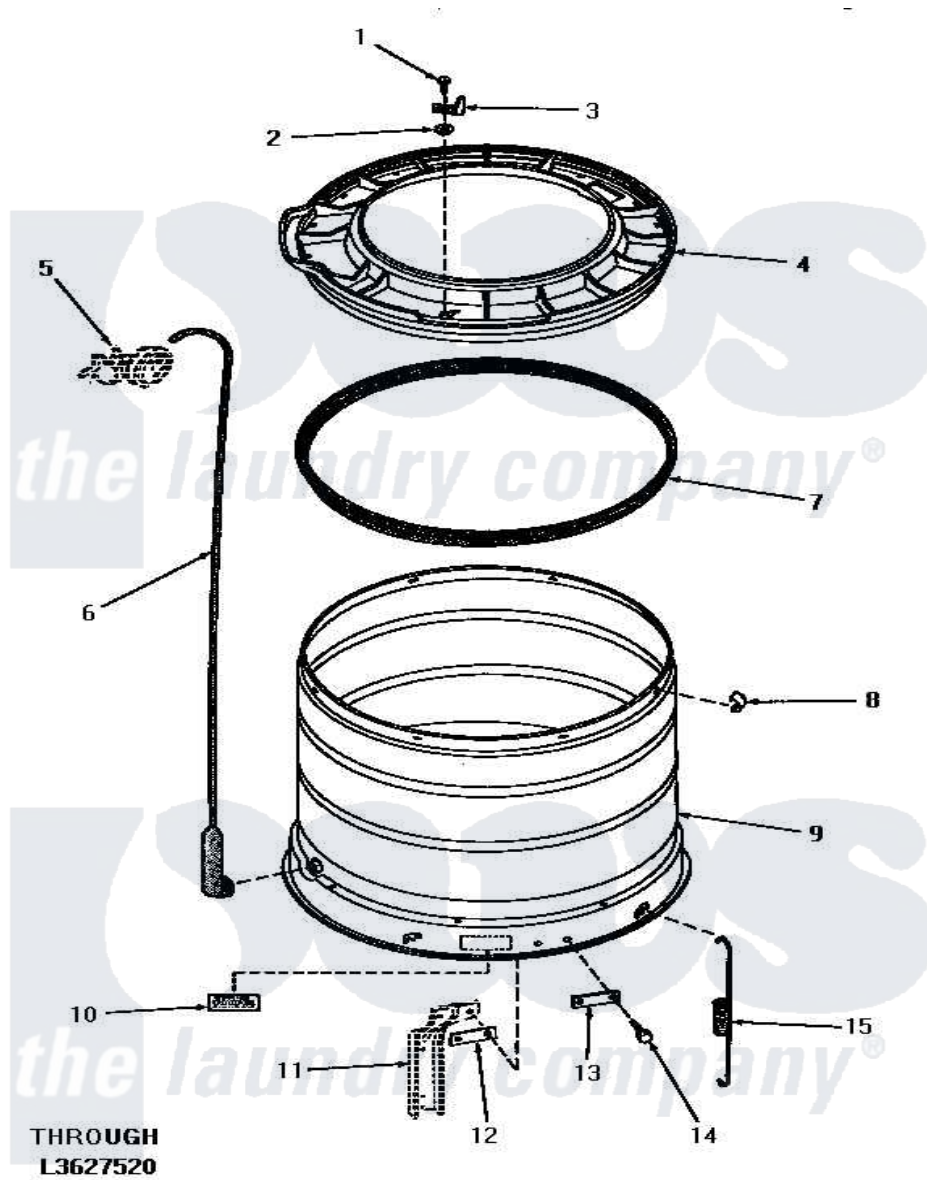

# Amana HA7001 15 - OUTER TUB, COVER & PRESSURE HOSE

THROUGH  
L3627520

## OUTER TUB, COVER AND PRESSURE HOSE

Amana [Residential Amana HA7001 Washer Parts](#) Parts Diagram 15 - OUTER TUB, COVER & PRESSURE HOSE  
Click on the part number to view part

Item	Original Part Number	Replaced By	Status	Part Description
1	25723	<a href="#">27001200</a>		Screw
2	<a href="#">03815</a>			Lockwasher, No.10 Ext Shk
3	<a href="#">27247</a>			Trigger, Out-Of-Bal Swi
4	27137	<a href="#">31153</a>		Cover Outer Tub
5	Y00000000		Not Available	SEE NOTE PRESSURE SWITCH
6	29077		Not Available	ASSY,PRESSURE FILL HOSxREPLACE
7	<a href="#">27184</a>			Gasket, Tub Cover
8	Y27017		Not Available	CLIP,SPRING
9	27071		Not Available	OUTER TUB
10	Y27195		Not Available	STICKER
11	Y00000000		Not Available	SEE NOTE SUPPORT LEG
12	<a href="#">27927</a>			Plate, Leg .032
13	<a href="#">27926</a>			Plate, Leg .063
14	27205	<a href="#">40128701</a>		Screw, 5/16-18 X .50
15	<a href="#">27239</a>			Spring, Leg