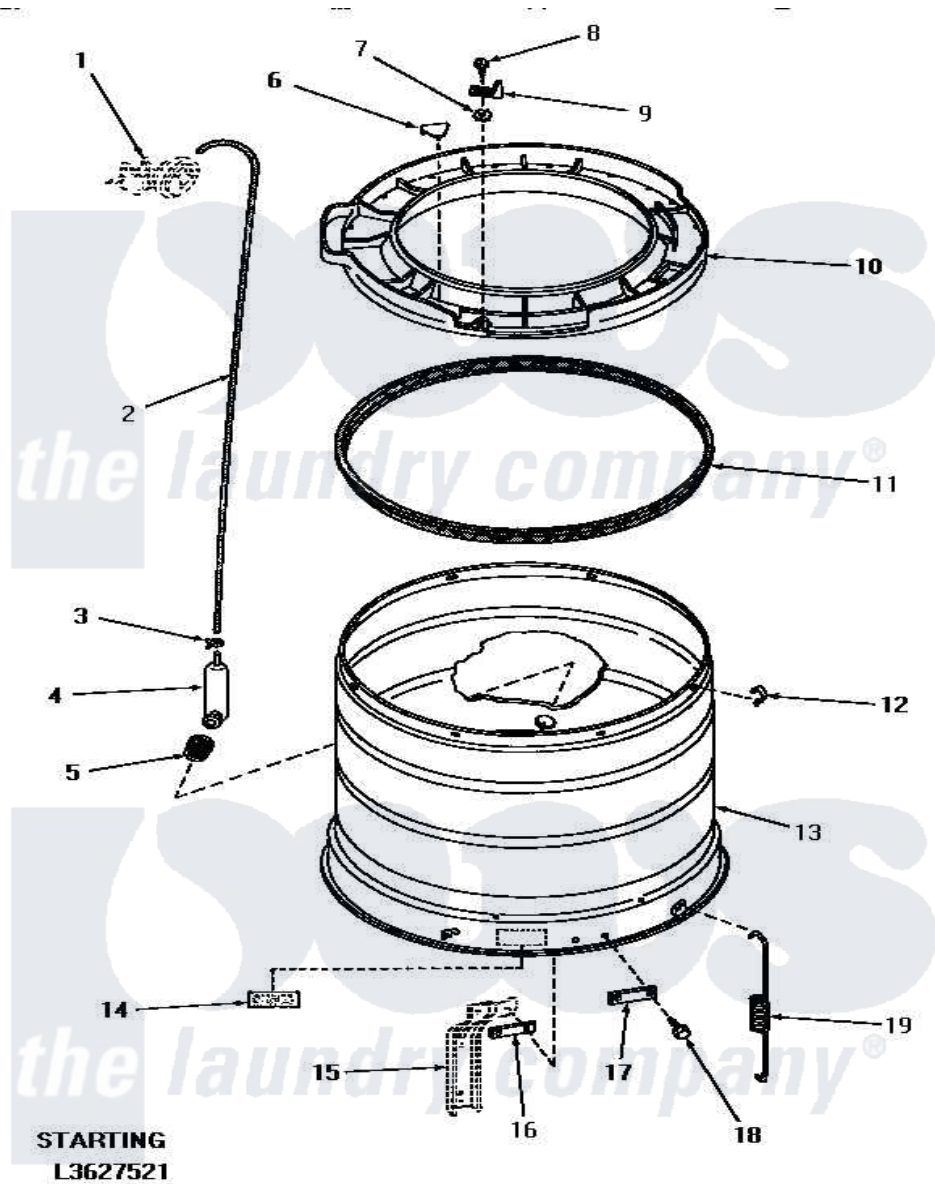

# Amana HA7001 16 - OUTER TUB, COVER & PRESSURE HOSE

## OUTER TUB, COVER AND PRESSURE HOSE

Amana [Residential Amana HA7001 Washer Parts](#) Parts Diagram 16 - OUTER TUB, COVER & PRESSURE HOSE  
 Click on the part number to view part

Item	Original Part Number	Replaced By	Status	Part Description
1	Y00000000		Not Available	SEE NOTE PRESSURE SWITCH
2	29213	<a href="#">39125</a>		Tubing 31
3	Y22294	<a href="#">596669</a>		Clamp, Manifold
4	29116		Not Available	PRESSURE ACCUMULATOR
5	29175	<a href="#">40037801</a>		Grommet
6	29901		Not Available	PLUG,SNAP-IN-OUTER TUB
7	<a href="#">03815</a>			Lockwasher, No.10 Ext Shk
8	25723	<a href="#">27001200</a>		Screw
9	<a href="#">27247</a>			Trigger, Out-Of-Bal Swi
10	29555	<a href="#">31153</a>		Cover Outer Tub
11	<a href="#">27184</a>			Gasket, Tub Cover
12	Y27017		Not Available	CLIP,SPRING
13	29232		Not Available	OUTER TUB
14	Y27195		Not Available	STICKER
15	Y00000000		Not Available	SEE NOTE SUPPORT LEG
16	<a href="#">27927</a>			Plate, Leg .032