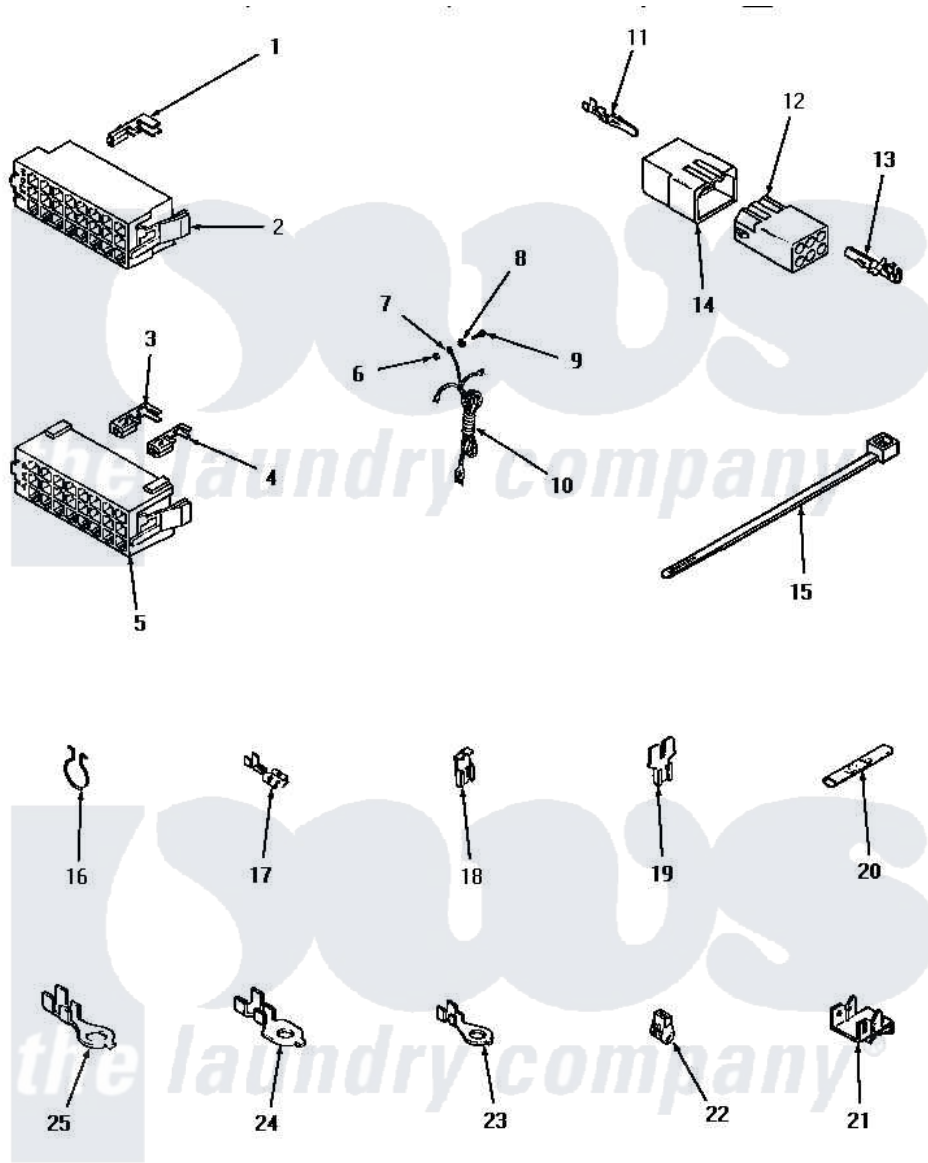

Amana HA7001 17 - POWER CORD & WIRE TERMINALS

POWER CORD AND WIRE TERMINALS

Amana [Residential Amana HA7001 Washer Parts](#) Parts Diagram 17 - POWER CORD & WIRE TERMINALS
 Click on the part number to view part

Item	Original Part Number	Replaced By	Status	Part Description
1	24176		Not Available	MOLEX TERMINAL
2	24175	12500058		Knob Ski
3	00183		Not Available	TERMINAL,FEMALE 2-WIRE
4	00180		Not Available	TERMINAL,FEMALE
5	28856		Not Available	HOUSING,24 POSITION
6	03673		Not Available	NUT
7	Y00000000		Not Available	SEE NOTE GROUND WIRE, GREEN
8	03815			Lockwasher, No.10 Ext Shk
9	20267			Screw, 10-24 X 3/8 Round
10	22660		Not Available	POWER CORD AND PLUG
11	Y00116			Terminal, Pin-Male
12	26708			Receptacle, 6 Circuit
13	Y00117	5011-XX		093 Female Socket
14	23041			Plug, 6 Circuit
15	55881	M0321209		Tie-Electrical
16	51291			Clip, Wire

17	Y00119		Not Available	SPADE TERMINAL(18 GAUGE) (1/4 INCH-(1) 18 GAUGE WIRE)
18	Y00120			Terminal, Flag-1/4 Fema
19	29673		Not Available	DOUBLE CONNECTOR
20	21091		Not Available	CONNECTOR TWO 1/4 INCH MALE
21	Y00161	B5733302		Clip, Ground
22	70210		Not Available	INSULATOR,BLUE
23	00110			No.10 18 Gauge Wire
24	Y00111			Ring Terminal No.10 No.10 18 Gauge Wires Or
25	Y00113		Not Available	TERMINAL,RING-1/4 STUD