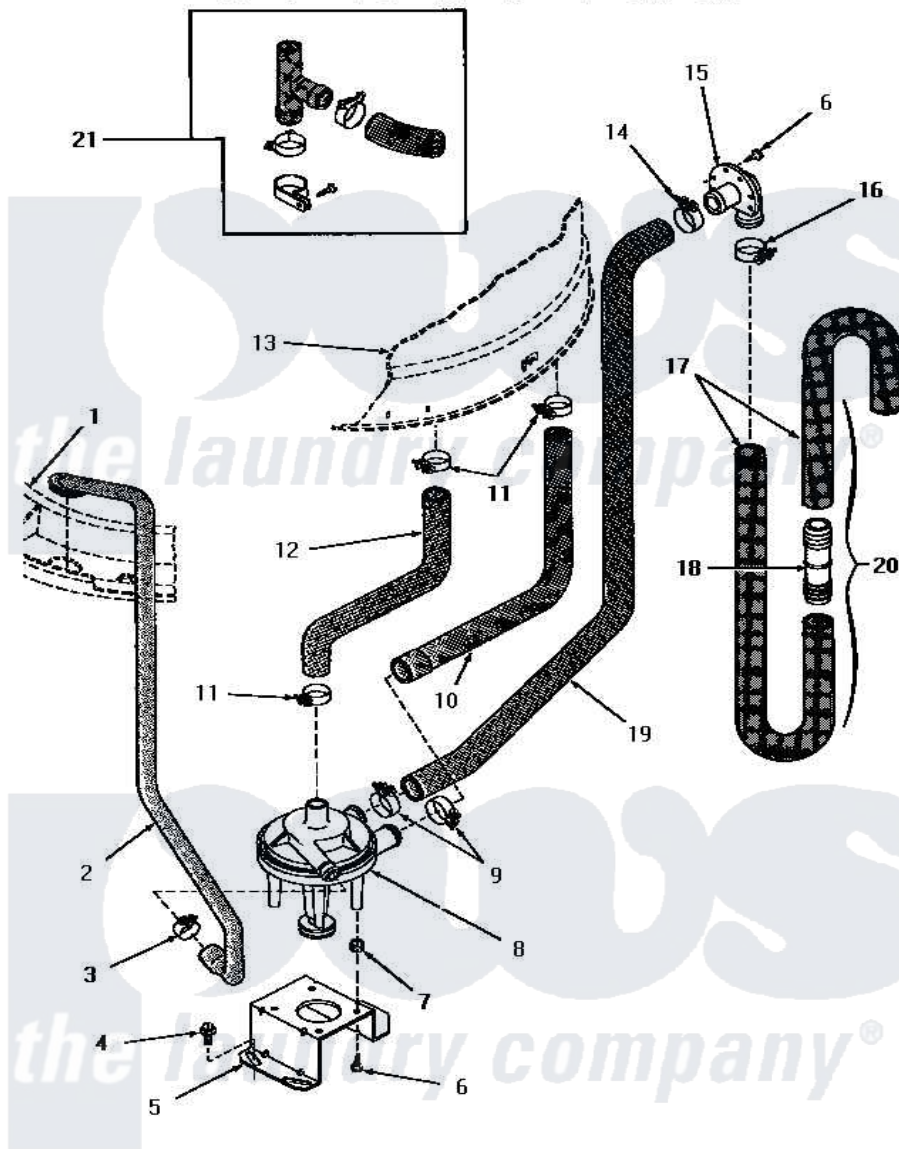

Amana HA7001 18 - PUMP ASSY/BRKT/HOSES & SIPHON BREAK KIT

**PUMP ASSEMBLY, BRACKET, HOSES AND SIPHON BREAK KIT
(Models equipped with rubber drain hose)**

Amana [Residential Amana HA7001 Washer Parts](#) Parts Diagram 18 - PUMP ASSY/BRKT/HOSES & SIPHON BREAK KIT

[Click on the part number to view part](#)

Item	Original Part Number	Replaced By	Status	Part Description
1	Y00000000		Not Available	SEE NOTE OUTER TUB COVER
2	27232		Not Available	HOSE
3	27644	285655		Clamp, Hose
4	27157			Screw, 10-24 X 5/8 Spec
5	27105			Bracket, Pump Mounting
6	51784		Not Available	SCREW, 10B-16 X 1/2 HEX
7	27063			On-Sert
8	27065	31968		Assembly, Pump NA
9	27153	285655		Clamp, Hose
10	27160		Not Available	HOSE, TUB TO PUMP-DRAIN
11	27151	285655		Clamp, Hose
12	27159		Not Available	HOSE, TUB TO PUMP
13	Y00000000		Not Available	SEE NOTE OUTER TUB
14	20391	285655		Clamp, Hose
15	23553		Not Available	ELBOW, DRAIN HOSE-PLAST

16	20211	285655	Clamp, Hose
17	28293		Hose, Drain
18	25863	16272	Connector, Straight
19	27161		Hose, Pump To Drain Val
20	Y00000000		Not Available SEE NOTE DRAIN HOSE AND HOSE COUPLER -- (SEE NOTE 1)
21	297P3	76660	Break-Sphn