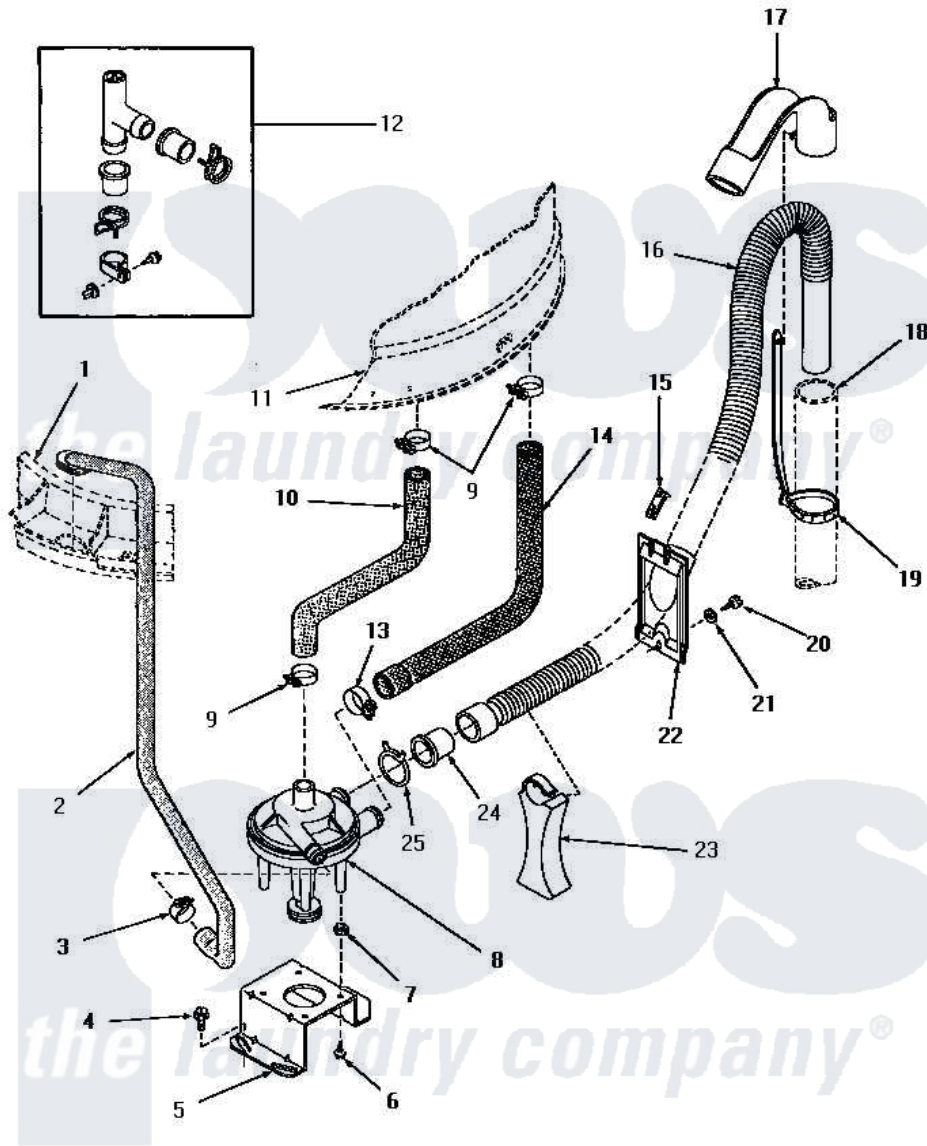

Amana HA7001 19 - PUMP ASSY/BRKT/HOSES & SIPHON BREAK KIT

PUMP ASSEMBLY, BRACKET, HOSES AND SIPHON BREAK KIT
(Models equipped with plastic drain hose)

Amana [Residential Amana HA7001 Washer Parts](#) Parts Diagram 19 - PUMP ASSY/BRKT/HOSES & SIPHON BREAK KIT

[Click on the part number to view part](#)

Item	Original Part Number	Replaced By	Status	Part Description
1	Y00000000		Not Available	SEE NOTE OUTER TUB COVER
2	27232		Not Available	HOSE
3	27644	285655		Clamp, Hose
4	27157			Screw, 10-24 X 5/8 Spec
5	27105			Bracket, Pump Mounting
6	51784		Not Available	SCREW,10B-16 X 1/2 HEX
7	27063			On-Sert
8	27065	31968		Assembly, Pump NA
9	27151	285655		Clamp, Hose
10	27159		Not Available	HOSE,TUB TO PUMP
11	Y00000000		Not Available	SEE NOTE OUTER TUB
12	386P3	76660		Break-Sphn
13	27153	285655		Clamp, Hose
14	27160		Not Available	HOSE,TUB TO PUMP-DRAIN
15	29936		Not Available	HOSE RETAINER CLIP

16	29142	39952	Hose- Drai
17	29144	22003814	Retainer, Drain Hose
18	Y00000000		Not Available SEE NOTE STANDPIPE
19	29999	8539404	Tie-Wire
20	27196	27001200	Screw
21	20492	M0270504	Washer
22	29131		Not Available RETAINER,DIRECTIONAL
23	29284		Stand, Hose
24	29143		Not Available HOSE,ADAPTER
25	29172		Not Available CLAMP,HOSE
NI	406P3	451P3	Kit Drain Extension