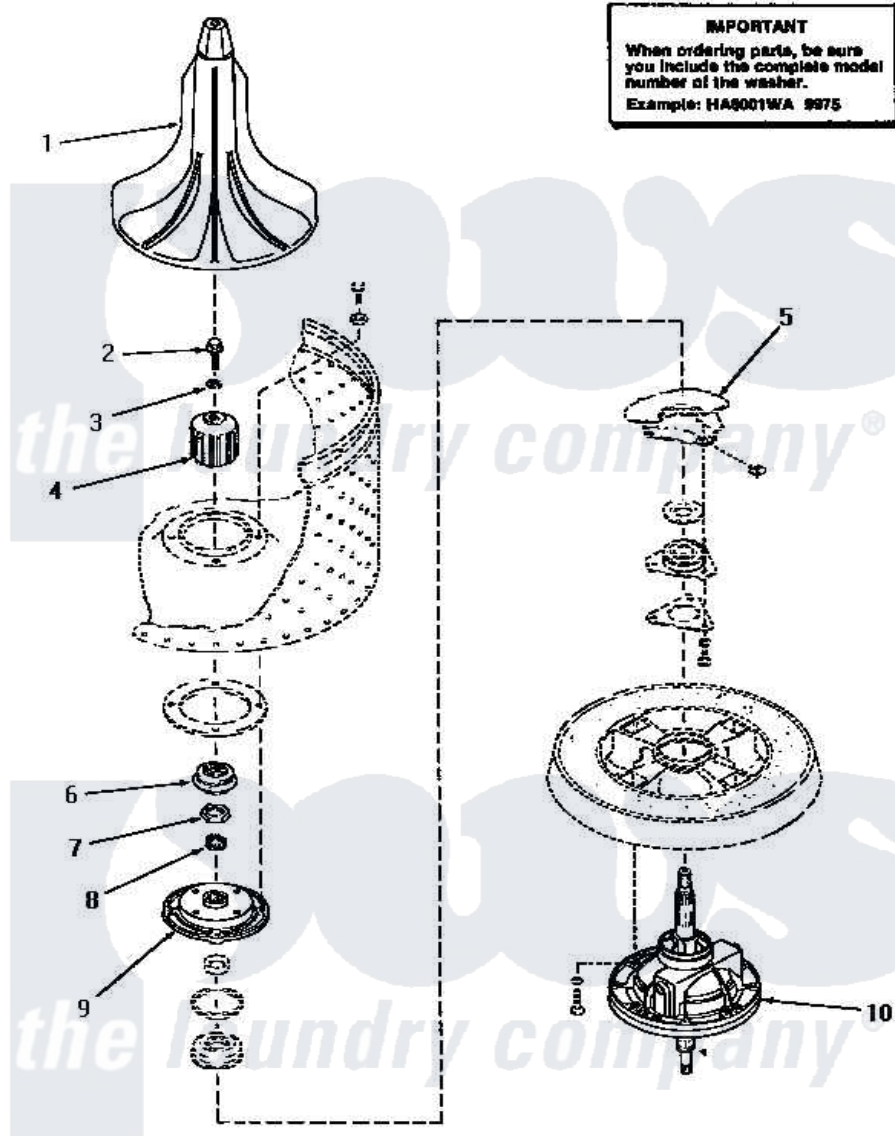

# Amana HA7001 20 - SHORT POST DRIVE (ADDITION)

## SHORT POST DRIVE

Amana [Residential Amana HA7001 Washer Parts](#) Parts Diagram 20 - SHORT POST DRIVE (ADDITION)  
 Click on the part number to view part

Item	Original Part Number	Replaced By	Status	Part Description
1	30855	<a href="#">40000501W</a>		Agitator, Flex Vane
2	<a href="#">30852</a>			Screw, No.8-1/4 X 20 X 3/
3	30853		Not Available	SEAL
4	30071	<a href="#">R9900189</a>		Kit, Drive Bell And Seal
5	Y00000000		Not Available	SEE NOTE OUTER TUB
6	30022		Not Available	ASSY,SEAL-HEAD xREPLACE
7	Y29220	<a href="#">40016301</a>		Nut, Lock
8	29728	<a href="#">40008301</a>		Insert, Spline
9	30034		Not Available	HUB ASSEMBLY
10	30848	<a href="#">33227P</a>		Assembly- Tran
"	33227	<a href="#">33227P</a>		Assembly- Tran