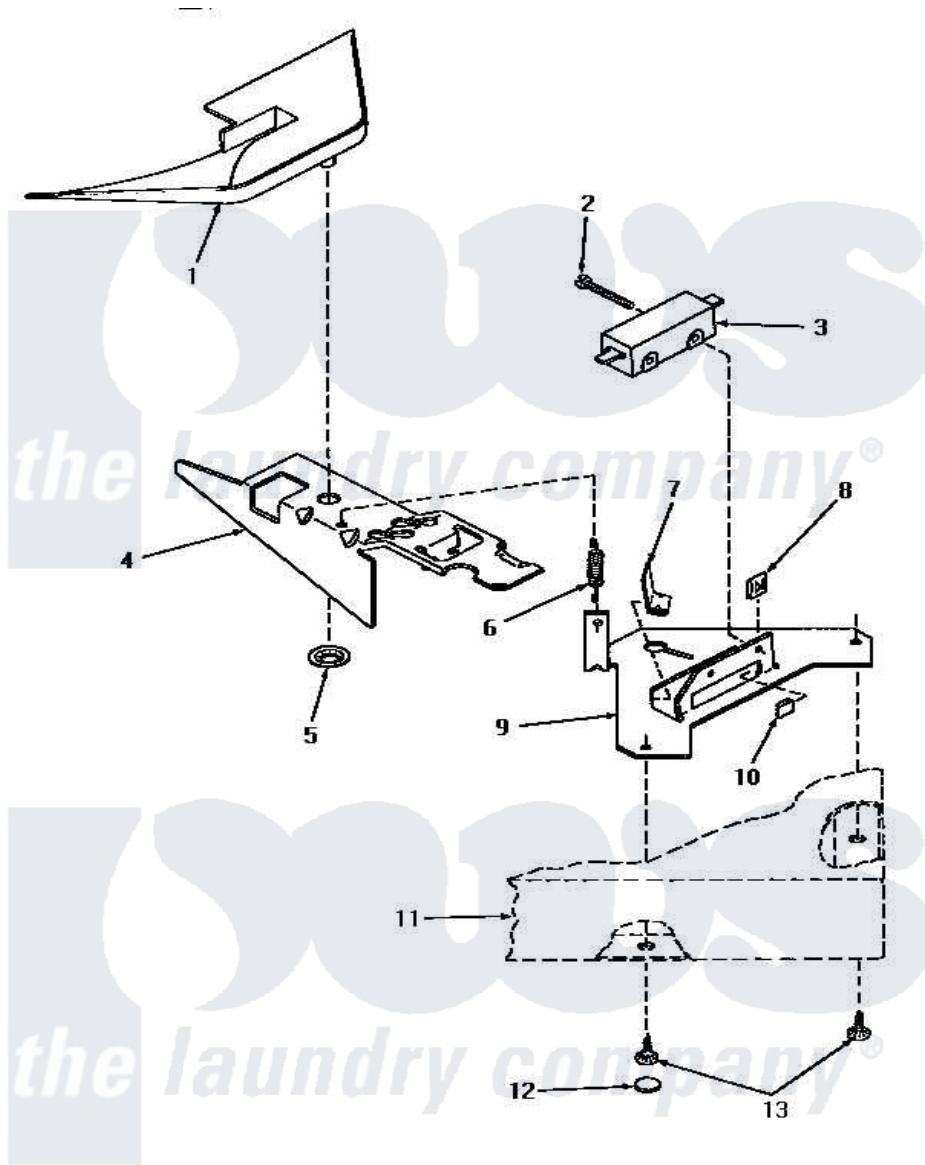

# Amana HA7001 21 - SWITCH & BRACKET ASSY

## SWITCH AND BRACKET ASSEMBLY

Amana [Residential Amana HA7001 Washer Parts](#) Parts Diagram 21 - SWITCH & BRACKET ASSY  
 Click on the part number to view part

Item	Original Part Number	Replaced By	Status	Part Description
1	29042		Not Available	SHIELD, LID SWITCH
2	Q6516		Not Available	SCREW, 6-32 X 1 ROUND H
3	27249		Not Available	SWITCH
4	<a href="#">27602</a>			Lever, Out-Of-Bal Switch
5	<a href="#">29043</a>			Nut, Push
6	<a href="#">27603</a>			Spring, Switch Lever
7	<a href="#">Y27837</a>			Clip, Speed-"U" Type
8	27248		Not Available	NUT, SPEED U-TYPE
9	27250		Not Available	BRACKET, OUT-OF-BAL SWI
10	<a href="#">27610</a>			Clip, U
11	Y00000000		Not Available	SEE NOTE CABINET TOP
12	28291		Not Available	WASHER
13	<a href="#">28193</a>			Screw, 8-1/2 Tapping W/