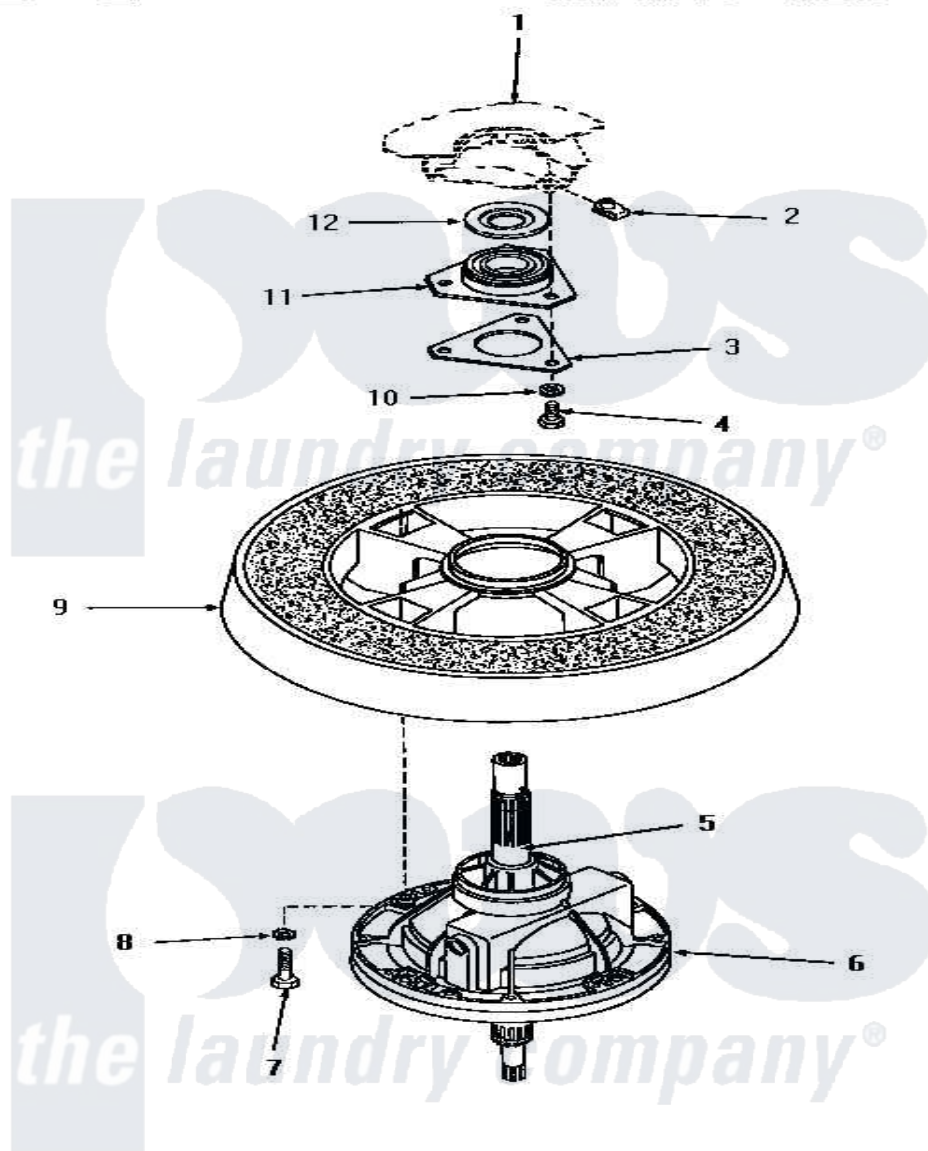

# Amana HA7001 22 - TRANSMISSION ASSY & BALANCE RING

## TRANSMISSION ASSEMBLY AND BALANCE RING

Amana Residential Amana HA7001 Washer Parts Parts Diagram 22 - TRANSMISSION ASSY & BALANCE RING  
 Click on the part number to view part

Item	Original Part Number	Replaced By	Status	Part Description
1	Y00000000		Not Available	SEE NOTE OUTER TUB
2	<a href="#">27222</a>			Nut, Retainer 5/16-18
3	27166		Not Available	WASHER, BEARING HOUSING
4	01355		Not Available	SCREW
5	<a href="#">27604P</a>			Never-Seeze 1 Oz Tube
6	30946		Not Available	TRANSMISSION ASSEMBLY
7	27200		Not Available	CAP SCREW
8	<a href="#">02431</a>			Lockwasher, 1/4 Ext Shk
9	Y29117		Not Available	ASSY, BALANCE RING-COMPL
10	<a href="#">04366</a>			Lockwasher, 5/16intshkp
11	27182	<a href="#">40004201P</a>		Main Bearing Assembly
12	<a href="#">27187</a>			Flinger