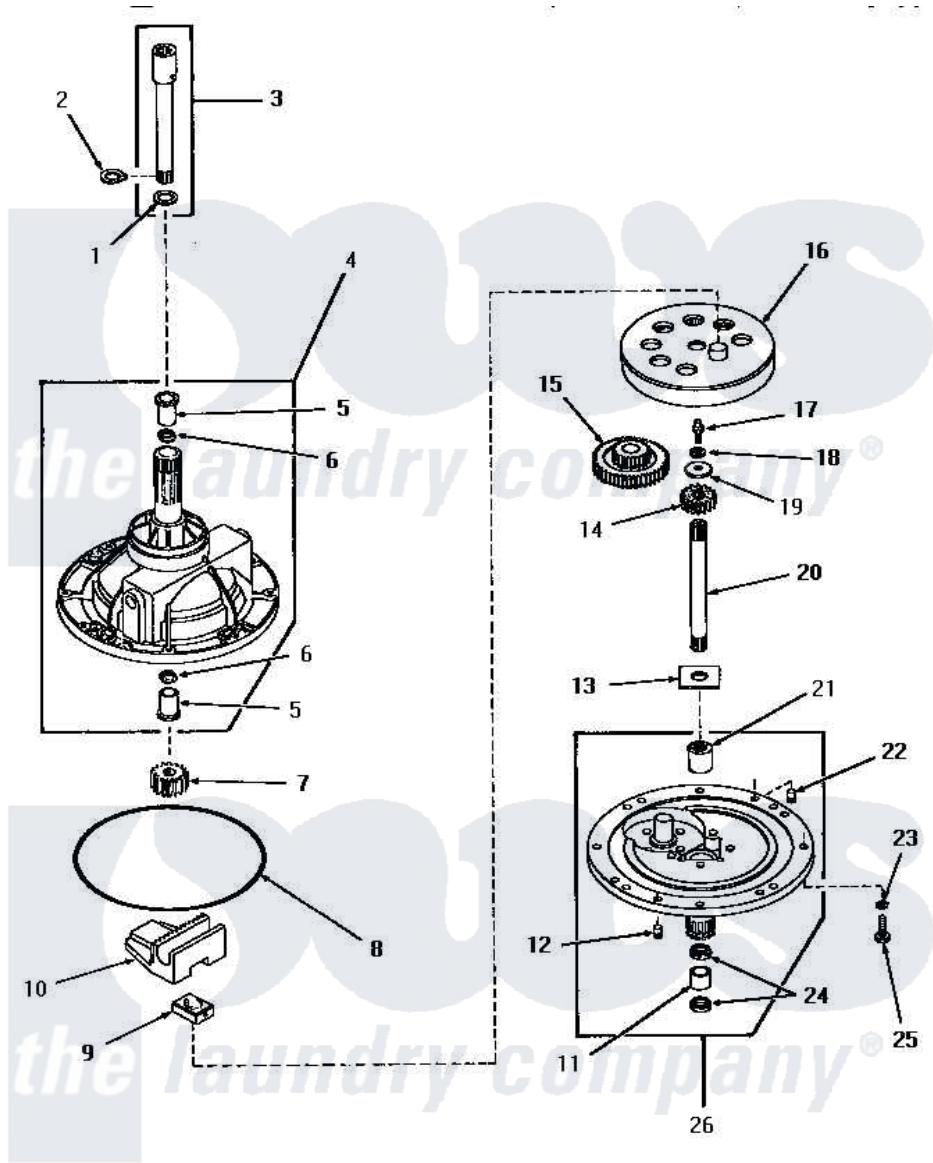

# Amana HA7221 01 - 28430 TRANSMISSION ASSY COMPONENTS

## COMPONENTS FOR 28430 TRANSMISSION ASSEMBLY

Amana [Residential Amana HA7221 Washer Parts](#) Parts Diagram 01 - 28430 TRANSMISSION ASSY COMPONENTS  
 Click on the part number to view part

Item	Original Part Number	Replaced By	Status	Part Description
1	Y00000000		Not Available	SEE NOTE SHIM WASHER -- (SEE NOTE)
2	<a href="#">27197</a>			Ring, Retaining
3	<a href="#">368P3</a>			Kit, Coupling And Shaft
4	27191		Not Available	TRANSMISSION CASE ASSEMBLY
"	28435		Not Available	TRANSMISSION CASE ASSEMBLY
5	27021		Not Available	BEARING
6	Y28114	<a href="#">40042701</a>		Seal- Oil
7	<a href="#">27003</a>			Pinion, Agitator
8	<a href="#">27028</a>			Gasket, Transmission Re
"	28434P		Not Available	LOCTITE
9	<a href="#">26493</a>			Slide
10	Y27001	<a href="#">Y31526</a>		Rack
11	<a href="#">27022</a>			Bearing
12	<a href="#">27172</a>			Pin, Dowel

13	<a href="#">27016</a>		Washer
14	<a href="#">29156</a>		Pinion, Input
15	<a href="#">27002</a>		Gear, Reduction
16	<a href="#">26577</a>		Assembly, Gear And Stud
17	27030	Not Available	SCREW, 1/4-20 SPECIAL
18	<a href="#">21456</a>		Lockwasher, 1/4 Intshkp
19	26509	<a href="#">40041501</a>	Washer
20	27081	<a href="#">27081P</a>	Shaft Input Package
21	27026	Not Available	COVER TRANSMISSION
22	<a href="#">27172</a>		Pin, Dowel
23	<a href="#">02431</a>		Lockwasher, 1/4 Ext Shk
24	Y28114	<a href="#">40042701</a>	Seal- Oil
25	<a href="#">20253</a>		Screw, Cap-1/4-20 X 1"
26	27192	Not Available	TRANSMISSION COVER ASSEMBLY
NI	27243	<a href="#">27243P</a>	Oil, CW Transmission F-