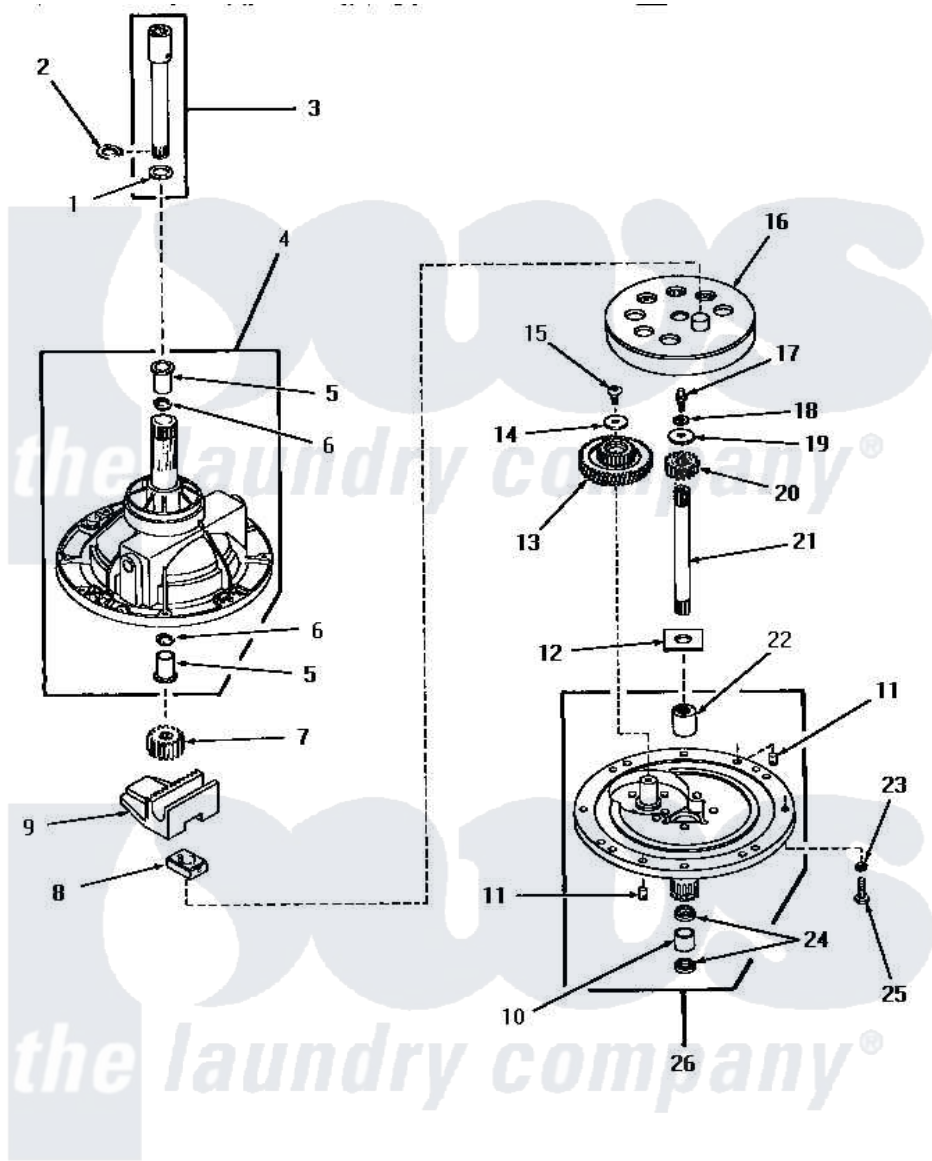

## COMPONENTS FOR 30123 and 30946 TRANSMISSION ASSEMBLIES

Amana [Residential Amana HA7221 Washer Parts](#) Parts Diagram 02 - 30123 & 30946 TRANSMISSION ASSY COMPNT  
 Click on the part number to view part

Item	Original Part Number	Replaced By	Status	Part Description
1	Y00000000		Not Available	SEE NOTE SHIM WASHER -- (SEE NOTE)
2	<a href="#">27197</a>			Ring, Retaining
3	<a href="#">368P3</a>			Kit, Coupling And Shaft
4	28435		Not Available	TRANSMISSION CASE ASSEMBLY
5	27021		Not Available	BEARING
6	Y28114	<a href="#">40042701</a>		Seal- Oil
7	<a href="#">27003</a>			Pinion, Agitator
8	<a href="#">26493</a>			Slide
9	Y27001	<a href="#">Y31526</a>		Rack
10	<a href="#">27022</a>			Bearing
11	<a href="#">27172</a>			Pin, Dowel
12	<a href="#">27016</a>			Washer
13	<a href="#">29161</a>			Gear, Reduction
14	29260		Not Available	WASHER
15	<a href="#">29273</a>			Screw, 1/4-20 X 3/8

16	<a href="#">26577</a>		Assembly, Gear And Stud
17	27030	Not Available	SCREW, 1/4-20 SPECIAL
18	<a href="#">21456</a>		Lockwasher, 1/4 Intshkp
19	26509	<a href="#">40041501</a>	Washer
20	<a href="#">Y29160</a>		Pinion, Drive
21	27081	<a href="#">27081P</a>	Shaft Input Package
22	30893	<a href="#">WR2X4924</a>	Shim
23	<a href="#">02431</a>		Lockwasher, 1/4 Ext Shk
24	Y28114	<a href="#">40042701</a>	Seal- Oil
25	<a href="#">20253</a>		Screw, Cap-1/4-20 X 1"
26	30945	Not Available	ASSY, TRANSMISSION COVExREPLACE
NI	27243	<a href="#">27243P</a>	Oil, CW Transmission F-
"	28434P	Not Available	LOCTITE