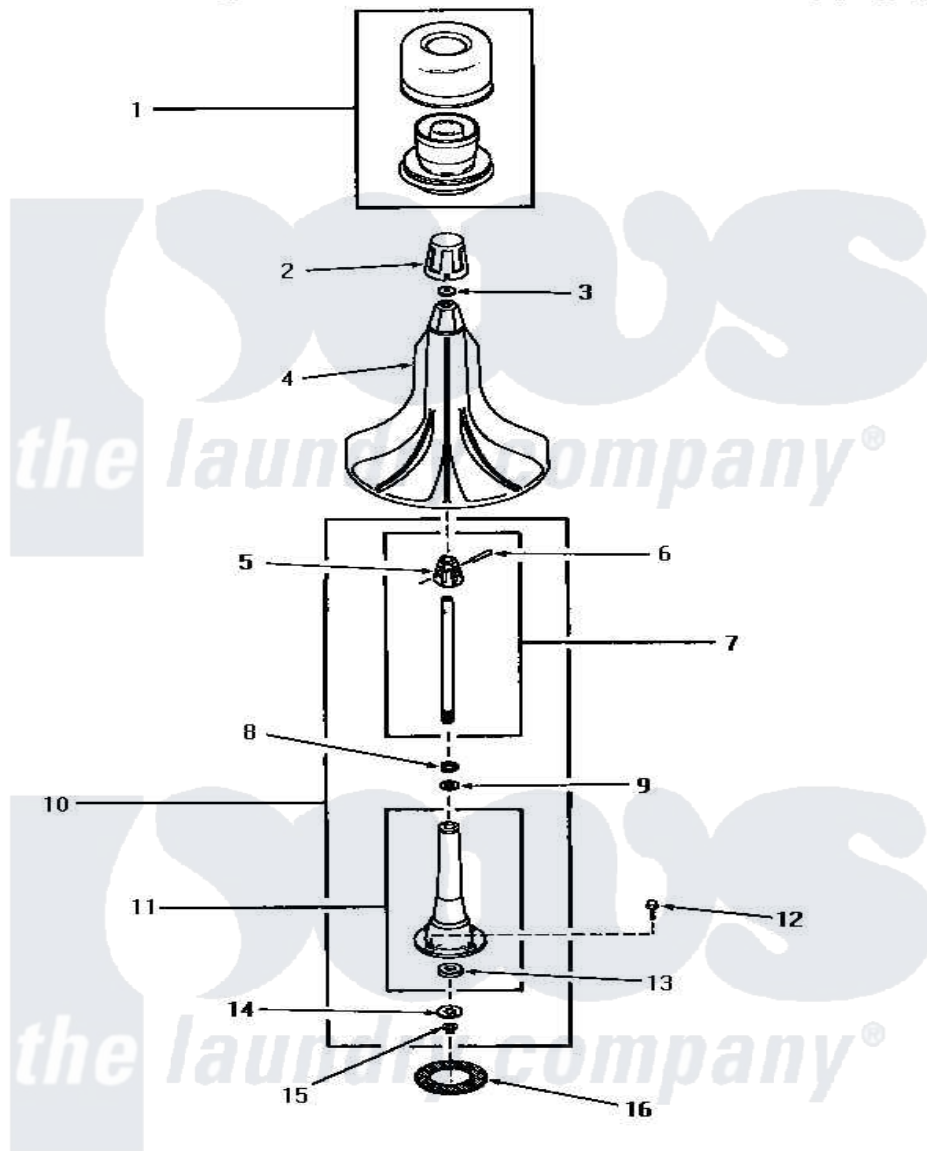

# Amana HA7221 03 - AGITATOR & POST

## AGITATOR AND POST

Amana [Residential Amana HA7221 Washer Parts](#) Parts Diagram 03 - AGITATOR & POST

[Click on the part number to view part](#)

Item	Original Part Number	Replaced By	Status	Part Description
1	27707		Not Available	ASSY,DISPENSER-FABRIC
2	27138		Not Available	ASSY,AGITATOR CAP
3	<a href="#">27189</a>			Washer, Agitator Cap
4	27120		Not Available	ASSY,AGITATOR
5	27174		Not Available	DRIVE BLOCK
6	<a href="#">20243</a>			Pin, Taper
7	<a href="#">28091</a>			Assembly, Agitator Shaft anddr
8	20057	<a href="#">222T017P01</a>		Washer FIB 21/32 ID X 1156 OD X 1/8
9	<a href="#">04704</a>			Washer, .630idx1.125odx
10	28934		Not Available	AGITATOR POST ASSEMBLY
11	28933		Not Available	AGITATOR POST
12	27202	<a href="#">W10116787</a>		Screw
13	10429		Not Available	WASHER,THRUST
14	<a href="#">27164</a>			Washer, Spline
15	<a href="#">27197</a>			Ring, Retaining