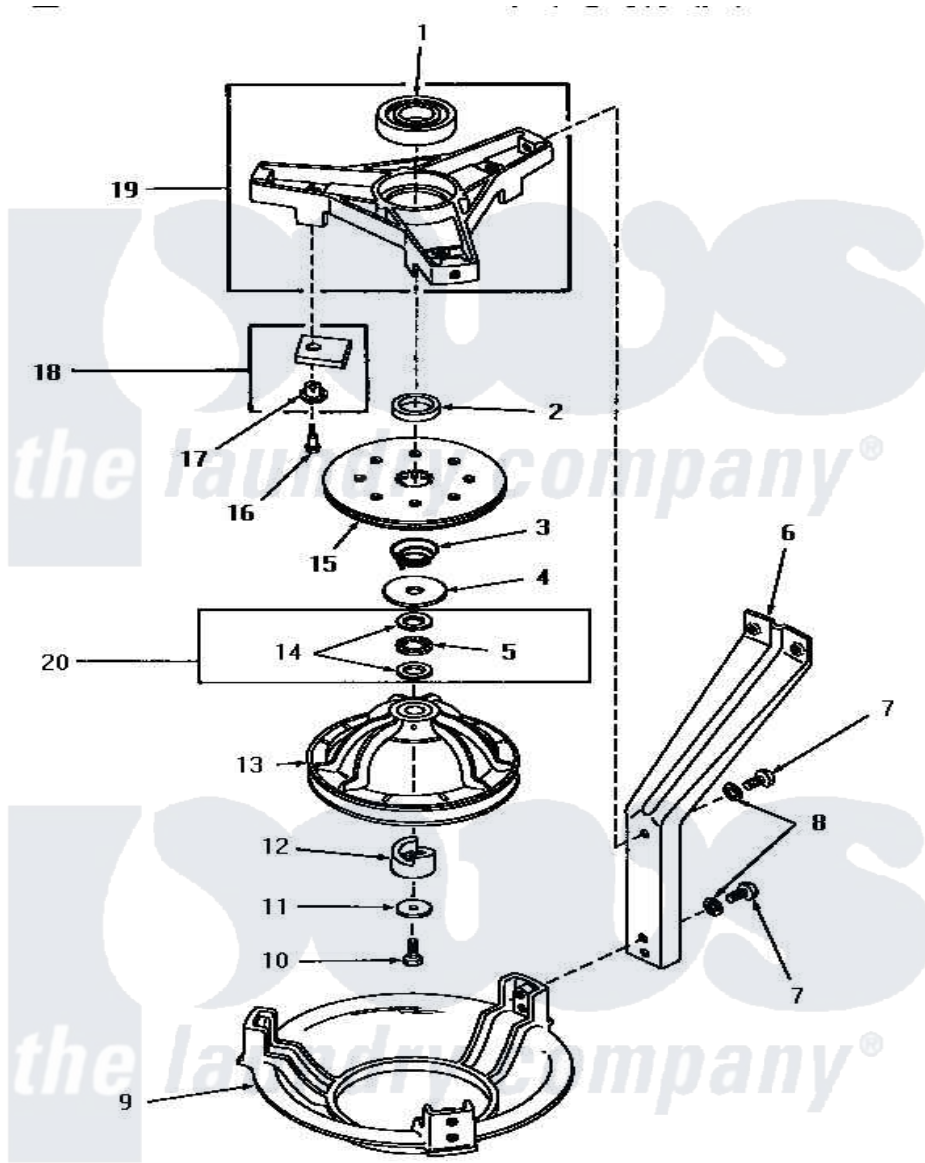

# Amana HA7221 04 - BRG HSG/BRAKE/PULLEY & PIVOT DOME

## BEARING HOUSING, BRAKE, PULLEY AND PIVOT DOME

Amana [Residential Amana HA7221 Washer Parts](#) Parts Diagram 04 - BRG HSG/BRAKE/PULLEY & PIVOT DOME  
 Click on the part number to view part

Item	Original Part Number	Replaced By	Status	Part Description
1	28944	<a href="#">40004001</a>		Bearing, Main
2	<a href="#">27176</a>			Spacer
3	27014	<a href="#">33435</a>		Spring, Conical
4	27015	<a href="#">40063201</a>		Washer, Flat
5	27025		Not Available	BEARING,NEEDLE THRUST
6	<a href="#">27090</a>			Leg, Support
7	30016	<a href="#">40128701</a>		Screw, 5/16-18 X .50
8	<a href="#">04366</a>			Lockwasher, 5/16intshkp
9	27124		Not Available	DOME,PIVOT
10	27220	<a href="#">40063401</a>		Screw, 1/4-20 x 5/8 Hex
11	26509	<a href="#">40041501</a>		Washer
12	<a href="#">27018</a>			Helix
13	30260	<a href="#">34232P</a>		Kit-Pulley
"	27111	<a href="#">34232P</a>		Kit-Pulley
14	27024		Not Available	NO LONGER AVAILABLE
15	26556	<a href="#">R9900474</a>		Brake Assembly

16	<a href="#">26547</a>		Screw, 10-24 Shoulder
17	<a href="#">29993</a>		Sleeve, Anti-Rotation
18	348P3	<a href="#">R9900543</a>	Pad-Brake
19	28913	<a href="#">35746</a>	AssembLy, Bearing Housing-L
20	Y0000000	Not Available	SEE NOTE BEARING RACE AND NEEDLE BEARING -- (USED THROUGH SERIAL NO.4U029469)