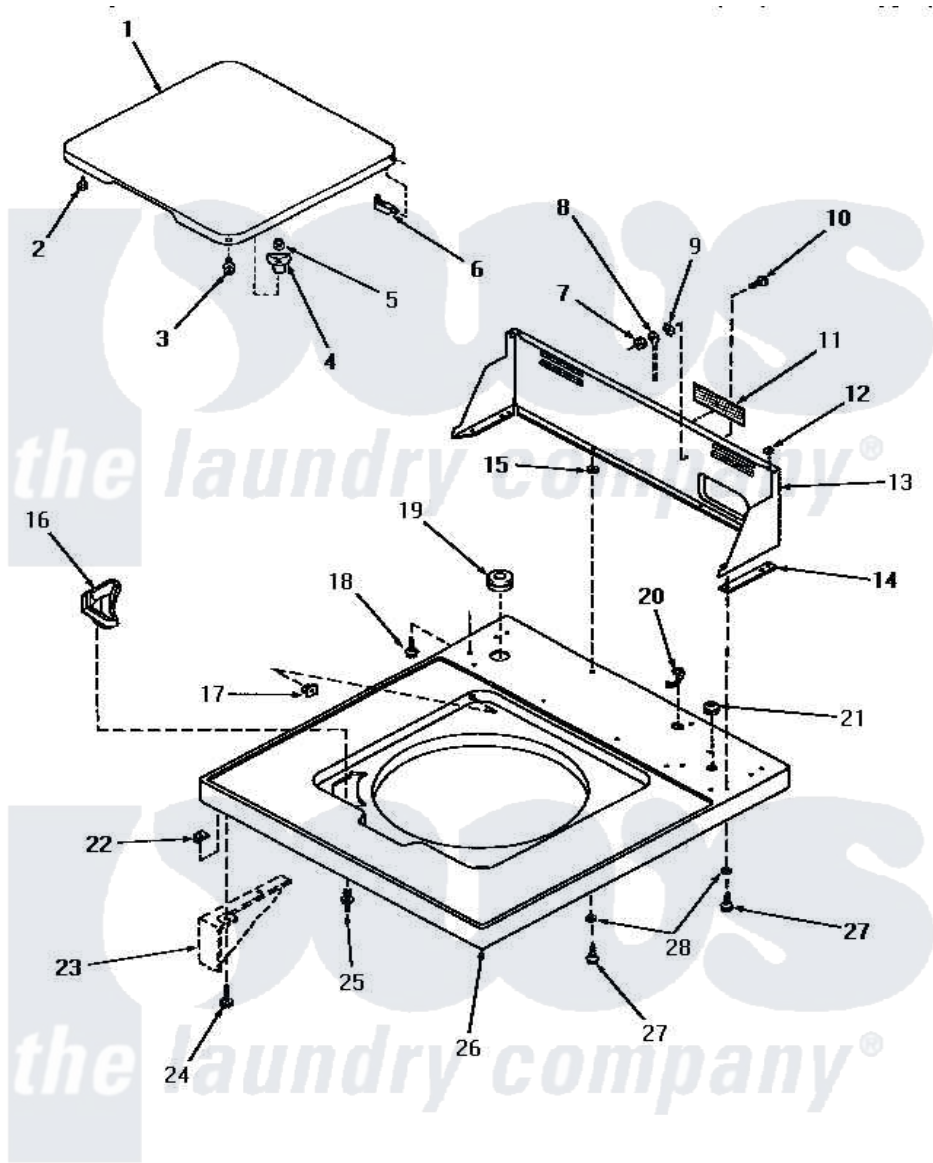

# Amana HA7221 05 - CABINET TOP, LOADING DOOR & CONTROL HOOD

## CABINET TOP, LOADING DOOR AND CONTROL HOOD

Amana [Residential Amana HA7221 Washer Parts](#) Parts Diagram 05 - CABINET TOP, LOADING DOOR & CONTROL HOOD

[Click on the part number to view part](#)

Item	Original Part Number	Replaced By	Status	Part Description
"	NOTE:		Not Available	SIPHON BREAK KIT MUST BE INSTALLED IN DRAIN HOSE IF THE DRAIN RECEPTACLE IS LOWER THAN THE CABINET TOP OF THE WASHER.
1	27665W		Not Available	LOADING DOOR, WHITE
"	27665A		Not Available	ASSY, LID
"	27665K		Not Available	LOADING DOOR, COFFEE
"	27665H		Not Available	LOADING DOOR, HARVEST GOLD
"	27665L		Not Available	LOADING DOOR, ALMOND
2	21685	<a href="#">40038001</a>		Bumper
3	27203		Not Available	ASSY,SCREW & WASHER
4	<a href="#">27149</a>			Catch, Lid Switch
5	<a href="#">21752</a>			Nut, 8-32 Hex Brilock
6	27626		Not Available	HINGE,HIDDEN
7	03673		Not Available	NUT